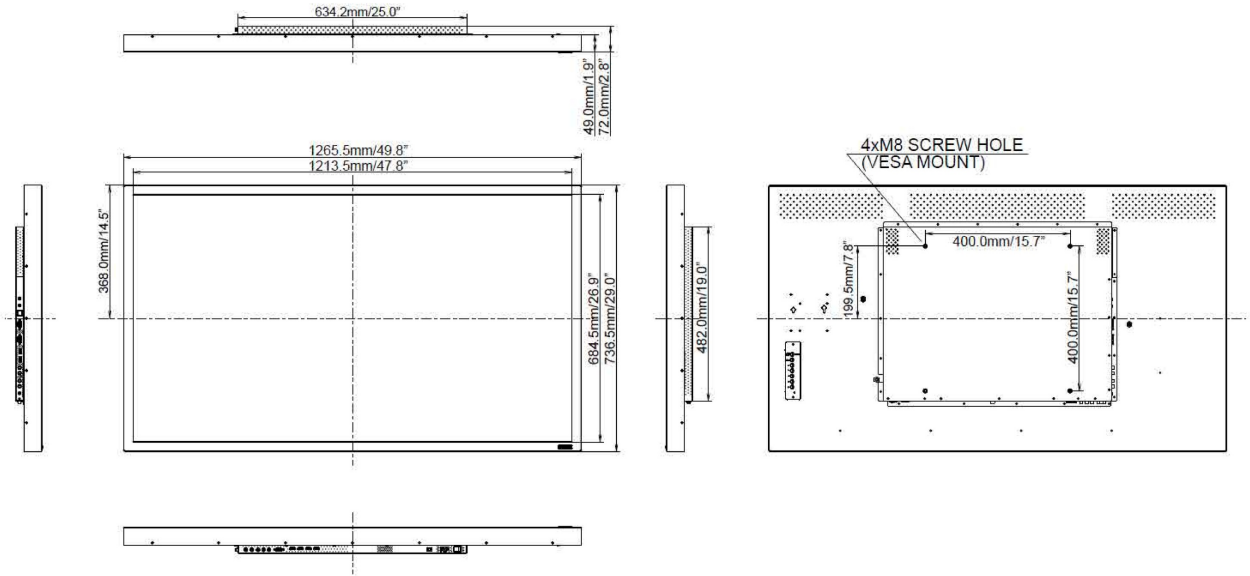

## 09 ÖLÇÜLER / AĞIRLIK

Ürün boyutları G x Y x D 1265.6 x 736.5 x 72mm

Ağırlık (kutu hariç) 37.5kg

EAN kodu 4948570114733

All trademarks and registered trademarks acknowledged. E & O E. Specification subject to change without notice. All LCD's comply with ISO-9241-307:2008 in connection with pixel defects.