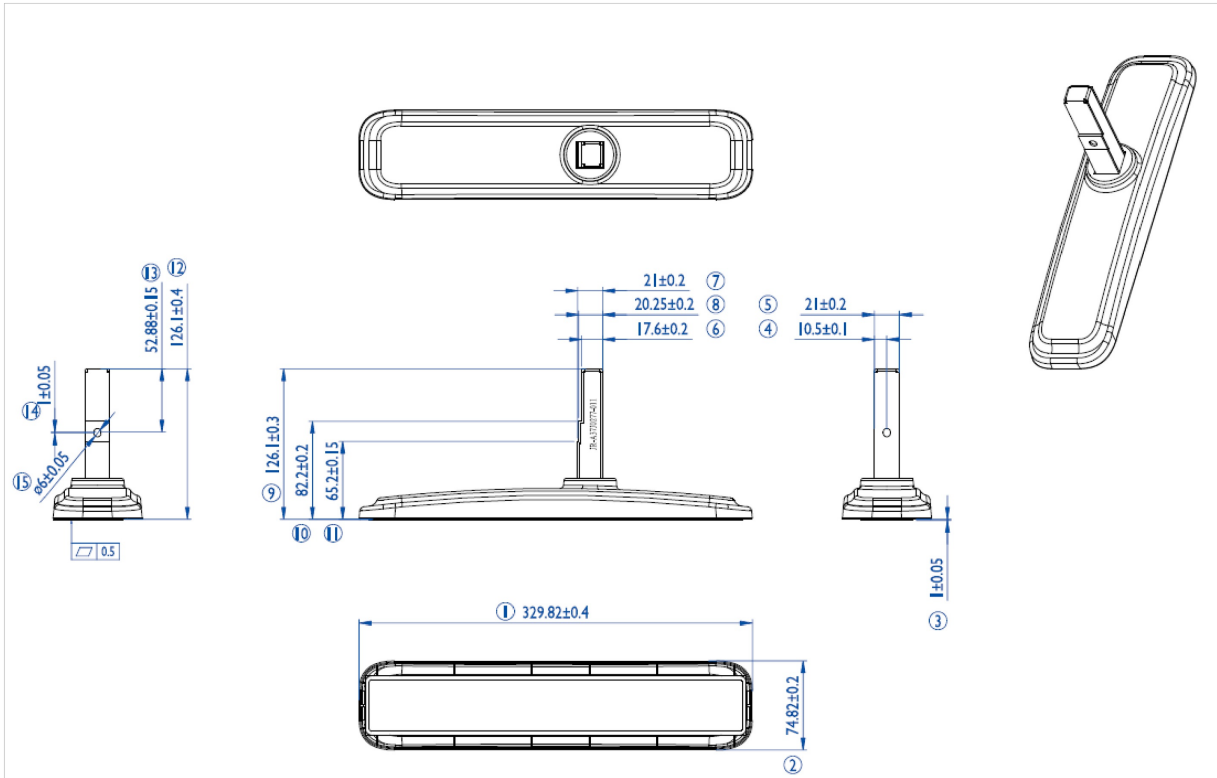

iiyama desk stands for LFD's up to 55"

Stylish solution for the iiyama large format displays. Easy mounting system for easy installation and stable mounting.

Suitable for the [ProLite LE4340S-B1](#), [LE4840S-B1](#), [LE5540S-B1](#), [LH4281S-B1](#), [LH4981S-B1](#), [LH5581S-B1](#), [LH4282SB-B1](#), [LH4982SB-B1](#), [LH5582SB-B1](#), [LE4340UHS-B1](#), [LE5040UHS-B1](#) & [LE5540UHS-B1](#)

01 TECHNICAL SPECIFICATION

Type	Desk stand
Number of screens	1
Screen size	43" - 55"

02 DIMENSIONS / WEIGHT

EAN code

4948570031856

All trademarks and registered trademarks acknowledged. E & O E. Specification subject to change without notice. All LCD's comply with ISO-9241-307:2008 in connection with pixel defects.