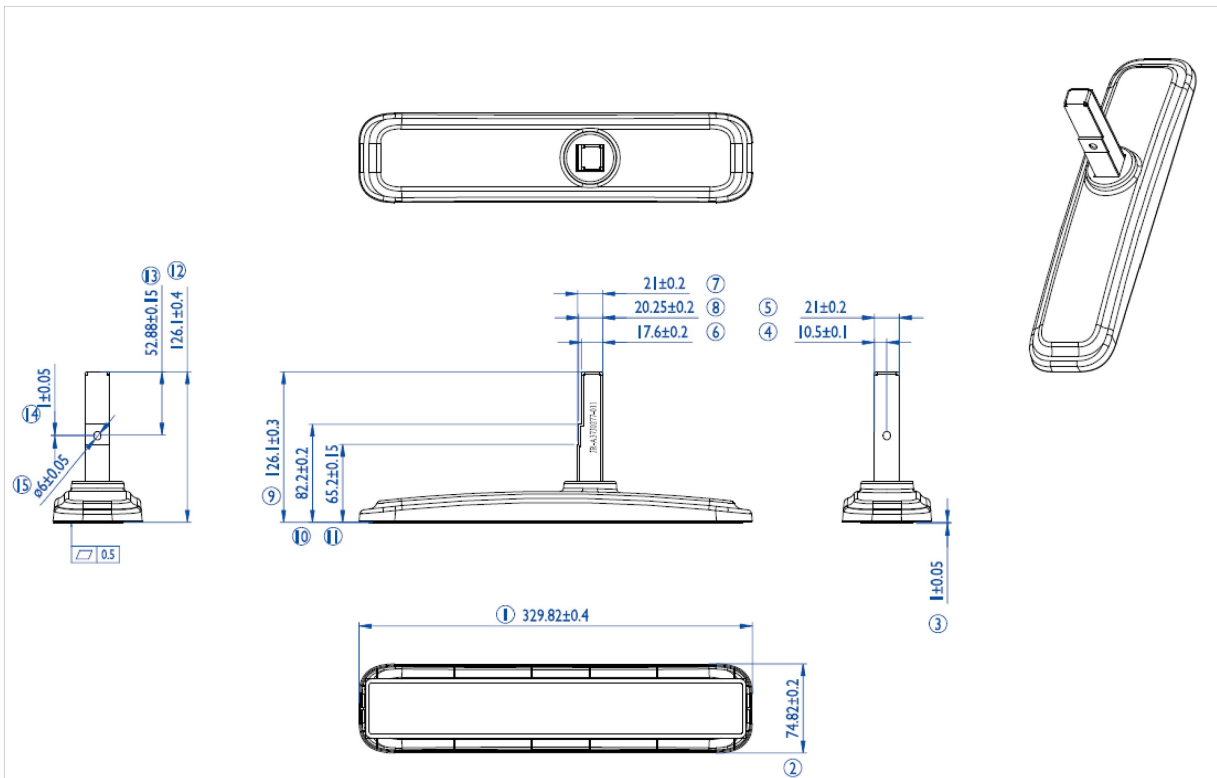

iiyama desk stands for LFD's up to 55"

Stylish solution for the iiyama large format displays. Easy mounting system for easy installation and stable mounting.

Suitable for the [ProLite LE4340S-B1](#), [LE4840S-B1](#), [LE5540S-B1](#), [LH4281S-B1](#), [LH4981S-B1](#), [LH5581S-B1](#), [LH4282SB-B1](#), [LH4982SB-B1](#), [LH5582SB-B1](#), [LE4340UHS-B1](#), [LE5040UHS-B1](#) & [LE5540UHS-B1](#)

01 TECHNICAL SPECIFICATION

Type	Desk stand
Number of screens	1
Screen size	43" - 55"

02 DIMENSIONS / WEIGHT

EAN code

4948570031856

All trademarks and registered trademarks acknowledged. E & O E. Specification subject to change without notice. All LCD's comply with ISO-9241-307:2008 in connection with pixel defects.