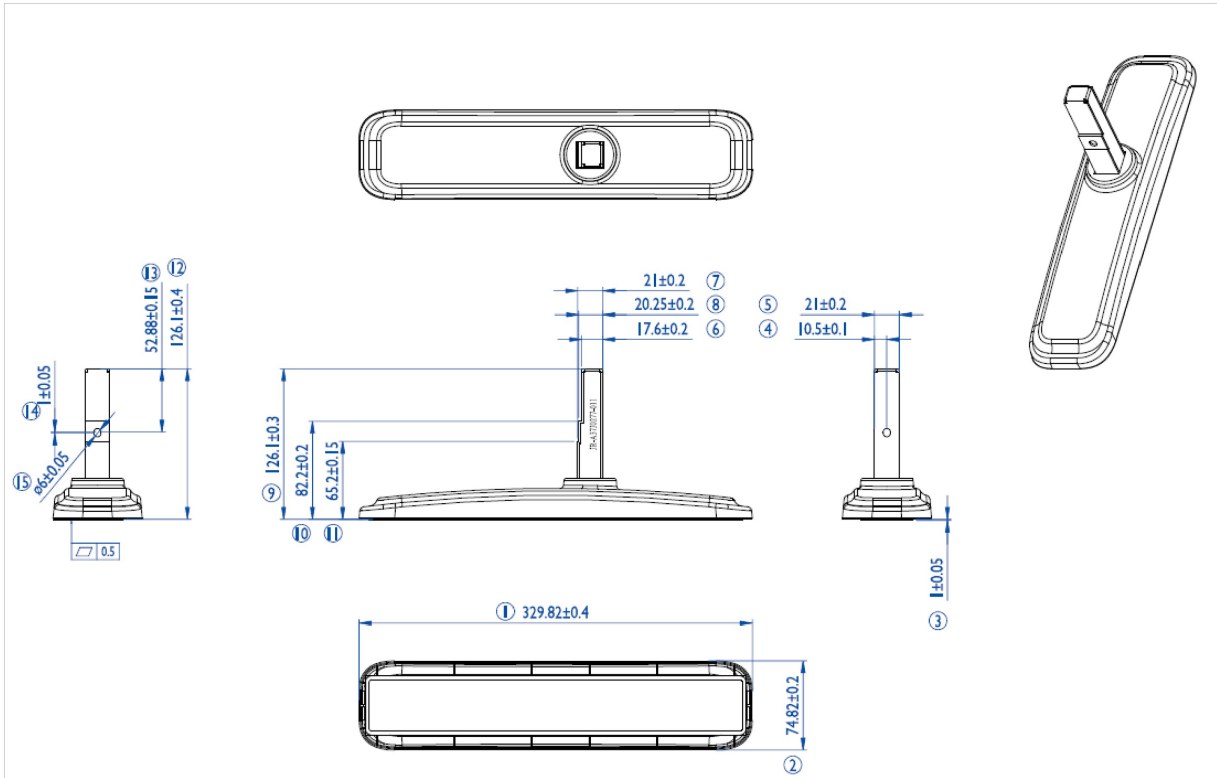

## iiyama desk stands for LFD's up to 55"

Stylish solution for the iiyama large format displays. Easy mounting system for easy installation and stable mounting.

Suitable for the [ProLite LE4340S-B1](#), [LE4840S-B1](#), [LE5540S-B1](#), [LH4281S-B1](#), [LH4981S-B1](#), [LH5581S-B1](#), [LH4282SB-B1](#), [LH4982SB-B1](#), [LH5582SB-B1](#), [LE4340UHS-B1](#), [LE5040UHS-B1](#) & [LE5540UHS-B1](#)

### 01 ESPECIFICACIÓN TÉCNICA

Tipo	Desk stand
Número de pantallas	1
Tamaño de pantalla	43" - 55"

## 02 DIMENSIONES / PESO

Código EAN

4948570031856

*All trademarks and registered trademarks acknowledged. E & O E. Specification subject to change without notice. All LCD's comply with ISO-9241-307:2008 in connection with pixel defects.*