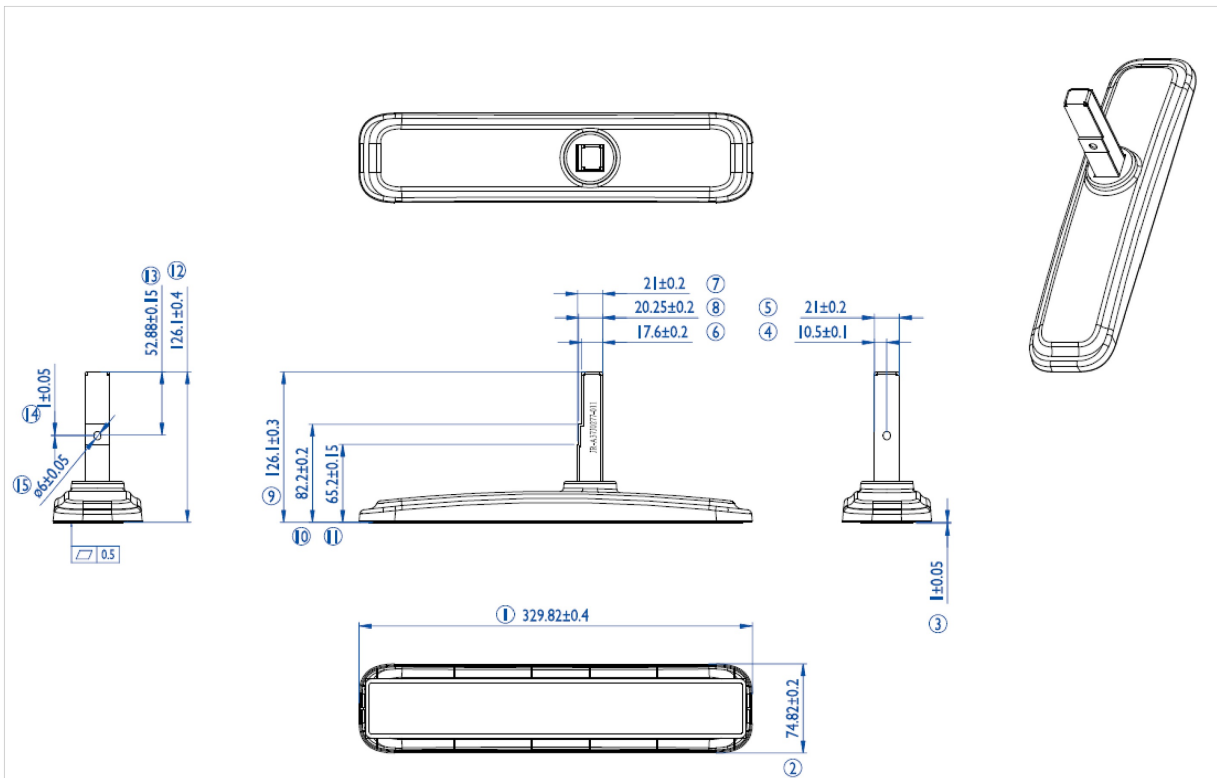

## iiyama desk stands for LFD's up to 55"

Stylish solution for the iiyama large format displays. Easy mounting system for easy installation and stable mounting.

Suitable for the [ProLite LE4340S-B1](#), [LE4840S-B1](#), [LE5540S-B1](#), [LH4281S-B1](#), [LH4981S-B1](#), [LH5581S-B1](#), [LH4282SB-B1](#), [LH4982SB-B1](#), [LH5582SB-B1](#), [LE4340UHS-B1](#), [LE5040UHS-B1](#) & [LE5540UHS-B1](#)

### 01 ESPECIFICACIÓN TÉCNICA

Tipo	Desk stand
Número de pantallas	1
Tamaño de pantalla	43" - 55"

## 02 DIMENSIONES / PESO

Código EAN

4948570031856

*All trademarks and registered trademarks acknowledged. E & O E. Specification subject to change without notice. All LCD's comply with ISO-9241-307:2008 in connection with pixel defects.*