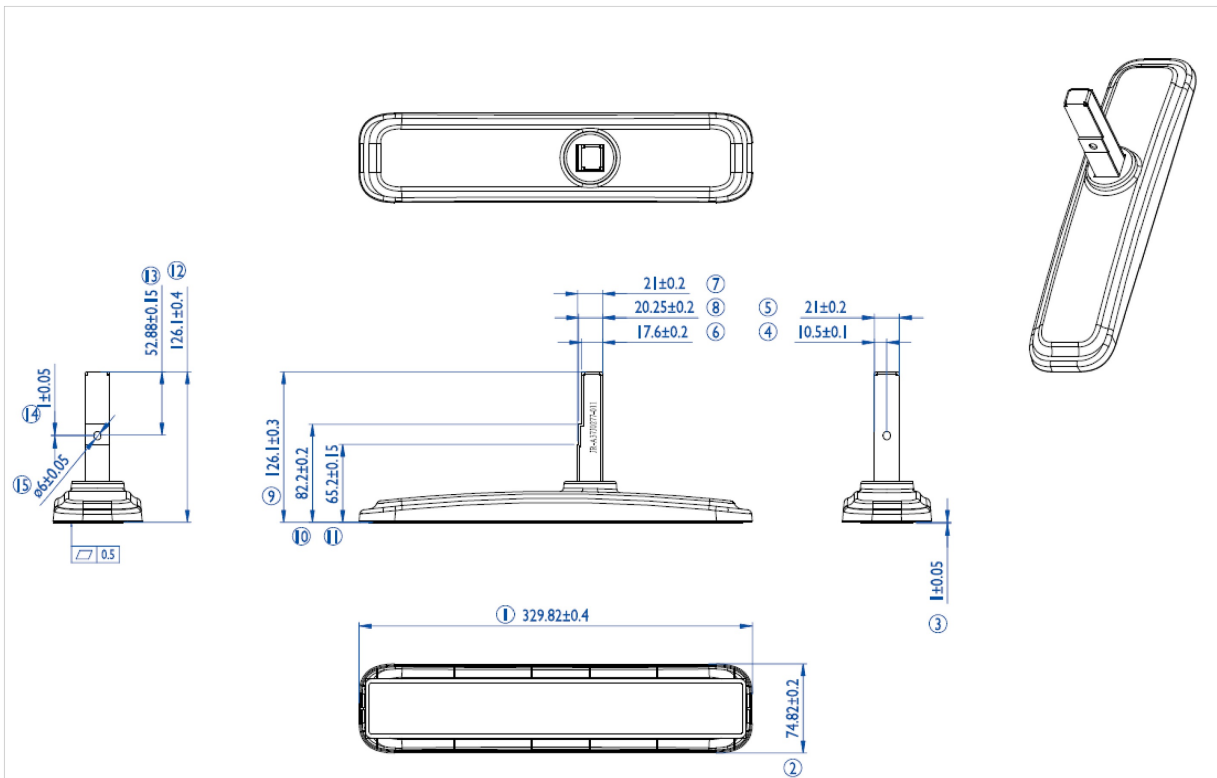

iiyama desk stands for LFD's up to 55"

Stylish solution for the iiyama large format displays. Easy mounting system for easy installation and stable mounting.

Suitable for the [ProLite LE4340S-B1](#), [LE4840S-B1](#), [LE5540S-B1](#), [LH4281S-B1](#), [LH4981S-B1](#), [LH5581S-B1](#), [LH4282SB-B1](#), [LH4982SB-B1](#), [LH5582SB-B1](#), [LE4340UHS-B1](#), [LE5040UHS-B1](#) & [LE5540UHS-B1](#)

01 TECHNICAL SPECIFICATION

| | |
|-------------------|------------|
| Type | Desk stand |
| Number of screens | 1 |
| Screen size | 43" - 55" |

02 DIMENSIONS / WEIGHT

EAN code

4948570031856

All trademarks and registered trademarks acknowledged. E & O E. Specification subject to change without notice. All LCD's comply with ISO-9241-307:2008 in connection with pixel defects.