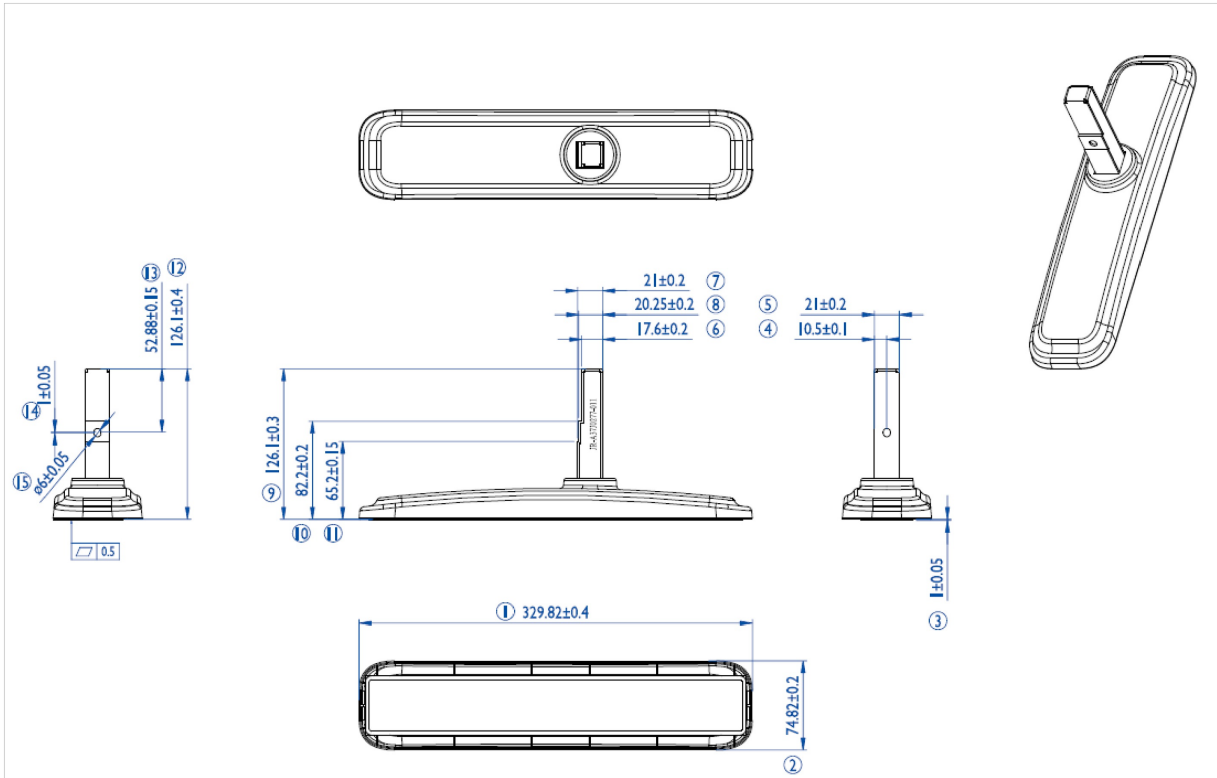

iiyama desk stands for LFD's up to 55"

Stylish solution for the iiyama large format displays. Easy mounting system for easy installation and stable mounting.

Suitable for the [ProLite LE4340S-B1](#), [LE4840S-B1](#), [LE5540S-B1](#), [LH4281S-B1](#), [LH4981S-B1](#), [LH5581S-B1](#), [LH4282SB-B1](#), [LH4982SB-B1](#), [LH5582SB-B1](#), [LE4340UHS-B1](#), [LE5040UHS-B1](#) & [LE5540UHS-B1](#)

01 TECHNICAL SPECIFICATION

| | |
|-------------------|------------|
| Type | Desk stand |
| Number of screens | 1 |
| Screen size | 43" - 55" |

02 DIMENSIONS / WEIGHT

EAN code

4948570031856

All trademarks and registered trademarks acknowledged. E & O E. Specification subject to change without notice. All LCD's comply with ISO-9241-307:2008 in connection with pixel defects.