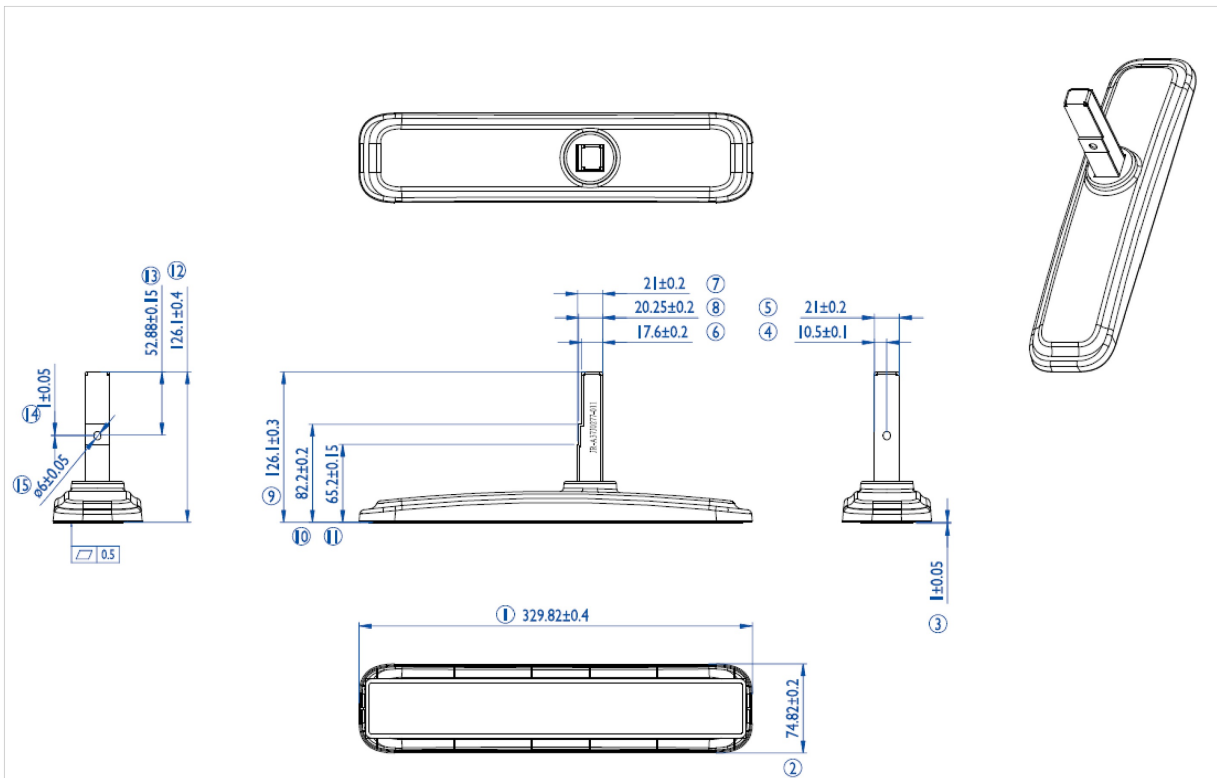

#### 01 TEHNIČKA SPECIFIKACIJA

Tip	Stoni nosač
Broj ekrana	1
Veličina ekrana	43" - 55"

## 02 DIMENZIJE / TEŽINA

EAN kod

4948570031856

*All trademarks and registered trademarks acknowledged. E & O E. Specification subject to change without notice. All LCD's comply with ISO-9241-307:2008 in connection with pixel defects.*