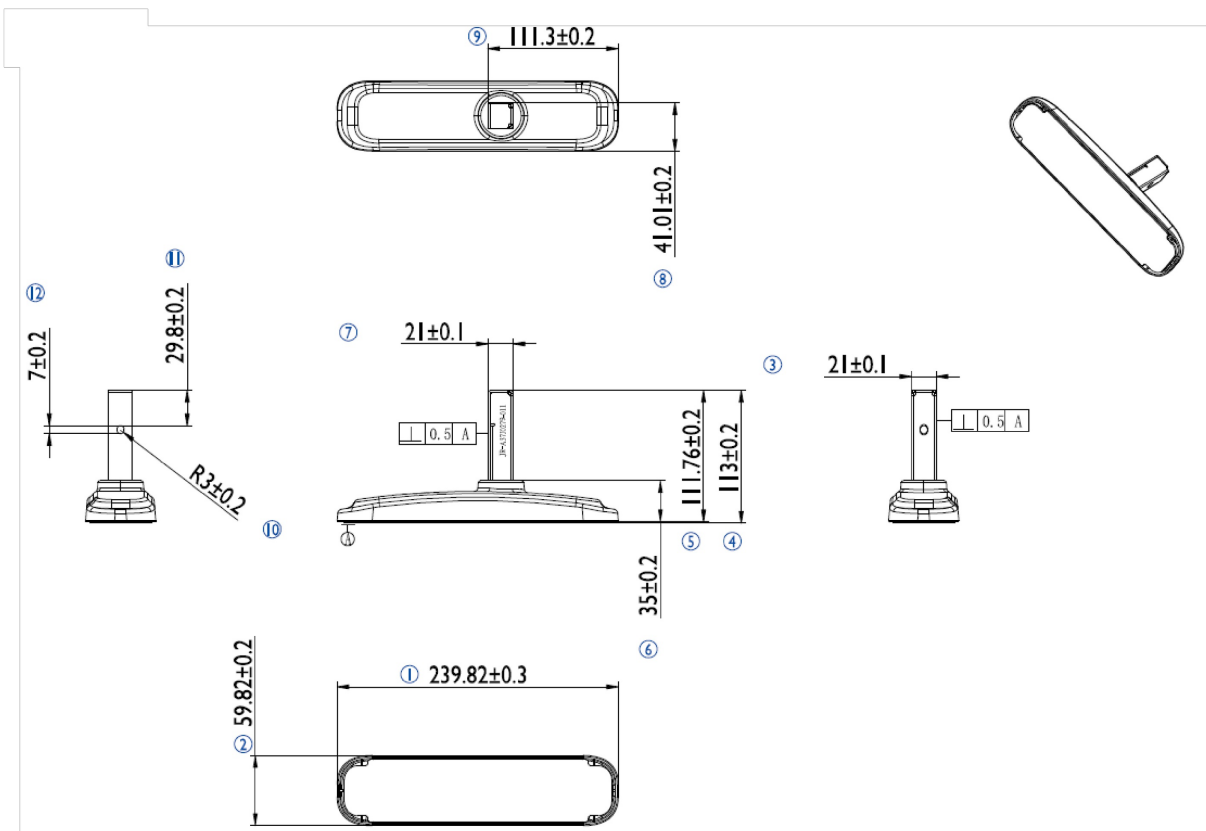

### iiyama desk stand for ProLite LE3240S

Stylish solution for the iiyama large format displays. Easy mounting system for easy installation and stable mounting.

#### 01 DIMENSIONS / WEIGHT

EAN code

4948570032020

*All trademarks and registered trademarks acknowledged. E & O E. Specification subject to change without notice. All LCD's comply with ISO-9241-307:2008 in connection with pixel defects.*