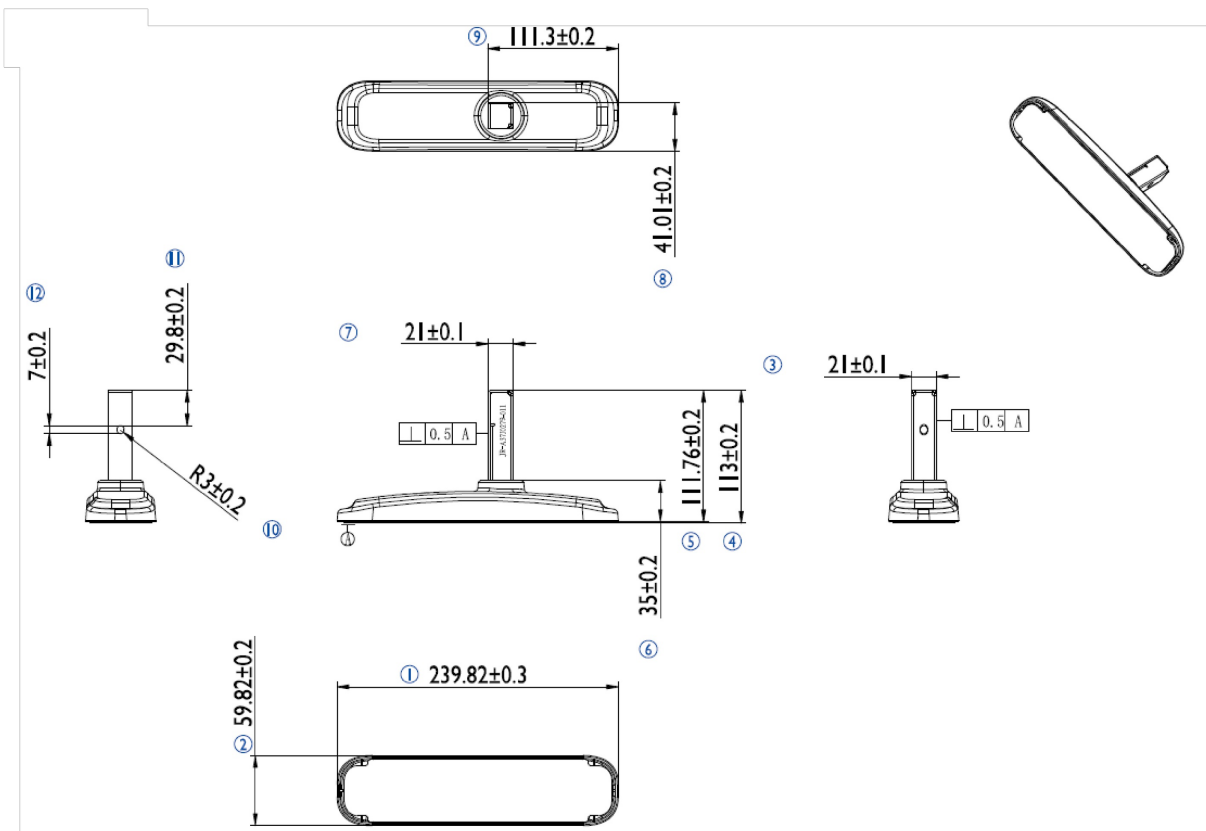

### iiyama desk stand for ProLite LE3240S

Stylish solution for the iiyama large format displays. Easy mounting system for easy installation and stable mounting.

#### 01 DIMENSIONES / PESO

Código EAN

4948570032020

*All trademarks and registered trademarks acknowledged. E & O E. Specification subject to change without notice. All LCD's comply with ISO-9241-307:2008 in connection with pixel defects.*