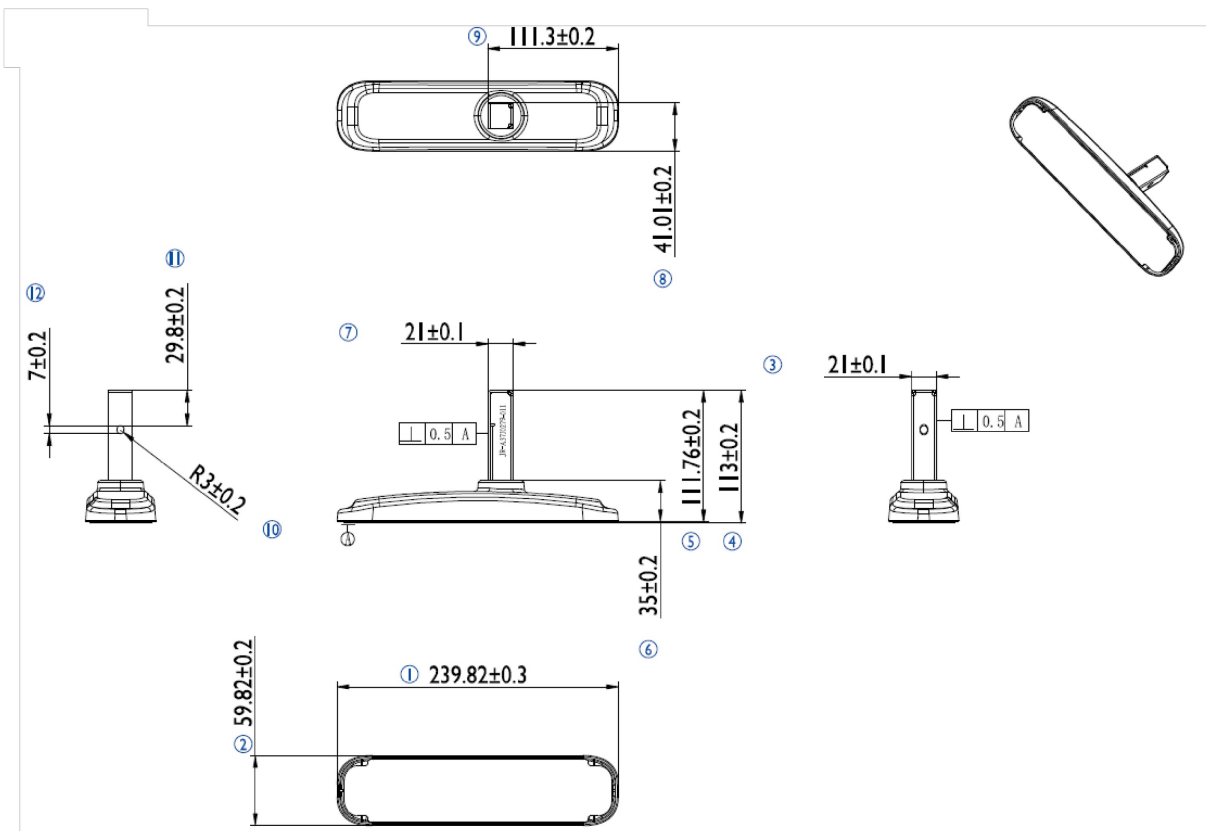

iiyama desk stand for ProLite LE3240S

Stylish solution for the iiyama large format displays. Easy mounting system for easy installation and stable mounting.

01 DIMENSIONS / WEIGHT

EAN code

4948570032020

All trademarks and registered trademarks acknowledged. E & O E. Specification subject to change without notice. All LCD's comply with ISO-9241-307:2008 in connection with pixel defects.