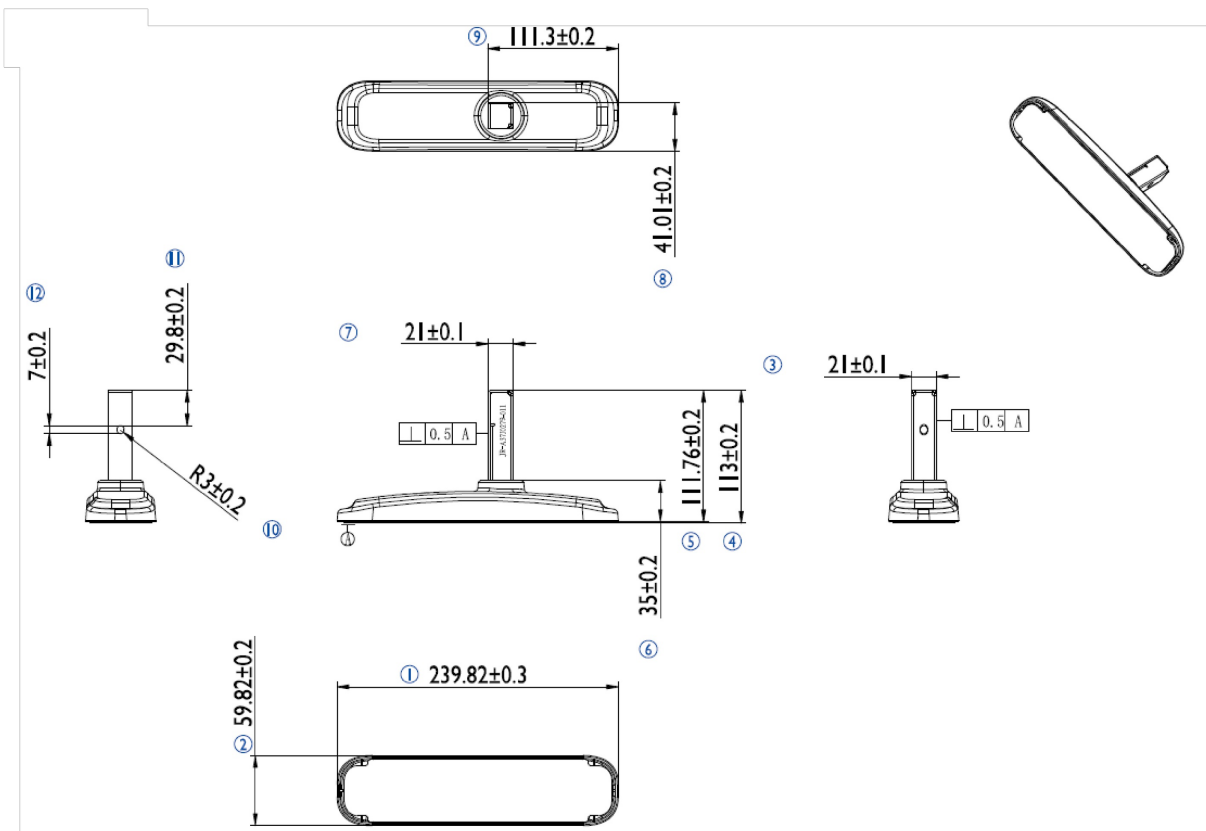

iiyama desk stand for ProLite LE3240S

Stylish solution for the iiyama large format displays. Easy mounting system for easy installation and stable mounting.

01 MÉRETEK / SÚLY

EAN kód

4948570032020

All trademarks and registered trademarks acknowledged. E & O E. Specification subject to change without notice. All LCD's comply with ISO-9241-307:2008 in connection with pixel defects.