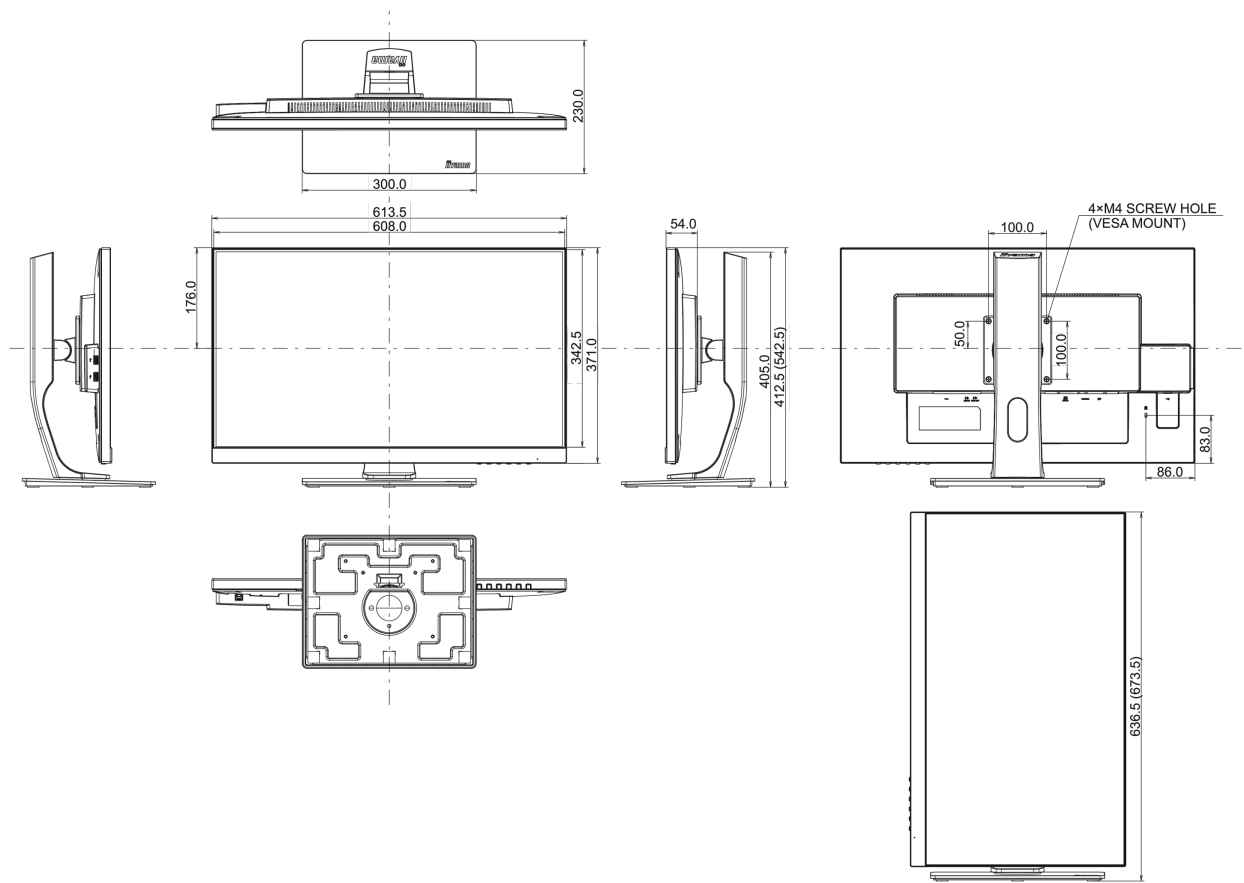

04 MECHANICAL

Display position adjustments	height, pivot (rotation), swivel, tilt
Height adjustment	130mm
Rotation (PIVOT function)	90°
Swivel stand	90°; 45° left; 45° right
Tilt angle	22° up; 5° down
VESA mounting	100 x 100mm
Cable management system	yes

REACH SVHC above 0.1%: Lead

08 DIMENSIONS / WEIGHT

Product dimensions W x H x D 611 x 413 (543) x 230mm

Box dimensions W x H x D 745 x 455 x 207mm

Weight (without box) 7.7kg

Weight (with box) 9.6kg

EAN code 4948570115211