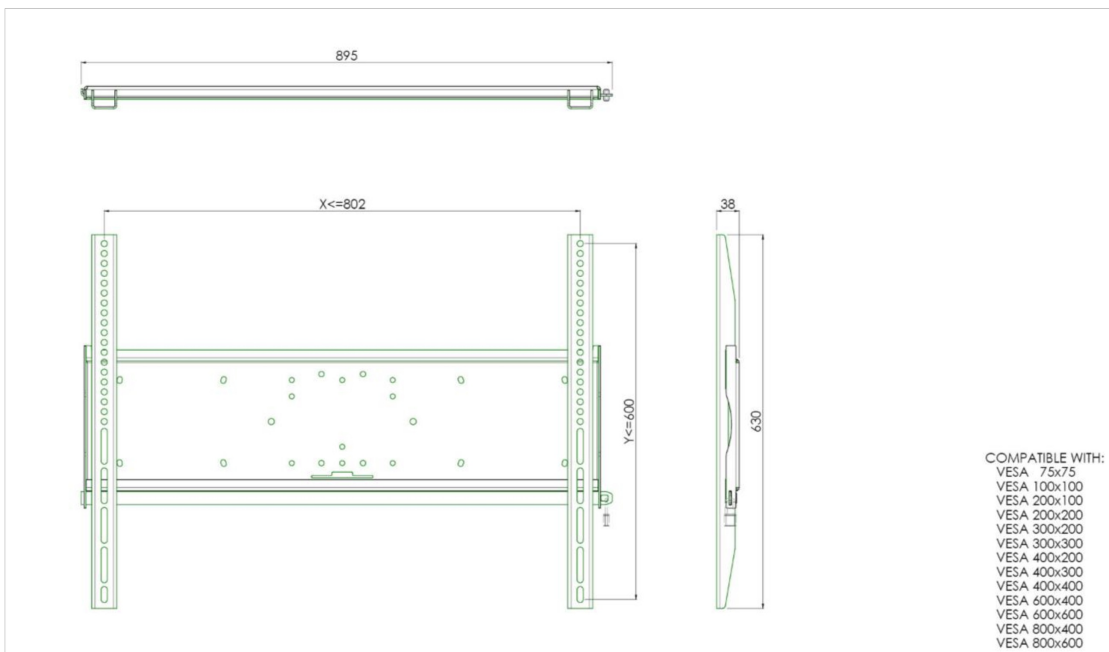

Universal wall mount, max 800x600mm. 125kg

All universal wall mounts are VESA compatible. Besides wall mounting, our wall mounts can be used for ceiling mounting in combination with a tube set, and directly fastened to the stands thanks to its 170x140mm mounting pattern. The mounts include fastening material to secure the mount to the display. Furthermore they include a safety bar or fixation, offering you protection from theft; a padlock is to be added separately.

01 ESPECIFICACIÓN TÉCNICA

Peso máximo	125kg / monitor
VESA minimum	75 x 75mm
VESA maximum	800 x 600mm

02 DIMENSIONES / PESO

Peso (sin caja)

9kg

All trademarks and registered trademarks acknowledged. E & O E. Specification subject to change without notice. All LCD's comply with ISO-9241-307:2008 in connection with pixel defects.