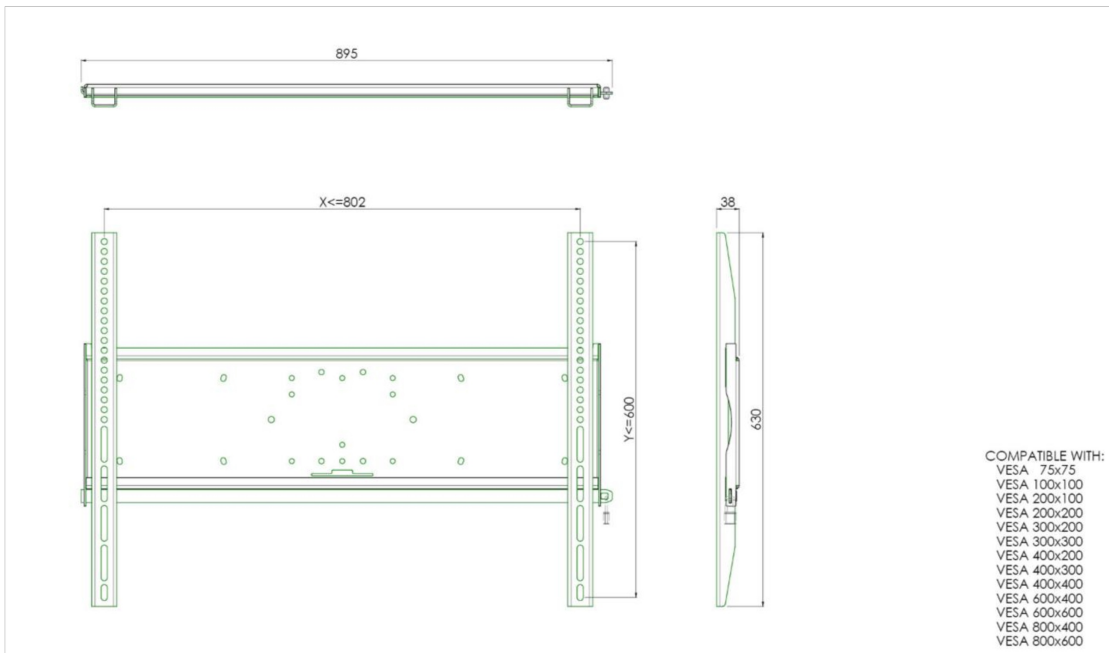

Universal wall mount, max 800x600mm. 125kg

All universal wall mounts are VESA compatible. Besides wall mounting, our wall mounts can be used for ceiling mounting in combination with a tube set, and directly fastened to the stands thanks to its 170x140mm mounting pattern. The mounts include fastening material to secure the mount to the display. Furthermore they include a safety bar or fixation, offering you protection from theft; a padlock is to be added separately.

01 ESPECIFICACIÓN TÉCNICA

Peso máximo	125kg / monitor
VESA minimum	75 x 75mm
VESA maximum	800 x 600mm

02 DIMENSIONES / PESO

Peso (sin caja)

9kg

All trademarks and registered trademarks acknowledged. E & O E. Specification subject to change without notice. All LCD's comply with ISO-9241-307:2008 in connection with pixel defects.