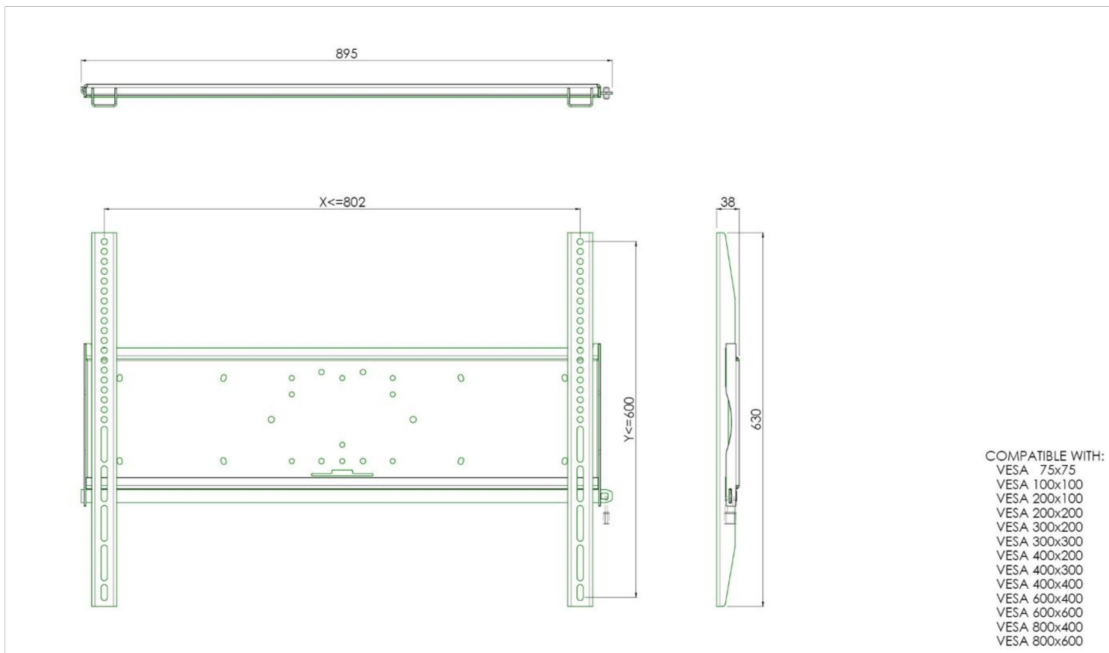

Universal wall mount, max 800x600mm. 125kg

All universal wall mounts are VESA compatible. Besides wall mounting, our wall mounts can be used for ceiling mounting in combination with a tube set, and directly fastened to the stands thanks to its 170x140mm mounting pattern. The mounts include fastening material to secure the mount to the display. Furthermore they include a safety bar or fixation, offering you protection from theft; a padlock is to be added separately.

01 TECHNICAL SPECIFICATION

Max weight capacity	125kg / monitor
VESA minimum	75 x 75mm
VESA maximum	800 x 600mm

02 DIMENSIONS / WEIGHT

Weight (without box)

9kg

All trademarks and registered trademarks acknowledged. E & O E. Specification subject to change without notice. All LCD's comply with ISO-9241-307:2008 in connection with pixel defects.