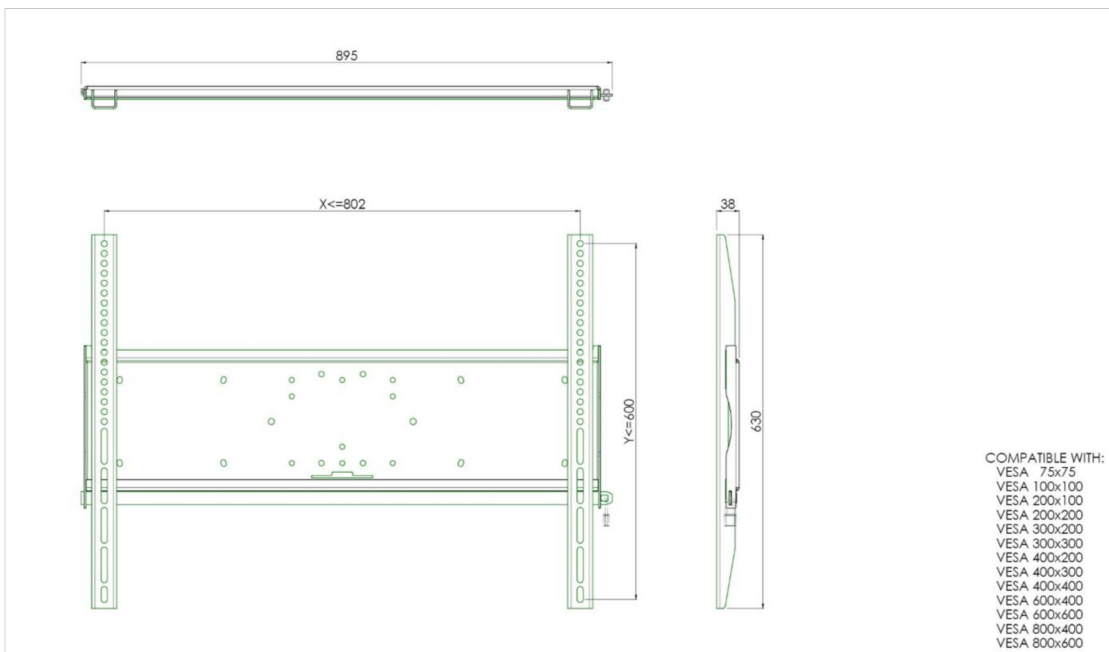

Universal wall mount, max 800x600mm. 125kg

All universal wall mounts are VESA compatible. Besides wall mounting, our wall mounts can be used for ceiling mounting in combination with a tube set, and directly fastened to the stands thanks to its 170x140mm mounting pattern. The mounts include fastening material to secure the mount to the display. Furthermore they include a safety bar or fixation, offering you protection from theft; a padlock is to be added separately.

01 TECHNICAL SPECIFICATION

Max weight capacity	125kg / monitor
VESA minimum	75 x 75mm
VESA maximum	800 x 600mm

02 DIMENSIONS / WEIGHT

Weight (without box)

9kg

All trademarks and registered trademarks acknowledged. E & O E. Specification subject to change without notice. All LCD's comply with ISO-9241-307:2008 in connection with pixel defects.