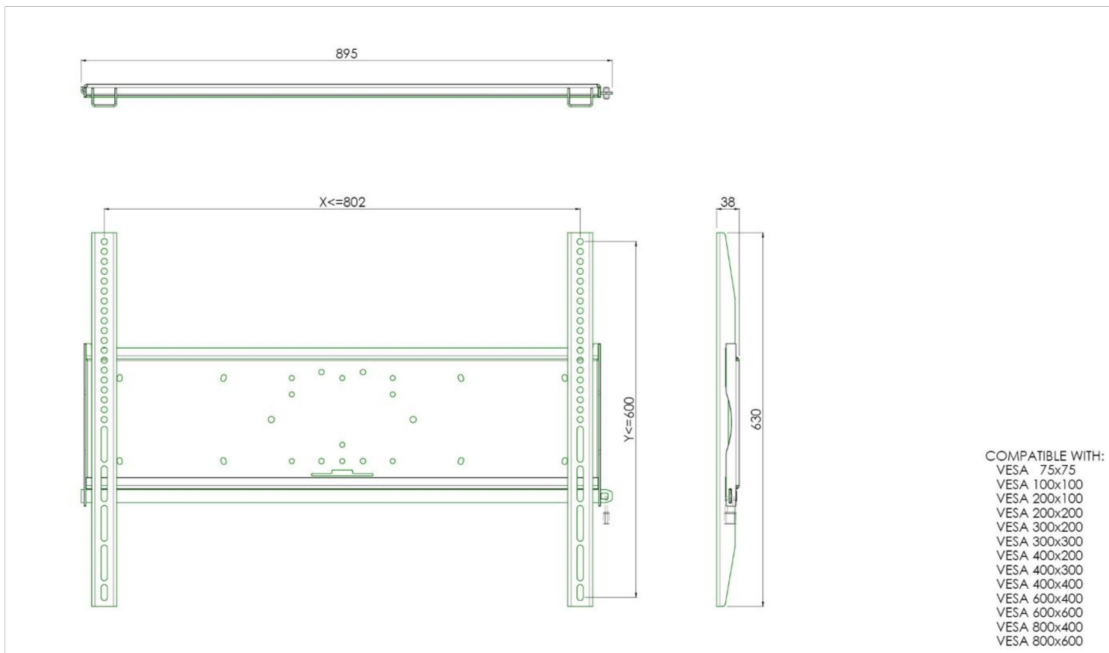

### Universal wall mount, max 800x600mm. 125kg

All universal wall mounts are VESA compatible. Besides wall mounting, our wall mounts can be used for ceiling mounting in combination with a tube set, and directly fastened to the stands thanks to its 170x140mm mounting pattern. The mounts include fastening material to secure the mount to the display. Furthermore they include a safety bar or fixation, offering you protection from theft; a padlock is to be added separately.

#### 01 TECHNIKAI PARAMÉTEREK

Maximális teherbírás	125kg / monitor
VESA minimum	75 x 75mm
VESA maximum	800 x 600mm

02 MÉRETEK / SÚLY

Súly (doboz nélkül)

9kg

*All trademarks and registered trademarks acknowledged. E & O E. Specification subject to change without notice. All LCD's comply with ISO-9241-307:2008 in connection with pixel defects.*