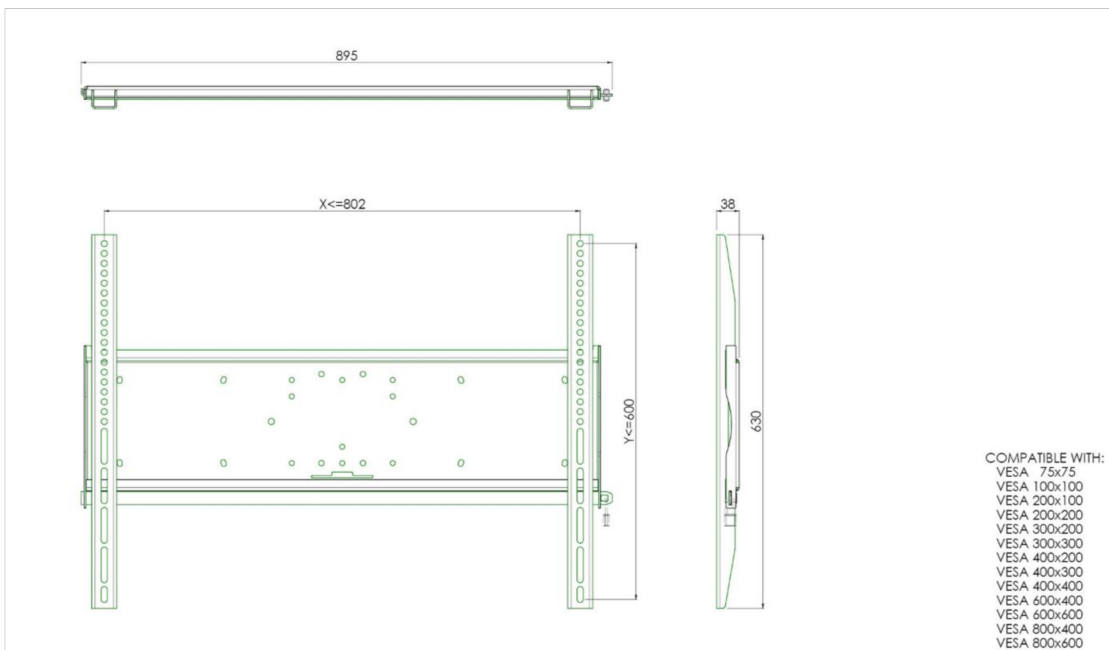

### Universal wall mount, max 800x600mm. 125kg

All universal wall mounts are VESA compatible. Besides wall mounting, our wall mounts can be used for ceiling mounting in combination with a tube set, and directly fastened to the stands thanks to its 170x140mm mounting pattern. The mounts include fastening material to secure the mount to the display. Furthermore they include a safety bar or fixation, offering you protection from theft; a padlock is to be added separately.

#### 01 TECHNIKAI PARAMÉTEREK

Maximális teherbírás	125kg / monitor
VESA minimum	75 x 75mm
VESA maximum	800 x 600mm

02 MÉRETEK / SÚLY

Súly (doboz nélkül)

9kg

*All trademarks and registered trademarks acknowledged. E & O E. Specification subject to change without notice. All LCD's comply with ISO-9241-307:2008 in connection with pixel defects.*