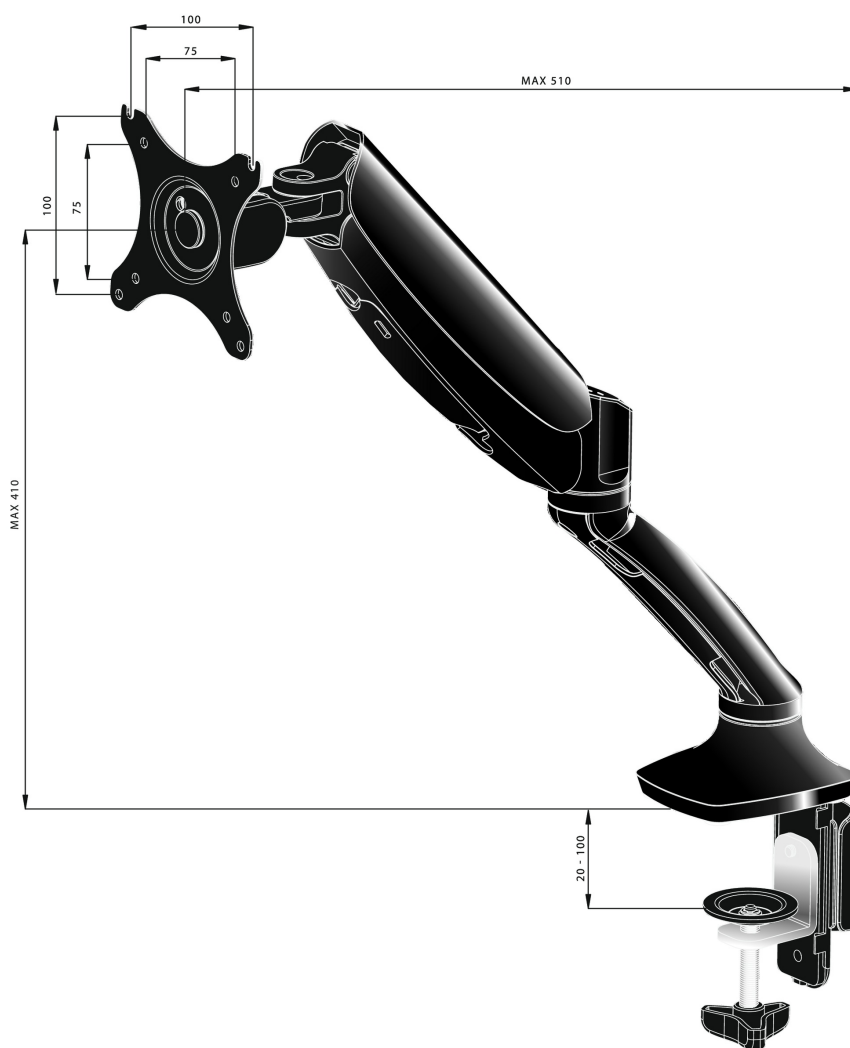

Sleek and stylish single gas spring monitor arm

The iiyama DS3001C-B1 is a desk mount (grommet or clamp) for flat screens up to 27". Using the arm guarantees you gain additional space on your desk and the cable management system helps to keep the workplace tidy. But more importantly, offering broad adjustment capabilities including tilt, swivel, height and rotation, the arm makes sure you can easily adjust the screen position to your preferences assuring ergonomic body posture.

01 TECHNICAL SPECIFICATION

Type	gas spring desk mount for desktop monitor
Number of screens	1
Desk monut	desk clamp or desk grommet
Screen size	10" - 27"
Height adjustment	0 - 410mm
Screen rotation	PIVOT 90°
Tilt	-85° - 15°
Swivel	360°
Max weight capacity	5kg / monitor
VESA minimum	75 x 75mm
VESA maximum	100 x 100mm

02 DIMENSIONS / WEIGHT

EAN code

4948570032105

All trademarks and registered trademarks acknowledged. E & O E. Specification subject to change without notice. All LCD's comply with ISO-9241-307:2008 in connection with pixel defects.