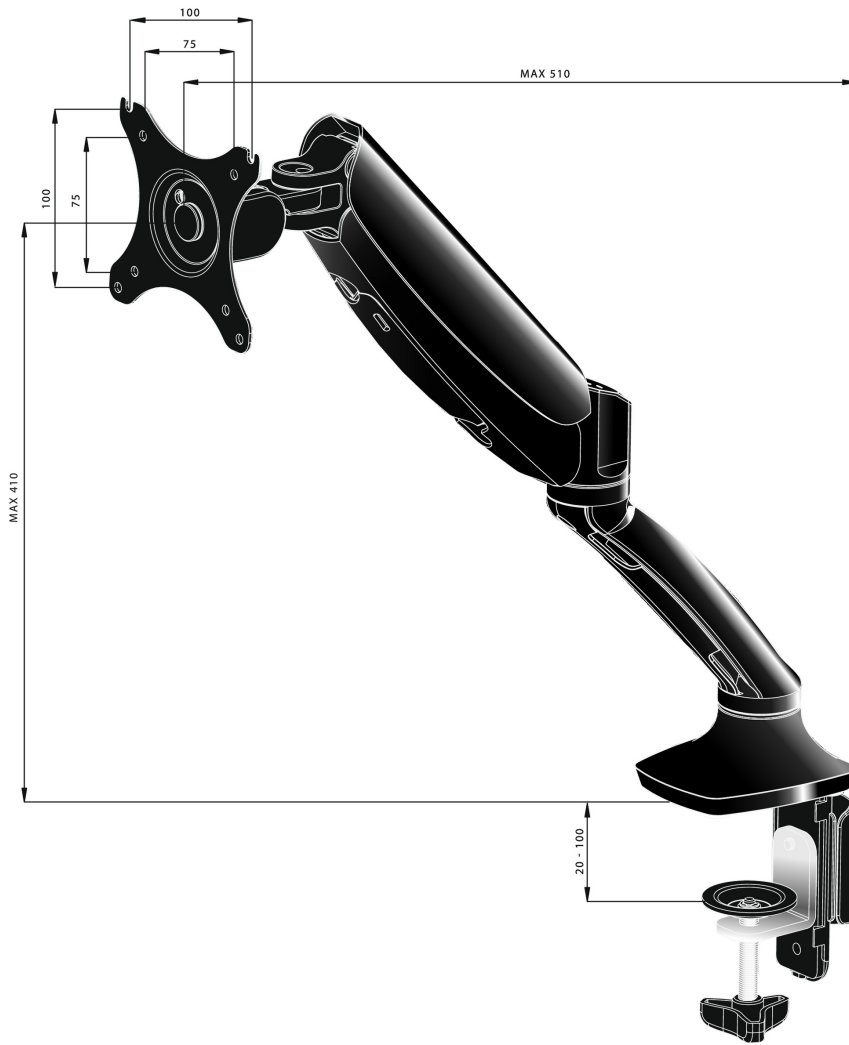

Sleek and stylish single gas spring monitor arm

The iiyama DS3001C-B1 is a desk mount (grommet or clamp) for flat screens up to 27". Using the arm guarantees you gain additional space on your desk and the cable management system helps to keep the workplace tidy. But more importantly, offering broad adjustment capabilities including tilt, swivel, height and rotation, the arm makes sure you can easily adjust the screen position to your preferences assuring ergonomic body posture.

01 TECHNICAL SPECIFICATION

Type	gas spring desk mount for desktop monitor
Number of screens	1
Desk monut	desk clamp or desk grommet
Screen size	10" - 27"
Height adjustment	0 - 410mm
Screen rotation	PIVOT 90°
Tilt	-85° - 15°
Swivel	360°
Max weight capacity	5kg / monitor
VESA minimum	75 x 75mm
VESA maximum	100 x 100mm

02 DIMENSIONS / WEIGHT

EAN code

4948570032105

All trademarks and registered trademarks acknowledged. E & O E. Specification subject to change without notice. All LCD's comply with ISO-9241-307:2008 in connection with pixel defects.