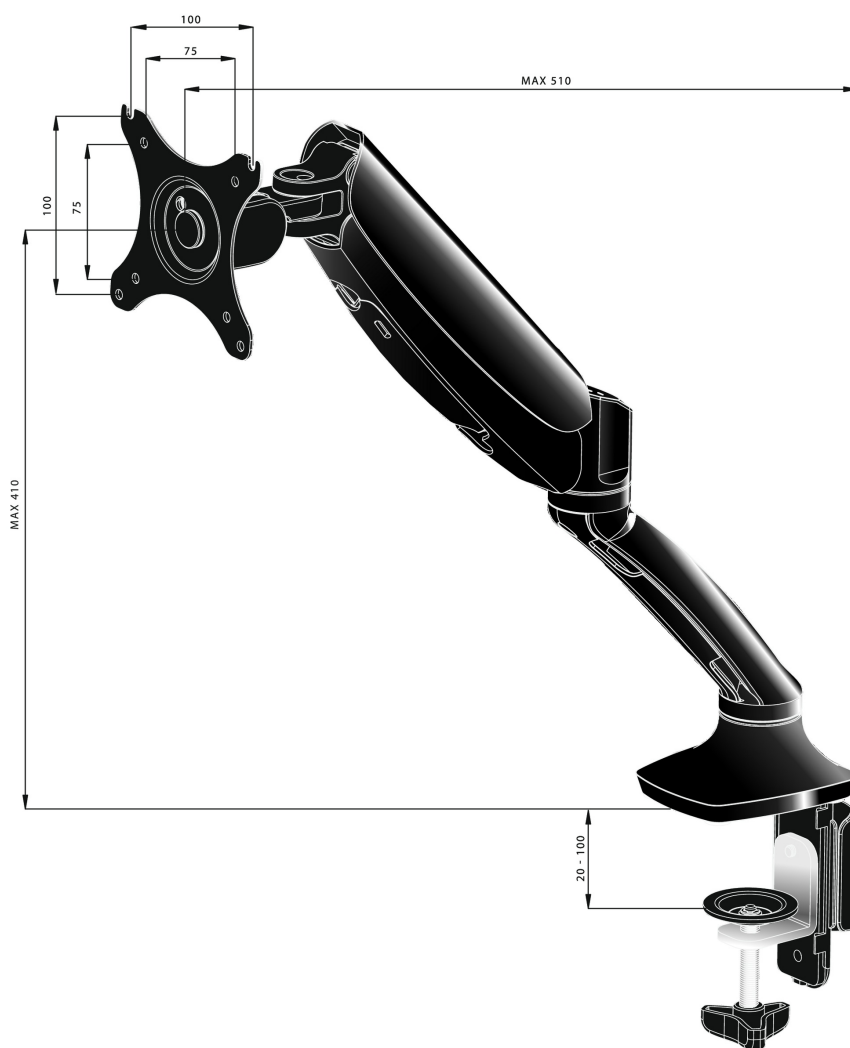

### Sleek and stylish single gas spring arm

The iiyama DS3001C-B1 is a desk mount (grommet or clamp) for flat screens up to 27". Using the arm guarantees you gain additional space on your desk and the cable management system helps to keep the workplace tidy. But more importantly, offering broad adjustment capabilities including tilt, swivel, height and rotation, the arm makes sure you can easily adjust the screen position to your preferences assuring ergonomic body posture.

#### 01 ESPECIFICACIÓN TÉCNICA

Tipo	gas spring desk mount for desktop monitor
Número de pantallas	1
Soporte de escritorio	desk clamp or desk grommet
Tamaño de pantalla	10" - 27"
Ajuste de altura	0 - 410mm
Rotación de pantalla	PIVOT 90°
inclinación	-85° - 15°
giro	360°
Peso máximo	5kg / monitor
VESA minimum	75 x 75mm
VESA maximum	100 x 100mm

## 02 DIMENSIONES / PESO

Código EAN

4948570032105

All trademarks and registered trademarks acknowledged. E & O E. Specification subject to change without notice. All LCD's comply with ISO-9241-307:2008 in connection with pixel defects.