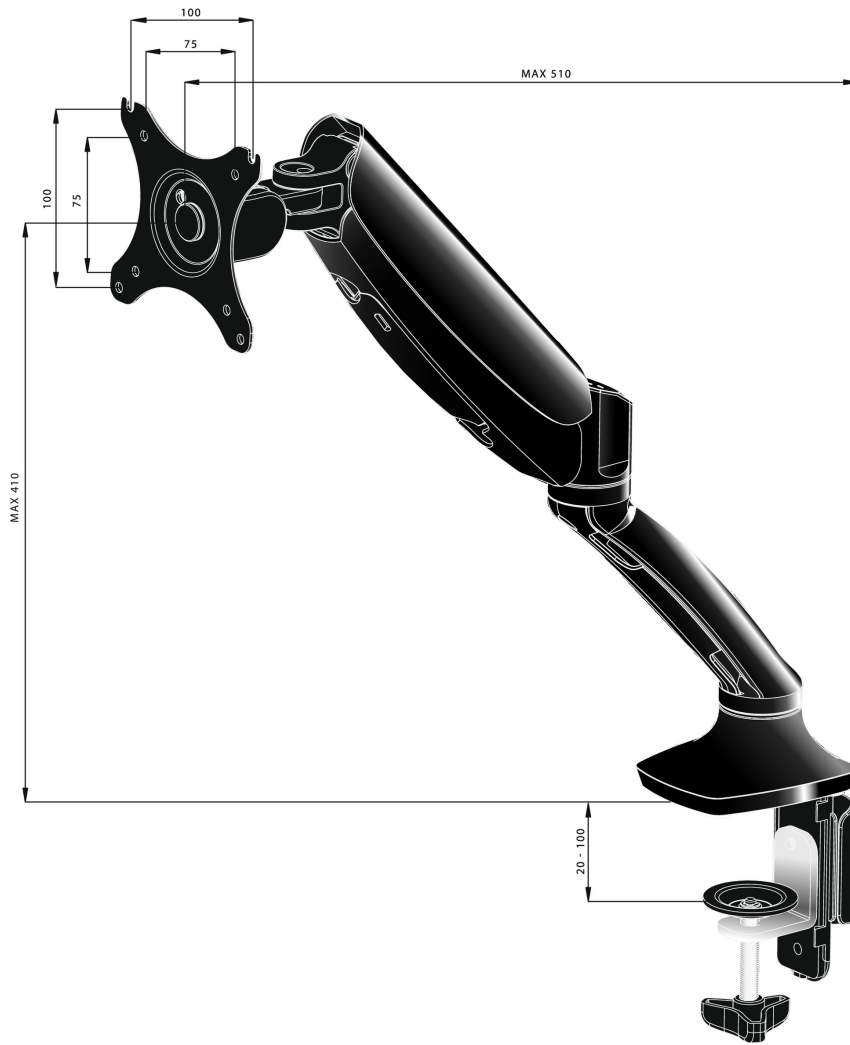

### Sleek and stylish single gas spring arm

The iiyama DS3001C-B1 is a desk mount (grommet or clamp) for flat screens up to 27". Using the arm guarantees you gain additional space on your desk and the cable management system helps to keep the workplace tidy. But more importantly, offering broad adjustment capabilities including tilt, swivel, height and rotation, the arm makes sure you can easily adjust the screen position to your preferences assuring ergonomic body posture.

#### 01 ESPECIFICACIÓN TÉCNICA

Tipo	gas spring desk mount for desktop monitor
Número de pantallas	1
Soporte de escritorio	desk clamp or desk grommet
Tamaño de pantalla	10" - 27"
Ajuste de altura	0 - 410mm
Rotación de pantalla	PIVOT 90°
inclinación	-85° - 15°
giro	360°
Peso máximo	5kg / monitor
VESA minimum	75 x 75mm
VESA maximum	100 x 100mm

## 02 DIMENSIONES / PESO

Código EAN

4948570032105

All trademarks and registered trademarks acknowledged. E & O E. Specification subject to change without notice. All LCD's comply with ISO-9241-307:2008 in connection with pixel defects.