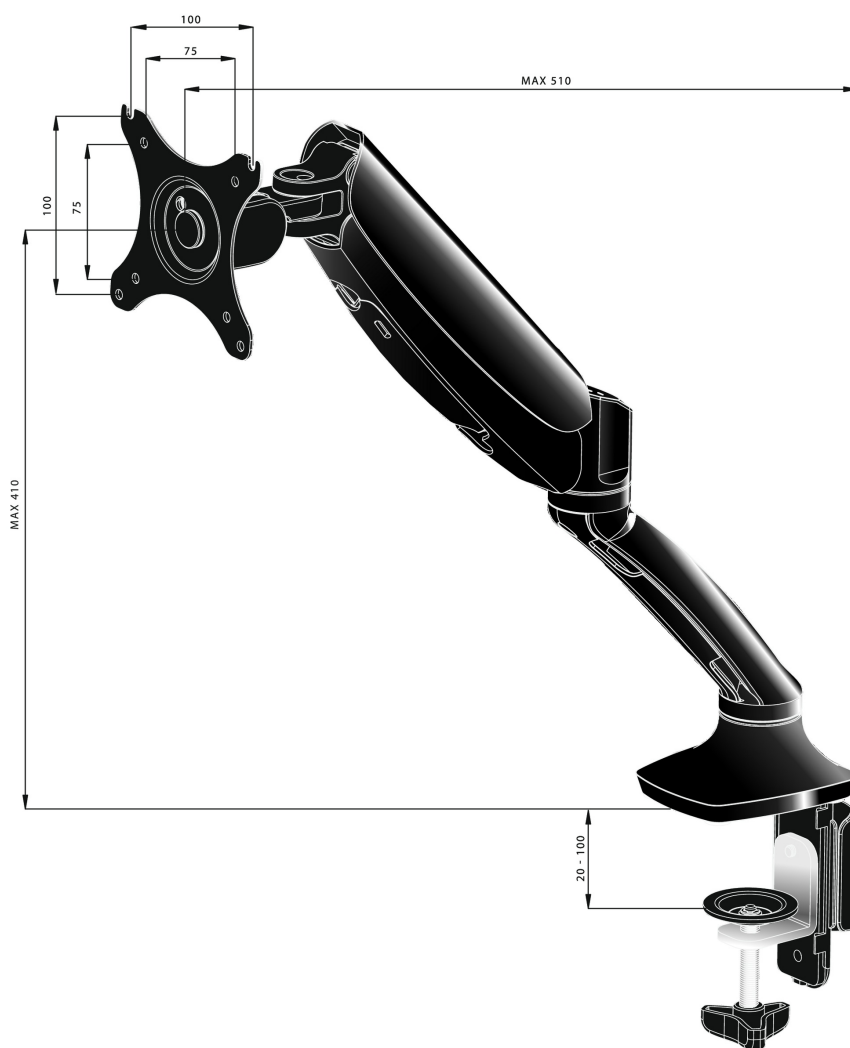

Sleek and stylish single gas spring monitor arm

The iiyama DS3001C-B1 is a desk mount (grommet or clamp) for flat screens up to 27". Using the monitor arm guarantees you gain additional space on your desk and the cable management system helps to keep the workplace tidy. But more importantly, offering broad adjustment capabilities including tilt, swivel, height and rotation, the arm makes sure you can easily adjust the screen position to your preferences assuring ergonomic body posture.

01 TECHNICAL SPECIFICATION

Type	gas spring desk mount for desktop monitor
Number of screens	1
Desk monut	desk clamp or desk grommet
Screen size	10" - 27"
Height adjustment	0 - 410mm
Screen rotation	PIVOT 90°
Tilt	-85° - 15°
Swivel	360°
Max weight capacity	5kg / monitor
VESA minimum	75 x 75mm
VESA maximum	100 x 100mm

02 DIMENSIONS / WEIGHT

EAN code

4948570032105

All trademarks and registered trademarks acknowledged. E & O E. Specification subject to change without notice. All LCD's comply with ISO-9241-307:2008 in connection with pixel defects.