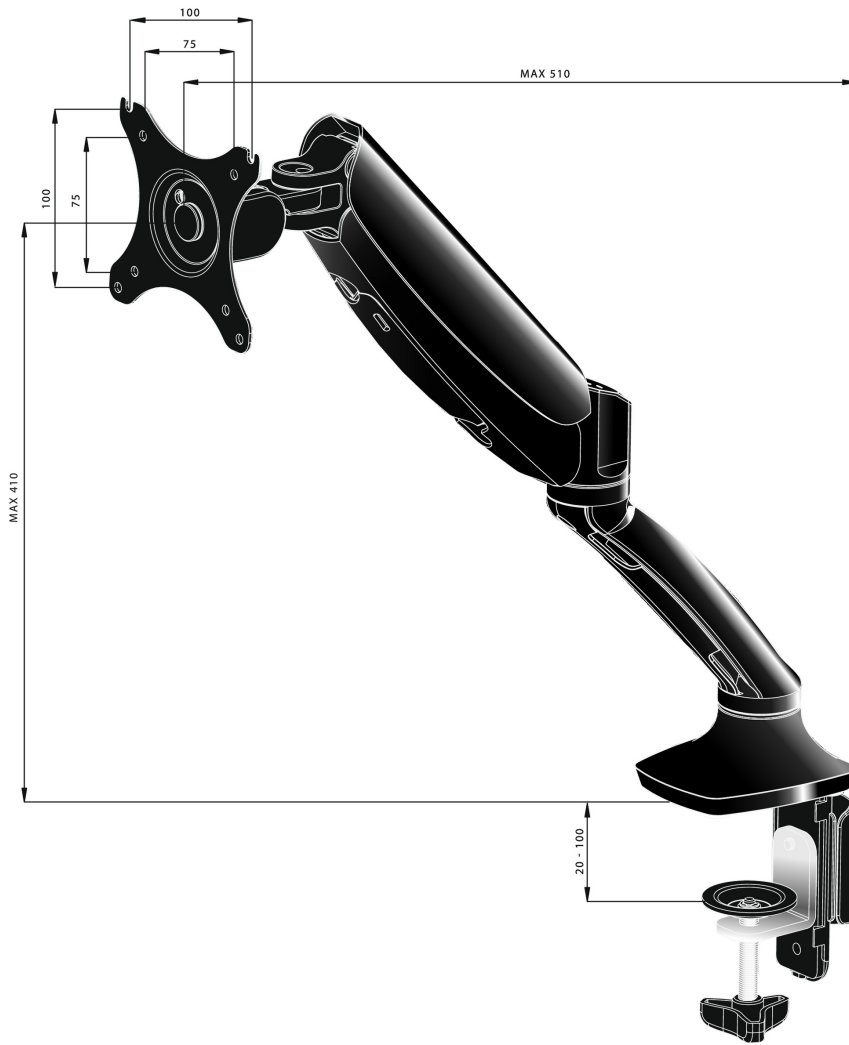

Sleek and stylish single gas spring monitor arm

The iiyama DS3001C-B1 is a desk mount (grommet or clamp) for flat screens up to 27". Using the monitor arm guarantees you gain additional space on your desk and the cable management system helps to keep the workplace tidy. But more importantly, offering broad adjustment capabilities including tilt, swivel, height and rotation, the arm makes sure you can easily adjust the screen position to your preferences assuring ergonomic body posture.

01 TECHNICAL SPECIFICATION

Type	gas spring desk mount for desktop monitor
Number of screens	1
Desk monut	desk clamp or desk grommet
Screen size	10" - 27"
Height adjustment	0 - 410mm
Screen rotation	PIVOT 90°
Tilt	-85° - 15°
Swivel	360°
Max weight capacity	5kg / monitor
VESA minimum	75 x 75mm
VESA maximum	100 x 100mm

02 DIMENSIONS / WEIGHT

EAN code

4948570032105

All trademarks and registered trademarks acknowledged. E & O E. Specification subject to change without notice. All LCD's comply with ISO-9241-307:2008 in connection with pixel defects.