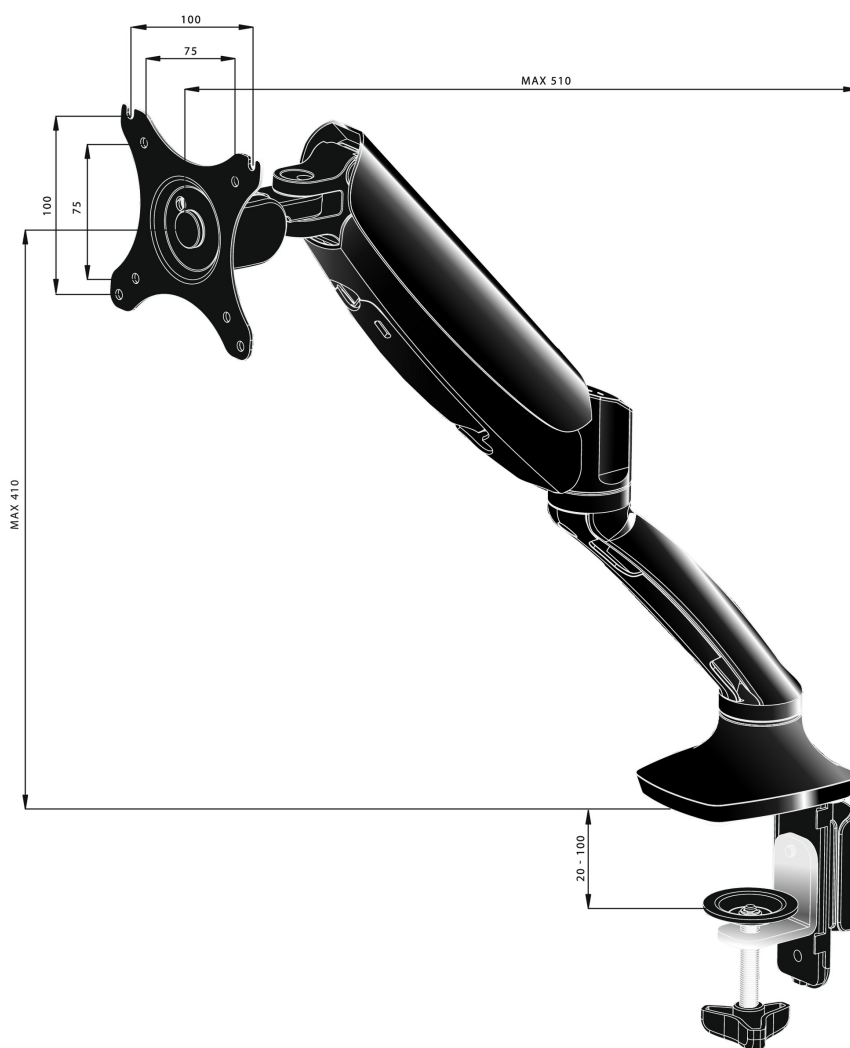

Sleek and stylish single gas spring monitor arm

The iiyama DS3001C-B1 is a desk mount (grommet or clamp) for flat screens up to 27". Using the arm guarantees you gain additional space on your desk and the cable management system helps to keep the workplace tidy. But more importantly, offering broad adjustment capabilities including tilt, swivel, height and rotation, the arm makes sure you can easily adjust the screen position to your preferences assuring ergonomic body posture.

01 TECHNIKAI PARAMÉTEREK

Típus	gas spring desk mount for desktop monitor
Képernyők száma	1
Asztali állvány	desk clamp or desk grommet
Képernyő mérete	10" - 27"
Magasság beállítása	0 - 410mm
Képernyő elforgatása	PIVOT 90°
Billentés	-85° - 15°
Forgatás	360°
Maximális teherbírás	5kg / monitor
VESA minimum	75 x 75mm
VESA maximum	100 x 100mm

02 MÉRETEK / SÚLY

EAN kód

4948570032105

All trademarks and registered trademarks acknowledged. E & O E. Specification subject to change without notice. All LCD's comply with ISO-9241-307:2008 in connection with pixel defects.