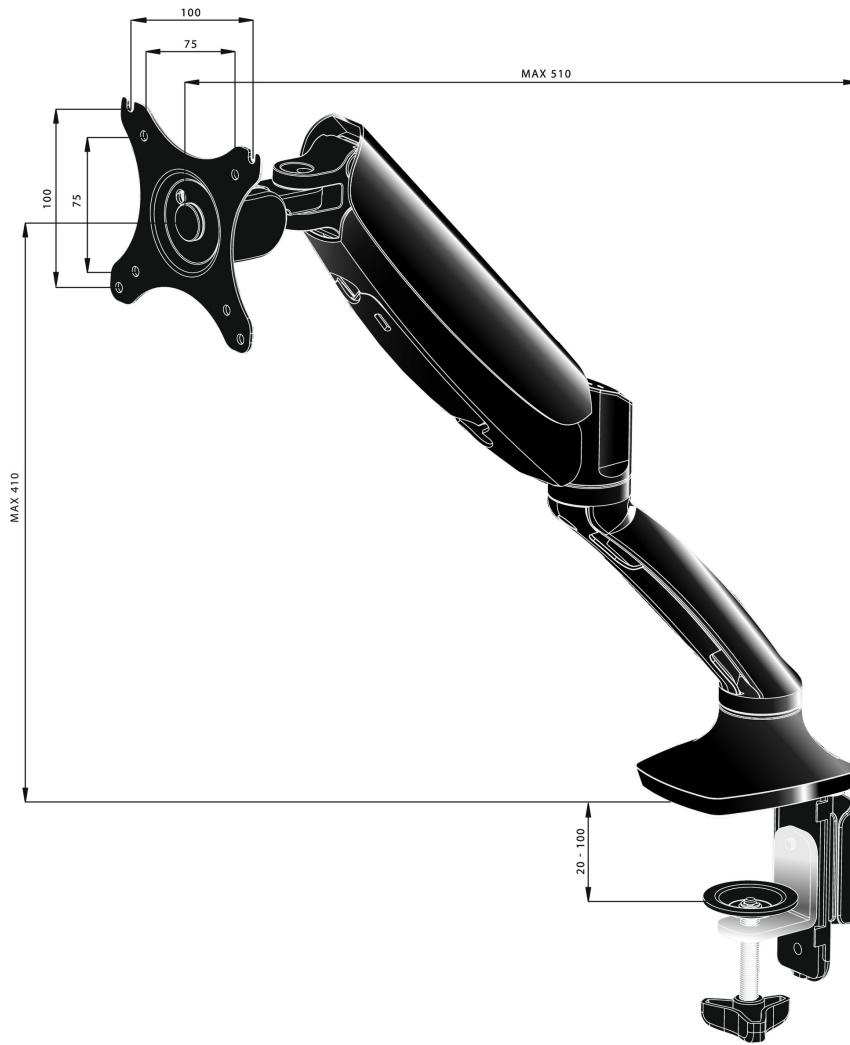

All trademarks and registered trademarks acknowledged. E & O E. Specification subject to change without notice. All LCD's comply with ISO-9241-307:2008 in connection with pixel defects.

© IYAMA CORPORATION. ALL RIGHTS RESERVED