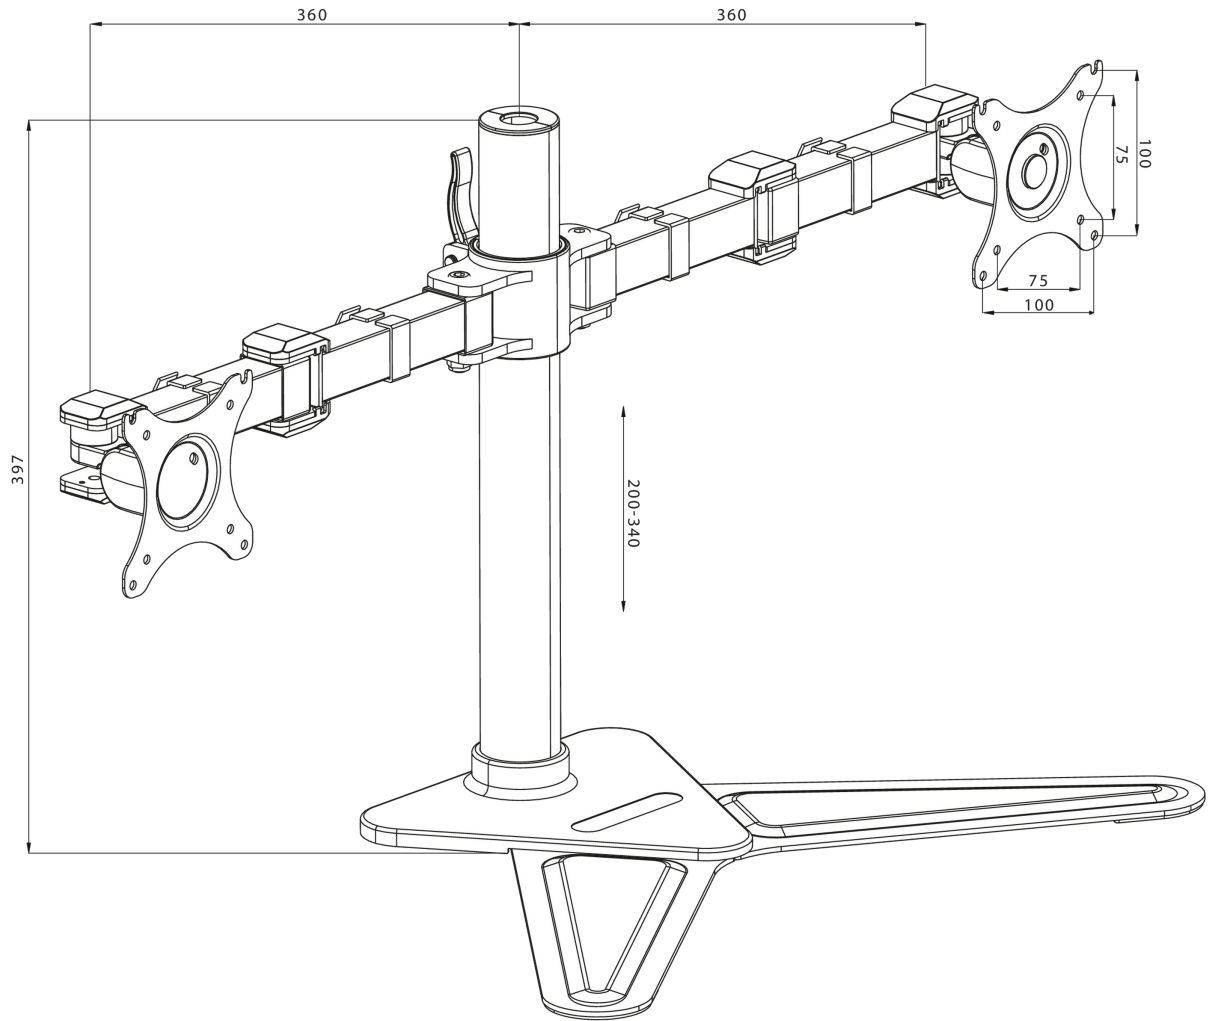

Comfortable dual monitor arm stand

The iiyama DS1002D-B1 is a desk stand for two flat screens up to 30". The monitor arm allows you to save space on your desk reducing the number of stands to one only and the cable management system makes it easier to keep your workplace tidy. The easy to set-up stand offers broad adjustment capabilities, including tilt, swivel, height and rotation, so you can easily adjust the position of both screens to your preferences assuring comfortable and healthy body posture.

01 TECHNICAL SPECIFICATION

Type	desk stand for desktop monitor
Number of screens	2
Desk monut	stand
Screen size	10" - 30"
Height adjustment	200 - 340mm
Screen rotation	PIVOT 90°
Tilt	-85° - 15°
Swivel	180°
Max weight capacity	10kg / monitor
VESA minimum	75 x 75mm
VESA maximum	100 x 100mm

02 DIMENSIONS / WEIGHT

EAN code

4948570032068

All trademarks and registered trademarks acknowledged. E & O E. Specification subject to change without notice. All LCD's comply with ISO-9241-307:2008 in connection with pixel defects.