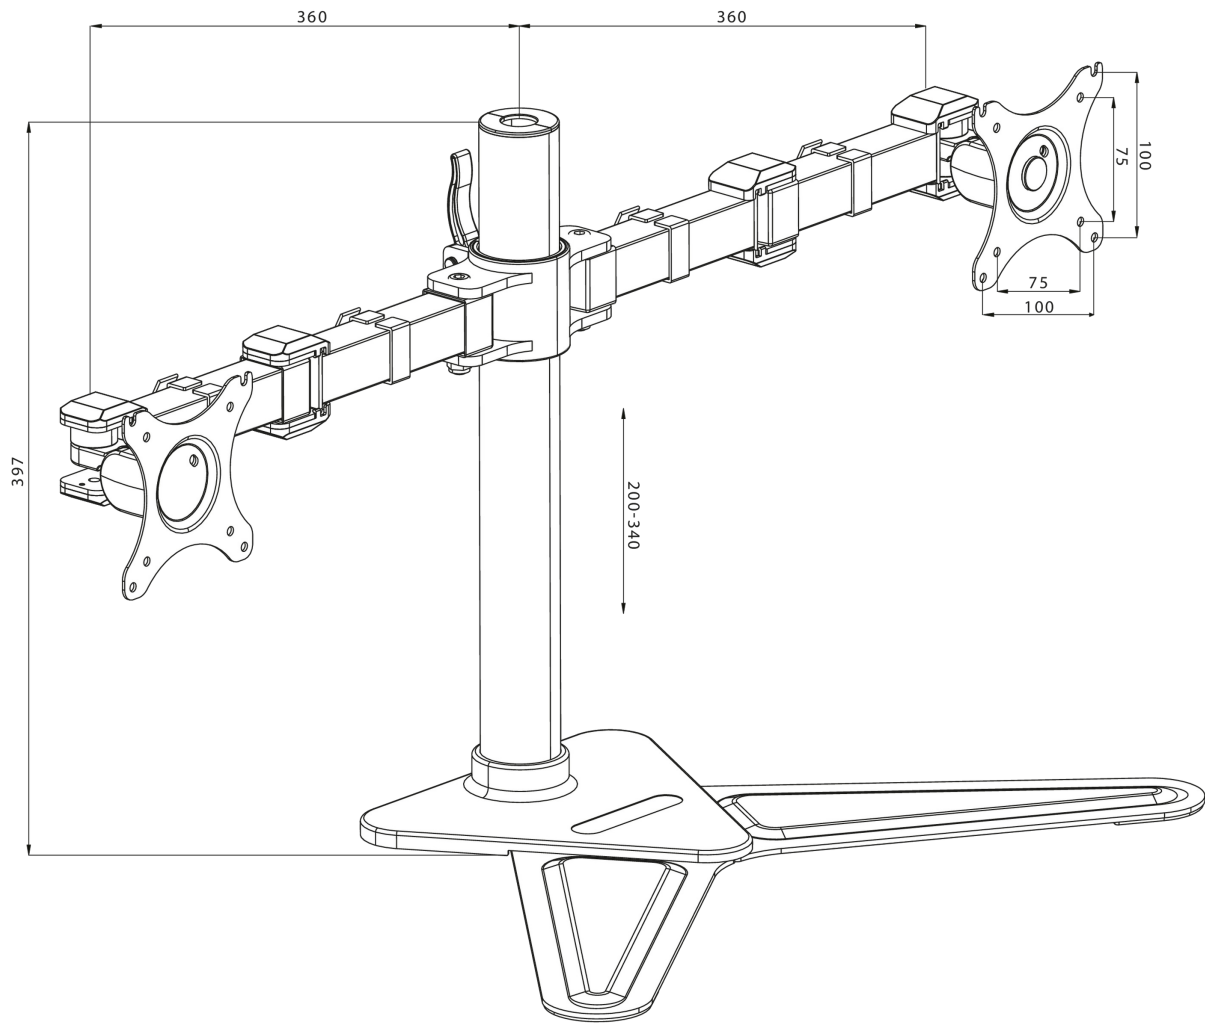

Comfortable dual monitor arm stand

The iiyama DS1002D-B1 is a desk stand for two flat screens up to 30". The monitor arm allows you to save space on your desk reducing the number of stands to one only and the cable management system makes it easier to keep your workplace tidy. The easy to set-up stand offers broad adjustment capabilities, including tilt, swivel, height and rotation, so you can easily adjust the position of both screens to your preferences assuring comfortable and healthy body posture.

01 TECHNICAL SPECIFICATION

Type	desk stand for desktop monitor
Number of screens	2
Desk monut	stand
Screen size	10" - 30"
Height adjustment	200 - 340mm
Screen rotation	PIVOT 90°
Tilt	-85° - 15°
Swivel	180°
Max weight capacity	10kg / monitor
VESA minimum	75 x 75mm
VESA maximum	100 x 100mm

02 DIMENSIONS / WEIGHT

EAN code

4948570032068

All trademarks and registered trademarks acknowledged. E & O E. Specification subject to change without notice. All LCD's comply with ISO-9241-307:2008 in connection with pixel defects.