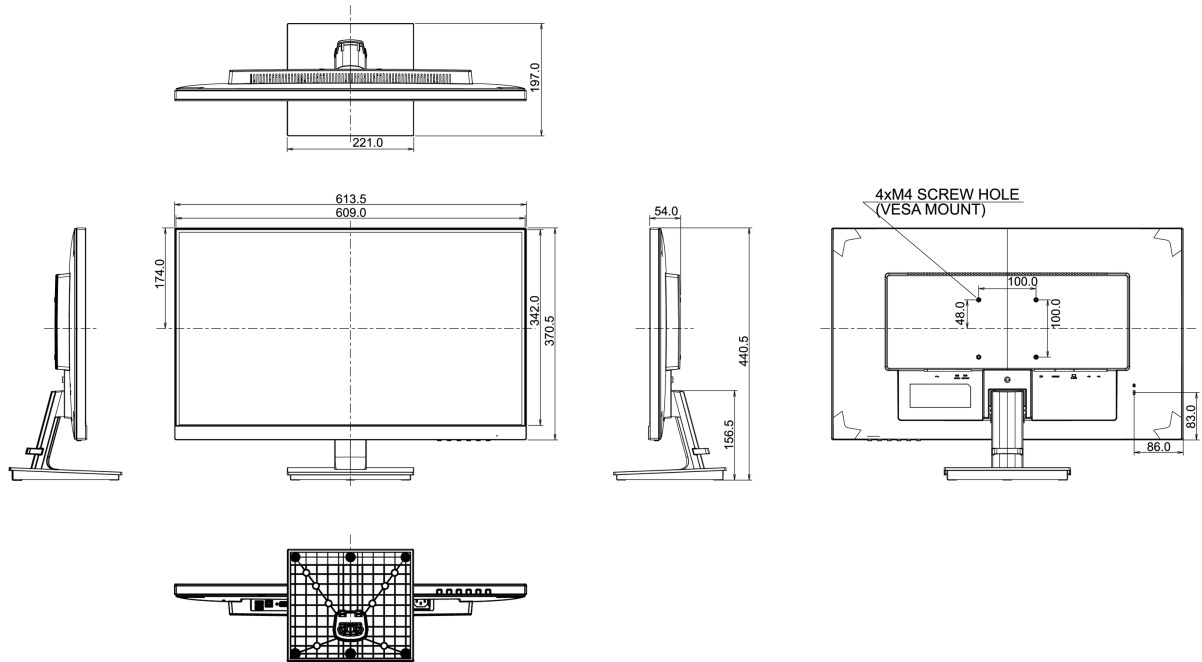

## 08 MÉRETEK / SÚLY

Termék méretei Sz x H x M

613.5 x 440.5 x 197mm

Súly (doboz nélkül)

5.3kg

EAN kód

4948570115365

All trademarks and registered trademarks acknowledged. E & O E. Specification subject to change without notice. All LCD's comply with ISO-9241-307:2008 in connection with pixel defects.