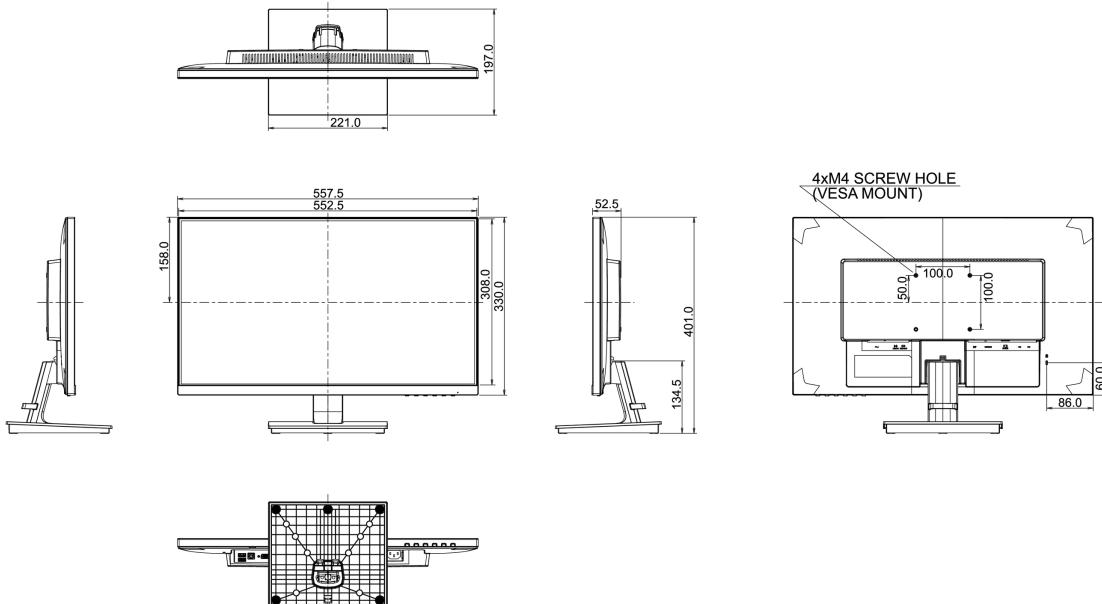

Other

quick start guide, safety guide

06 POWER MANAGEMENT

Power supply unit

internal

Power supply

AC 100 - 240V, 50/60Hz

Power usage

19.6W typical, 0.32W stand by, 0.28W off mode

07 SUSTAINABILITY

Regulations

CE, TÜV-GS, EAC, VCCI-B, PSE, RoHS support, ErP, ENERGY STAR®, WEEE, REACH

Energy efficiency class (Regulation (EU) 2017/1369)

E

REACH SVHC

above 0.1%: Lead

08 DIMENSIONS / WEIGHT

Product dimensions W x H x D

557.5 x 401 x 197mm

Weight (without box)

4kg

EAN code

4948570115433

All trademarks and registered trademarks acknowledged. E & O E. Specification subject to change without notice. All LCD's comply with ISO-9241-307:2008 in connection with pixel defects.

© IIYAMA CORPORATION. ALL RIGHTS RESERVED

05.12.2024 20:58:21