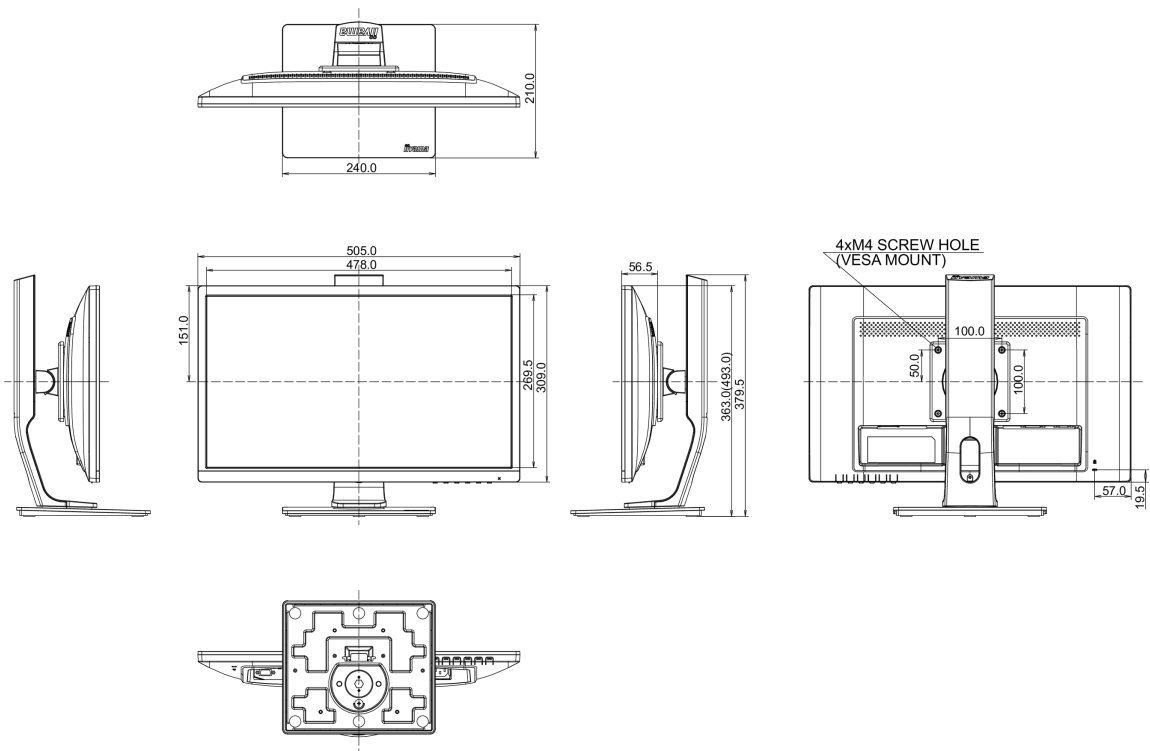

01 DISPLAY CHARACTERISTICS

Diagonal	21.5", 54.7cm
Panel	TN LED, matte finish
Native resolution	1920 x 1080 @75Hz (2.1 megapixel Full HD, HDMI&DisplayPort)
Aspect ratio	16:9
Panel brightness	250 cd/m ²
Static contrast	1000:1
Advanced contrast	80M:1
Response time (GTG)	1ms
Viewing zone	horizontal/vertical: horizontal°/vertical 170°, right/left: 0°/0°, up/down: 0°/0°
Viewing zone CR>5	horizontal/vertical: horizontal°/vertical 176°, right/left: 0°/0°, up/down: 0°/0°
Colour support	16.7mIn (sRGB: 99%; NTSC: 72%)
Horizontal Sync	30 - 80kHz
Viewable area W x H	476.6 x 268.1mm, 18.8 x 10.6"
Pixel pitch	0.248mm
Colour	matte

04 MECHANICAL

Display position adjustments	height, pivot (rotation), swivel, tilt
Height adjustment	130mm
Rotation (PIVOT function)	90°
Swivel stand	90°; ° left; 45° right
Tilt angle	22° up; 5° down
VESA mounting	100 x 100mm

05 ACCESSORIES INCLUDED

Cables	power, HDMI
Other	quick start guide, safety guide

06 POWER MANAGEMENT

Power supply unit	internal
Power supply	AC AC - 100V, 240V, 50Hz
Power usage	22W typical, 0.3W stand by, 0.28W off mode

07 SUSTAINABILITY

Regulations	TCO Certified, CE, TÜV-GS, VCCI-B, RoHS support, ErP, WEEE, CU, REACH
REACH SVHC	above 0.1%: Lead

08 DIMENSIONS / WEIGHT

Product dimensions W x H x D	505 x 371.5 (501.5) x 230mm
Weight (without box)	4.8kg
EAN code	4948570115600