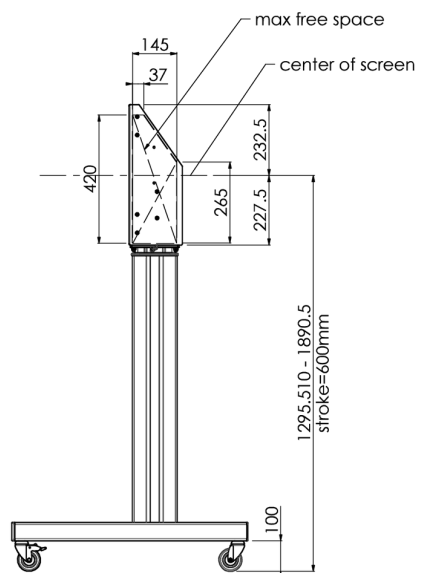

Floor lift on wheels for large format (touch) displays up to 120 kg with lockable lid for protection

Floor lift XL on wheels for (touch) screens bigger than 65", max 120 kg A motorized trolley for touch screens up to VESA 600-400. What makes this product so unique is its screen flexibility and installation ease, within just three steps the product is installed and ready for use. This wheeled stand with electrical height adjustment has continuous and silent height adjustment and an integrated screen bracket containing most VESA patterns, making it suitable for almost every display. The embedded VESA bracket has another special feature, it can be used as support for a Desktop PC at the back. Please note: If your screen is too big (VESA 600-500/600, VESA 800-500/600 or VESA 800-400), please use the [MD 052B7288](#) adapter.

01 TECHNICAL SPECIFICATION

Number of screens	1
Screen size	32" - 86"
Max weight capacity	120kg / monitor
VESA minimum	200 x 200mm
VESA maximum	600 x 400mm

02 DIMENSIONS / WEIGHT

Product dimensions W x H x D

1058 x 1890.5 x 772mm

Weight (without box)

52kg

03 RELATED INFORMATION

Related products

[MD 063B7240](#), [MD 052B7288](#)

All trademarks and registered trademarks acknowledged. E & O E. Specification subject to change without notice. All LCD's comply with ISO-9241-307:2008 in connection with pixel defects.