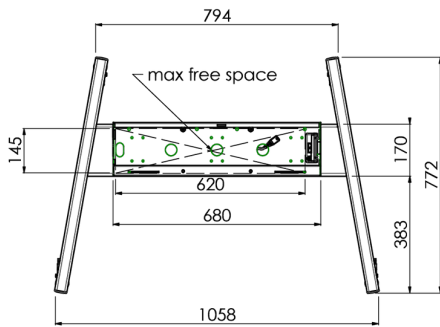

Floor lift on wheels for large format (touch) displays up to 120 kg with lockable lid for protection

Floor lift XL on wheels for (touch) screens bigger than 65", max 120 kg A motorized trolley for touch screens up to VESA 600-400. What makes this product so unique is its screen flexibility and installation ease, within just three steps the product is installed and ready for use. This wheeled stand with electrical height adjustment has continuous and silent height adjustment and an integrated screen bracket containing most VESA patterns, making it suitable for almost every display. The embedded VESA bracket has another special feature, it can be used as support for a Desktop PC at the back. Please note: If your screen is too big (VESA 600-500/600, VESA 800-500/600 or VESA 800-400), please use the [MD 052B7288](#) adapter.

01 ESPECIFICACIÓN TÉCNICA

Número de pantallas	1
Tamaño de pantalla	32" - 86"
Peso máximo	120kg / monitor
VESA minimum	200 x 200mm
VESA maximum	600 x 400mm

02 DIMENSIONES / PESO

Producto dimensiones W x H x D

1058 x 1890.5 x 772mm

Peso (sin caja)

52kg

03 INFORMACIÓN RELACIONADA

Productos relacionados

[MD 063B7240](#), [MD 052B7288](#)

All trademarks and registered trademarks acknowledged. E & O E. Specification subject to change without notice. All LCD's comply with ISO-9241-307:2008 in connection with pixel defects.