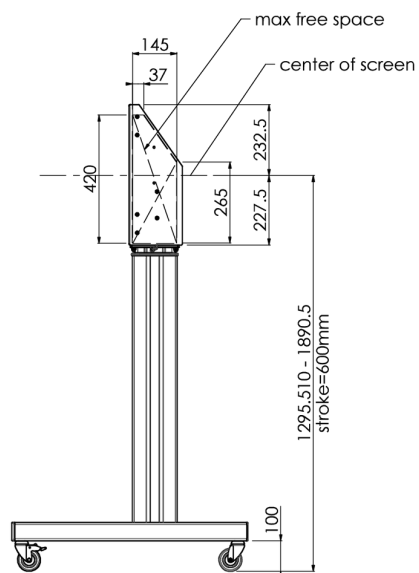

Floor lift on wheels for large format (touch) displays up to 120 kg with lockable lid for protection

Floor lift XL on wheels for (touch) screens bigger than 65", max 120 kg A motorized trolley for touch screens up to VESA 600-400. What makes this product so unique is its screen flexibility and installation ease, within just three steps the product is installed and ready for use. This wheeled stand with electrical height adjustment has continuous and silent height adjustment and an integrated screen bracket containing most VESA patterns, making it suitable for almost every display. The embedded VESA bracket has another special feature, it can be used as support for a Desktop PC at the back. Please note: If your screen is too big (VESA 600-500/600, VESA 800-500/600 or VESA 800-400), please use the [MD 052B7288](#) adapter.

01 ESPECIFICACIÓN TÉCNICA

Número de pantallas	1
Tamaño de pantalla	32" - 86"
Peso máximo	120kg / monitor
VESA minimum	200 x 200mm
VESA maximum	600 x 400mm

02 DIMENSIONES / PESO

Producto dimensiones W x H x D

1058 x 1890.5 x 772mm

Peso (sin caja)

52kg

03 INFORMACIÓN RELACIONADA

Productos relacionados

[MD 063B7240](#), [MD 052B7288](#)

All trademarks and registered trademarks acknowledged. E & O E. Specification subject to change without notice. All LCD's comply with ISO-9241-307:2008 in connection with pixel defects.