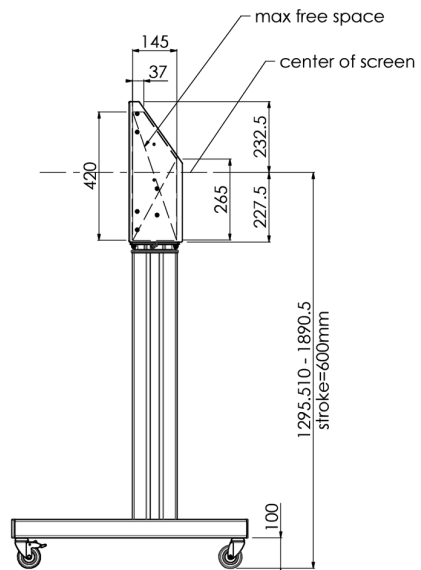

Floor lift on wheels for large format (touch) displays up to 120 kg with lockable lid for protection

Floor lift XL on wheels for (touch) screens bigger than 65", max 120 kg A motorized trolley for touch screens up to VESA 600-400. What makes this product so unique is its screen flexibility and installation ease, within just three steps the product is installed and ready for use. This wheeled stand with electrical height adjustment has continuous and silent height adjustment and an integrated screen bracket containing most VESA patterns, making it suitable for almost every display. The embedded VESA bracket has another special feature, it can be used as support for a Desktop PC at the back. Please note: If your screen is too big (VESA 600-500/600, VESA 800-500/600 or VESA 800-400), please use the [MD 052B7288](#) adapter.

01 ESPECIFICACIÓN TÉCNICA

Número de pantallas	1
Tamaño de pantalla	32" - 86"
Peso máximo	120kg / monitor
VESA minimum	200 x 200mm
VESA maximum	600 x 400mm

02 DIMENSIONES / PESO

Producto dimensiones W x H x D

1058 x 1890.5 x 772mm

Peso (sin caja)

52kg

03 INFORMACIÓN RELACIONADA

Productos relacionados

[MD 063B7240](#), [MD 052B7288](#)

All trademarks and registered trademarks acknowledged. E & O E. Specification subject to change without notice. All LCD's comply with ISO-9241-307:2008 in connection with pixel defects.