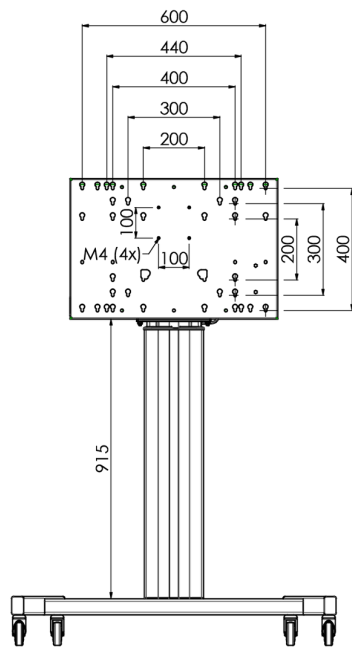

Floor lift on wheels for large format (touch) displays up to 120 kg with lockable lid for protection

Floor lift XL on wheels for (touch) screens bigger than 65", max 120 kg A motorized trolley for touch screens up to VESA 600-400. What makes this product so unique is its screen flexibility and installation ease, within just three steps the product is installed and ready for use. This wheeled stand with electrical height adjustment has continuous and silent height adjustment and an integrated screen bracket containing most VESA patterns, making it suitable for almost every display. The embedded VESA bracket has another special feature, it can be used as support for a Desktop PC at the back. Please note: If your screen is too big (VESA 600-500/600, VESA 800-500/600 or VESA 800-400), please use the [MD 052B7288](#) adapter.

01 ESPECIFICACIÓN TÉCNICA

Número de pantallas	1
Tamaño de pantalla	32" - 86"
Peso máximo	120kg / monitor
VESA minimum	200 x 200mm
VESA maximum	600 x 400mm

02 DIMENSIONES / PESO

Producto dimensiones W x H x D

1058 x 1890.5 x 772mm

Peso (sin caja)

52kg

03 INFORMACIÓN RELACIONADA

Productos relacionados

[MD 063B7240](#), [MD 052B7288](#)

All trademarks and registered trademarks acknowledged. E & O E. Specification subject to change without notice. All LCD's comply with ISO-9241-307:2008 in connection with pixel defects.