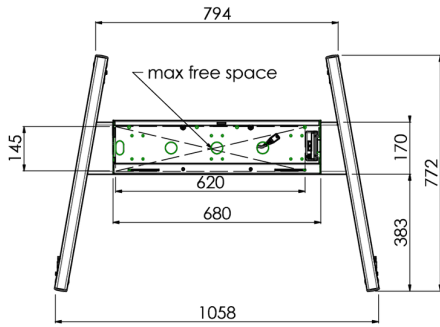

Floor lift on wheels for large format (touch) displays up to 120 kg with lockable lid for protection

Floor lift XL on wheels for (touch) screens bigger than 65", max 120 kg A motorized trolley for touch screens up to VESA 600-400. What makes this product so unique is its screen flexibility and installation ease, within just three steps the product is installed and ready for use. This wheeled stand with electrical height adjustment has continuous and silent height adjustment and an integrated screen bracket containing most VESA patterns, making it suitable for almost every display. The embedded VESA bracket has another special feature, it can be used as support for a Desktop PC at the back. Please note: If your screen is too big (VESA 600-500/600, VESA 800-500/600 or VESA 800-400), please use the [MD 052B7288](#) adapter.

01 ESPECIFICACIÓN TÉCNICA

Número de pantallas	1
Tamaño de pantalla	32" - 86"
Peso máximo	120kg / monitor
VESA minimum	200 x 200mm
VESA maximum	600 x 400mm

02 DIMENSIONES / PESO

Producto dimensiones W x H x D

1058 x 1890.5 x 772mm

Peso (sin caja)

52kg

03 INFORMACIÓN RELACIONADA

Productos relacionados

[MD 063B7240](#), [MD 052B7288](#)

All trademarks and registered trademarks acknowledged. E & O E. Specification subject to change without notice. All LCD's comply with ISO-9241-307:2008 in connection with pixel defects.