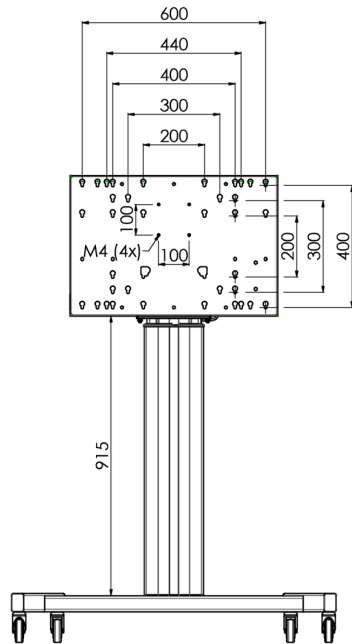

Floor lift on wheels for large format (touch) displays up to 120 kg with lockable lid for protection

Floor lift XL on wheels for (touch) screens bigger than 65", max 120 kg A motorized trolley for touch screens up to VESA 600-400. What makes this product so unique is its screen flexibility and installation ease, within just three steps the product is installed and ready for use. This wheeled stand with electrical height adjustment has continuous and silent height adjustment and an integrated screen bracket containing most VESA patterns, making it suitable for almost every display. The embedded VESA bracket has another special feature, it can be used as support for a Desktop PC at the back. Please note: If your screen is too big (VESA 600-500/600, VESA 800-500/600 or VESA 800-400), please use the [MD 052B7288](#) adapter.

01 ESPECIFICACIÓN TÉCNICA

Número de pantallas	1
Tamaño de pantalla	32" - 86"
Peso máximo	120kg / monitor
VESA minimum	200 x 200mm
VESA maximum	600 x 400mm

02 DIMENSIONES / PESO

Producto dimensiones W x H x D

1058 x 1890.5 x 772mm

Peso (sin caja)

52kg

03 INFORMACIÓN RELACIONADA

Productos relacionados

[MD 063B7240](#), [MD 052B7288](#)

All trademarks and registered trademarks acknowledged. E & O E. Specification subject to change without notice. All LCD's comply with ISO-9241-307:2008 in connection with pixel defects.