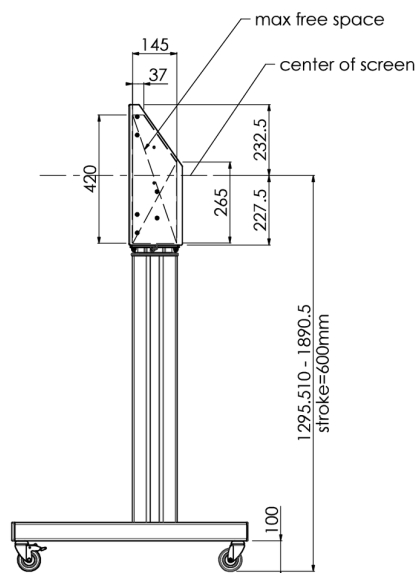

Floor lift on wheels for large format (touch) displays up to 120 kg with lockable lid for protection

Floor lift XL on wheels for (touch) screens bigger than 65", max 120 kg A motorized trolley for touch screens up to VESA 600-400. What makes this product so unique is its screen flexibility and installation ease, within just three steps the product is installed and ready for use. This wheeled stand with electrical height adjustment has continuous and silent height adjustment and an integrated screen bracket containing most VESA patterns, making it suitable for almost every display. The embedded VESA bracket has another special feature, it can be used as support for a Desktop PC at the back. Please note: If your screen is too big (VESA 600-500/600, VESA 800-500/600 or VESA 800-400), please use the [MD 052B7288](#) adapter.

01 TECHNICAL SPECIFICATION

Number of screens	1
Screen size	32" - 86"
Max weight capacity	120kg / monitor
VESA minimum	200 x 200mm
VESA maximum	600 x 400mm

02 DIMENSIONS / WEIGHT

Product dimensions W x H x D

1058 x 1890.5 x 772mm

Weight (without box)

52kg

03 RELATED INFORMATION

Related products

[MD 063B7240](#), [MD 052B7288](#)

All trademarks and registered trademarks acknowledged. E & O E. Specification subject to change without notice. All LCD's comply with ISO-9241-307:2008 in connection with pixel defects.