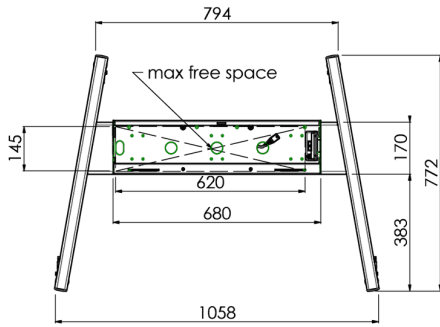

Floor lift on wheels for large format (touch) displays up to 120 kg with lockable lid for protection

Floor lift XL on wheels for (touch) screens bigger than 65", max 120 kg A motorized trolley for touch screens up to VESA 600-400. What makes this product so unique is its screen flexibility and installation ease, within just three steps the product is installed and ready for use. This wheeled stand with electrical height adjustment has continuous and silent height adjustment and an integrated screen bracket containing most VESA patterns, making it suitable for almost every display. The embedded VESA bracket has another special feature, it can be used as support for a Desktop PC at the back. Please note: If your screen is too big (VESA 600-500/600, VESA 800-500/600 or VESA 800-400), please use the [MD 052B7288](#) adapter.

01 TECHNICAL SPECIFICATION

Number of screens	1
Screen size	32" - 86"
Max weight capacity	120kg / monitor
VESA minimum	200 x 200mm
VESA maximum	600 x 400mm

02 DIMENSIONS / WEIGHT

Product dimensions W x H x D

1058 x 1890.5 x 772mm

Weight (without box)

52kg

03 RELATED INFORMATION

Related products

[MD 063B7240](#), [MD 052B7288](#)

All trademarks and registered trademarks acknowledged. E & O E. Specification subject to change without notice. All LCD's comply with ISO-9241-307:2008 in connection with pixel defects.