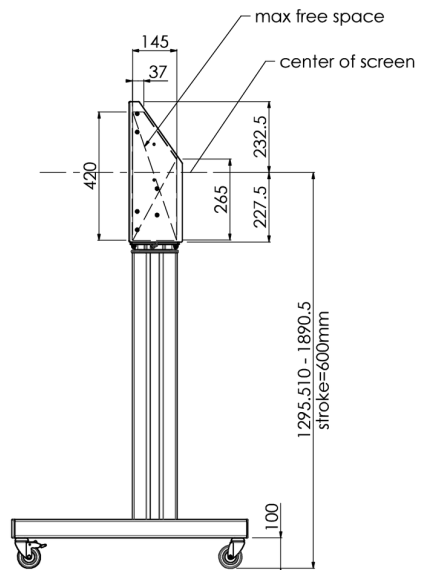

Floor lift on wheels for large format (touch) displays up to 120 kg with lockable lid for protection

Floor lift XL on wheels for (touch) screens bigger than 65", max 120 kg A motorized trolley for touch screens up to VESA 600-400. What makes this product so unique is its screen flexibility and installation ease, within just three steps the product is installed and ready for use. This wheeled stand with electrical height adjustment has continuous and silent height adjustment and an integrated screen bracket containing most VESA patterns, making it suitable for almost every display. The embedded VESA bracket has another special feature, it can be used as support for a Desktop PC at the back. Please note: If your screen is too big (VESA 600-500/600, VESA 800-500/600 or VESA 800-400), please use the [MD 052B7288](#) adapter.

01 TECHNICAL SPECIFICATION

Number of screens	1
Screen size	32" - 86"
Max weight capacity	120kg / monitor
VESA minimum	200 x 200mm
VESA maximum	600 x 400mm

02 DIMENSIONS / WEIGHT

Product dimensions W x H x D

1058 x 1890.5 x 772mm

Weight (without box)

52kg

03 RELATED INFORMATION

Related products

[MD 063B7240](#), [MD 052B7288](#)

All trademarks and registered trademarks acknowledged. E & O E. Specification subject to change without notice. All LCD's comply with ISO-9241-307:2008 in connection with pixel defects.