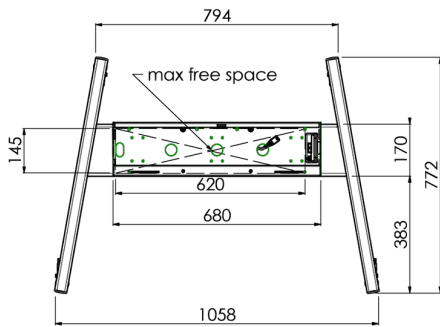

Floor lift on wheels for large format (touch) displays up to 120 kg with lockable lid for protection

Floor lift XL on wheels for (touch) screens bigger than 65", max 120 kg A motorized trolley for touch screens up to VESA 600-400. What makes this product so unique is its screen flexibility and installation ease, within just three steps the product is installed and ready for use. This wheeled stand with electrical height adjustment has continuous and silent height adjustment and an integrated screen bracket containing most VESA patterns, making it suitable for almost every display. The embedded VESA bracket has another special feature, it can be used as support for a Desktop PC at the back. Please note: If your screen is too big (VESA 600-500/600, VESA 800-500/600 or VESA 800-400), please use the [MD 052B7288](#) adapter.

01 TECHNICAL SPECIFICATION

Number of screens	1
Screen size	32" - 86"
Max weight capacity	120kg / monitor
VESA minimum	200 x 200mm
VESA maximum	600 x 400mm

02 DIMENSIONS / WEIGHT

Product dimensions W x H x D

1058 x 1890.5 x 772mm

Weight (without box)

52kg

03 RELATED INFORMATION

Related products

[MD 063B7240](#), [MD 052B7288](#)

All trademarks and registered trademarks acknowledged. E & O E. Specification subject to change without notice. All LCD's comply with ISO-9241-307:2008 in connection with pixel defects.