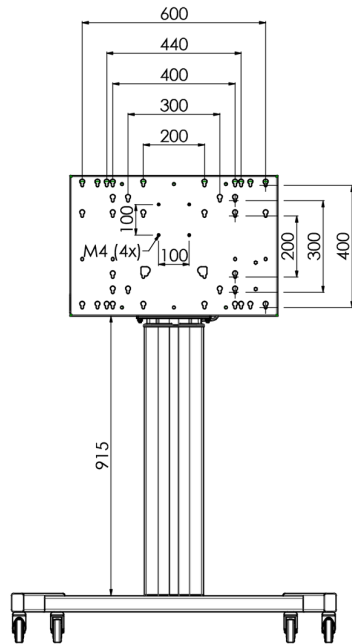

Floor lift on wheels for large format (touch) displays up to 120 kg with lockable lid for protection

Floor lift XL on wheels for (touch) screens bigger than 65", max 120 kg A motorized trolley for touch screens up to VESA 600-400. What makes this product so unique is its screen flexibility and installation ease, within just three steps the product is installed and ready for use. This wheeled stand with electrical height adjustment has continuous and silent height adjustment and an integrated screen bracket containing most VESA patterns, making it suitable for almost every display. The embedded VESA bracket has another special feature, it can be used as support for a Desktop PC at the back. Please note: If your screen is too big (VESA 600-500/600, VESA 800-500/600 or VESA 800-400), please use the [MD 052B7288](#) adapter.

01 TECHNICAL SPECIFICATION

Number of screens	1
Screen size	32" - 86"
Max weight capacity	120kg / monitor
VESA minimum	200 x 200mm
VESA maximum	600 x 400mm

02 DIMENSIONS / WEIGHT

Product dimensions W x H x D

1058 x 1890.5 x 772mm

Weight (without box)

52kg

03 RELATED INFORMATION

Related products

[MD 063B7240](#), [MD 052B7288](#)

All trademarks and registered trademarks acknowledged. E & O E. Specification subject to change without notice. All LCD's comply with ISO-9241-307:2008 in connection with pixel defects.