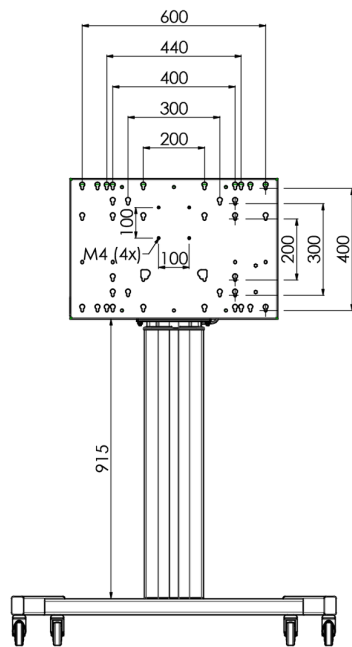

Floor lift on wheels for large format (touch) displays up to 120 kg with lockable lid for protection

Floor lift XL on wheels for (touch) screens bigger than 65", max 120 kg A motorized trolley for touch screens up to VESA 600-400. What makes this product so unique is its screen flexibility and installation ease, within just three steps the product is installed and ready for use. This wheeled stand with electrical height adjustment has continuous and silent height adjustment and an integrated screen bracket containing most VESA patterns, making it suitable for almost every display. The embedded VESA bracket has another special feature, it can be used as support for a Desktop PC at the back. Please note: If your screen is too big (VESA 600-500/600, VESA 800-500/600 or VESA 800-400), please use the [MD 052B7288](#) adapter.

01 TECHNICAL SPECIFICATION

Number of screens	1
Screen size	32" - 86"
Max weight capacity	120kg / monitor
VESA minimum	200 x 200mm
VESA maximum	600 x 400mm

02 DIMENSIONS / WEIGHT

Product dimensions W x H x D

1058 x 1890.5 x 772mm

Weight (without box)

52kg

03 RELATED INFORMATION

Related products

[MD 063B7240](#), [MD 052B7288](#)

All trademarks and registered trademarks acknowledged. E & O E. Specification subject to change without notice. All LCD's comply with ISO-9241-307:2008 in connection with pixel defects.