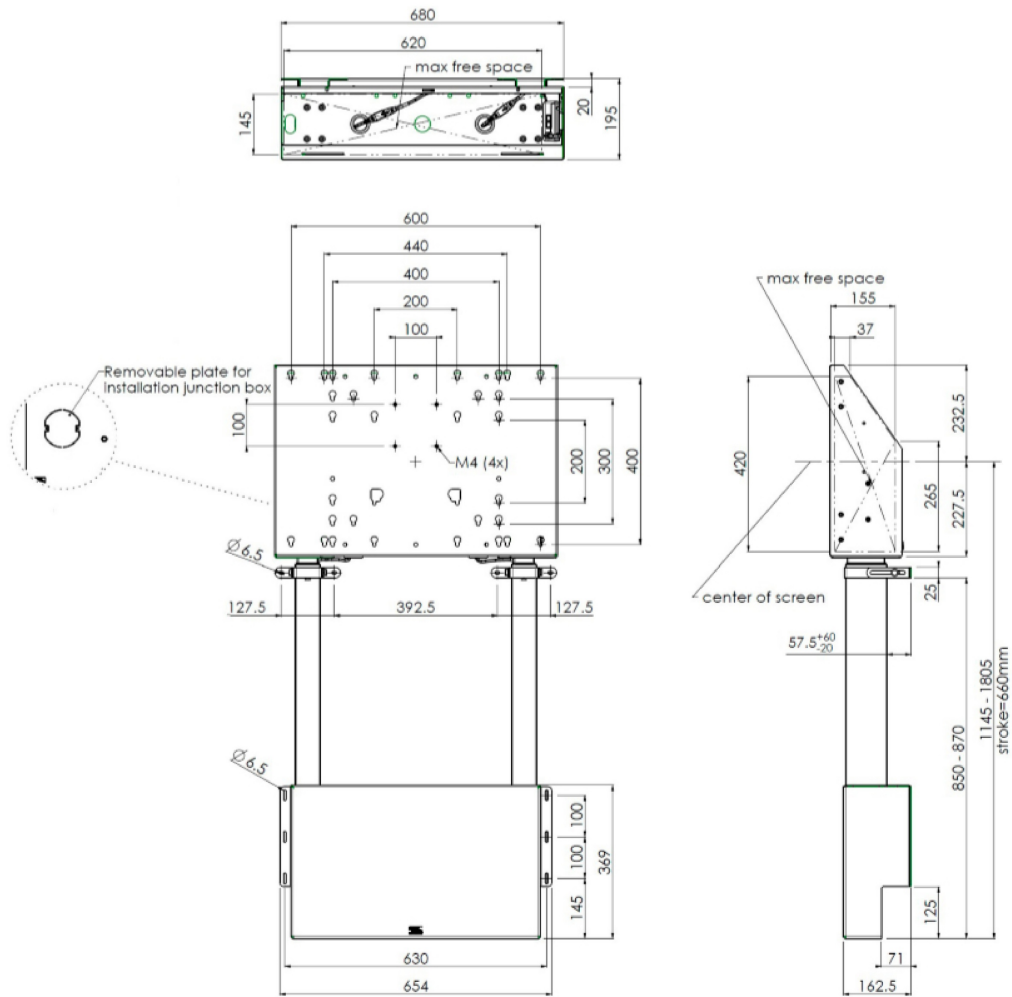

Floor supported wall lift for (touch) screens, max 120 kg A motorized trolley for touch screens up to VESA 600-400. Thanks to its double columns it offers extra stability and robustness for working with a touch display. It features an electrical regulation guaranteeing a continuous and silent height adjustment, and an integrated screen bracket containing most VESA patterns, making it suitable for almost every display. At the back side of the mounting utility, there is space reserved for placing a mini PC or thin client. Please note: If your screen is too big (VESA 600-500/600 or VESA 800-500/600), please use the [MD 052B7280](#) adapter. For screens with VESA 800-400, please use the [MD 052B7265](#) adapter.

## 01 SPECIFIKACE

Screen size	65" - 86"
Váha max.	120kg / monitor

02 ROZMĚRY / HMOTNOST

EAN code

4948570032433

Všechny ochranné známky jsou registrovány a chráněny. Vyhrazené právo na změny. Veškeré ploché panely LCD splňují normu ISO-9241-307:2008 v oblasti počtu vadných pixelů.