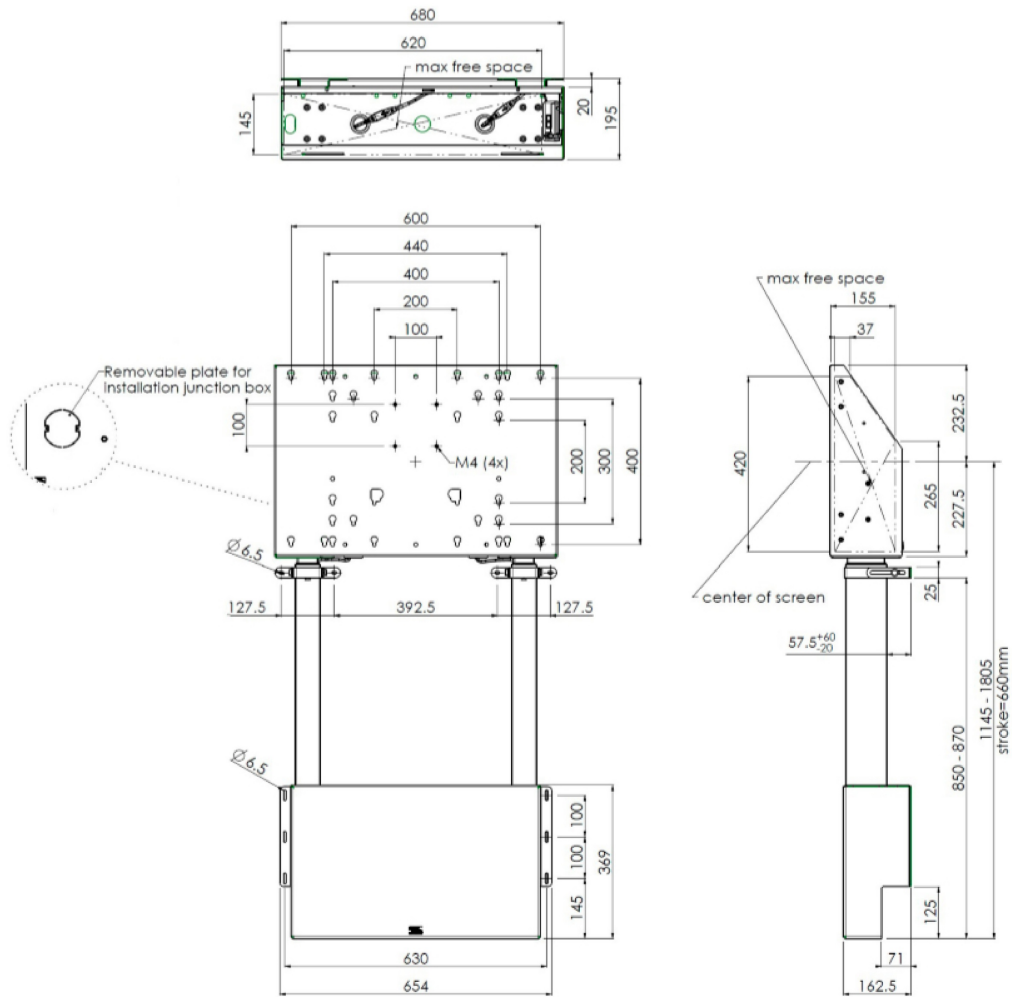

Wall lift for large format (touch) displays up to 120kg.

Floor supported wall lift for (touch) screens, max 120 kg A motorized trolley for touch screens up to VESA 600-400. Thanks to its double columns it offers extra stability and robustness for working with a touch display. It features an electrical regulation guaranteeing a continuous and silent height adjustment, and an integrated screen bracket containing most VESA patterns, making it suitable for almost every display. At the back side of the mounting utility, there is space reserved for placing a mini PC or thin client. Please note: If your screen is too big (VESA 600-500/600 or VESA 800-500/600), please use the [MD 052B7280](#) adapter. For screens with VESA 800-400, please use the [MD 052B7265](#) adapter.

01 TECHNICAL SPECIFICATION

Screen size	65" - 86"
Max weight capacity	120kg / monitor

02 DIMENSIONS / WEIGHT

EAN code

4948570032433

All trademarks and registered trademarks acknowledged. E & O E. Specification subject to change without notice. All LCD's comply with ISO-9241-307:2008 in connection with pixel defects.