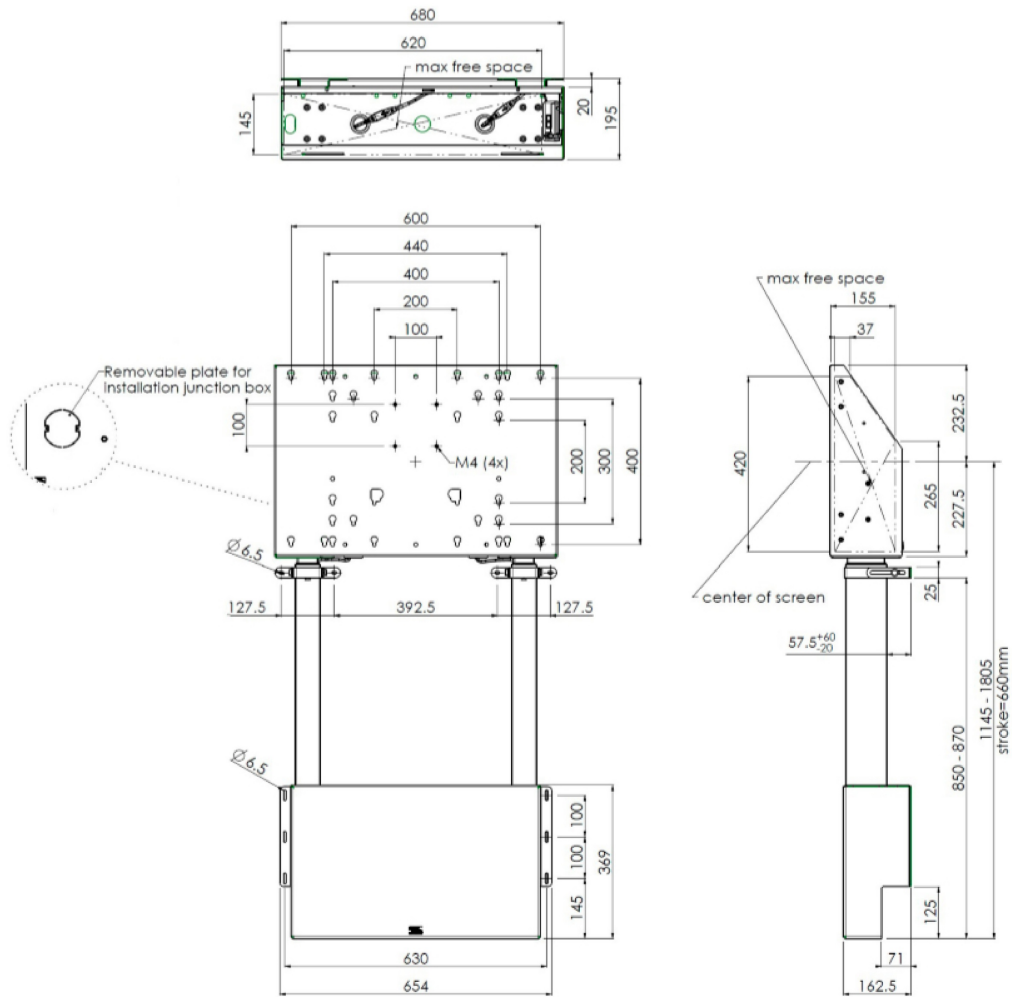

Wall lift for large format (touch) displays up to 120kg.

Floor supported wall lift for (touch) screens, max 120 kg A motorized trolley for touch screens up to VESA 600-400. Thanks to its double columns it offers extra stability and robustness for working with a touch display. It features an electrical regulation guaranteeing a continuous and silent height adjustment, and an integrated screen bracket containing most VESA patterns, making it suitable for almost every display. At the back side of the mounting utility, there is space reserved for placing a mini PC or thin client. Please note: If your screen is too big (VESA 600-500/600 or VESA 800-500/600), please use the [MD 052B7280](#) adapter. For screens with VESA 800-400, please use the [MD 052B7265](#) adapter.

01 ESPECIFICACIÓN TÉCNICA

Tamaño de pantalla	65" - 86"
Peso máximo	120kg / monitor

02 DIMENSIONES / PESO

Código EAN

4948570032433

All trademarks and registered trademarks acknowledged. E & O E. Specification subject to change without notice. All LCD's comply with ISO-9241-307:2008 in connection with pixel defects.