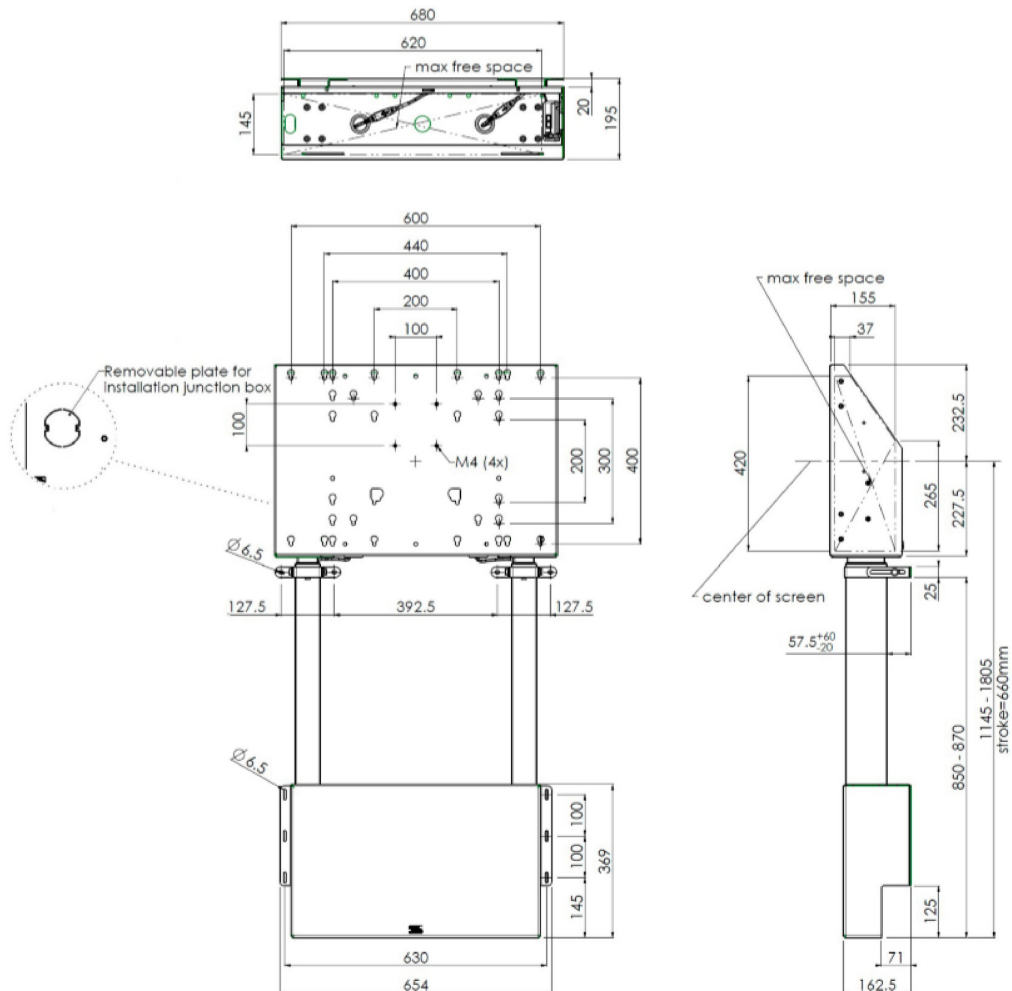

01 TECHNIKAI PARAMÉTEREK

Képernyő mérete

65" - 86"

Maximális teherbírás

120kg / monitor

EAN kód

4948570032433

All trademarks and registered trademarks acknowledged. E & O E. Specification subject to change without notice. All LCD's comply with ISO-9241-307:2008 in connection with pixel defects.