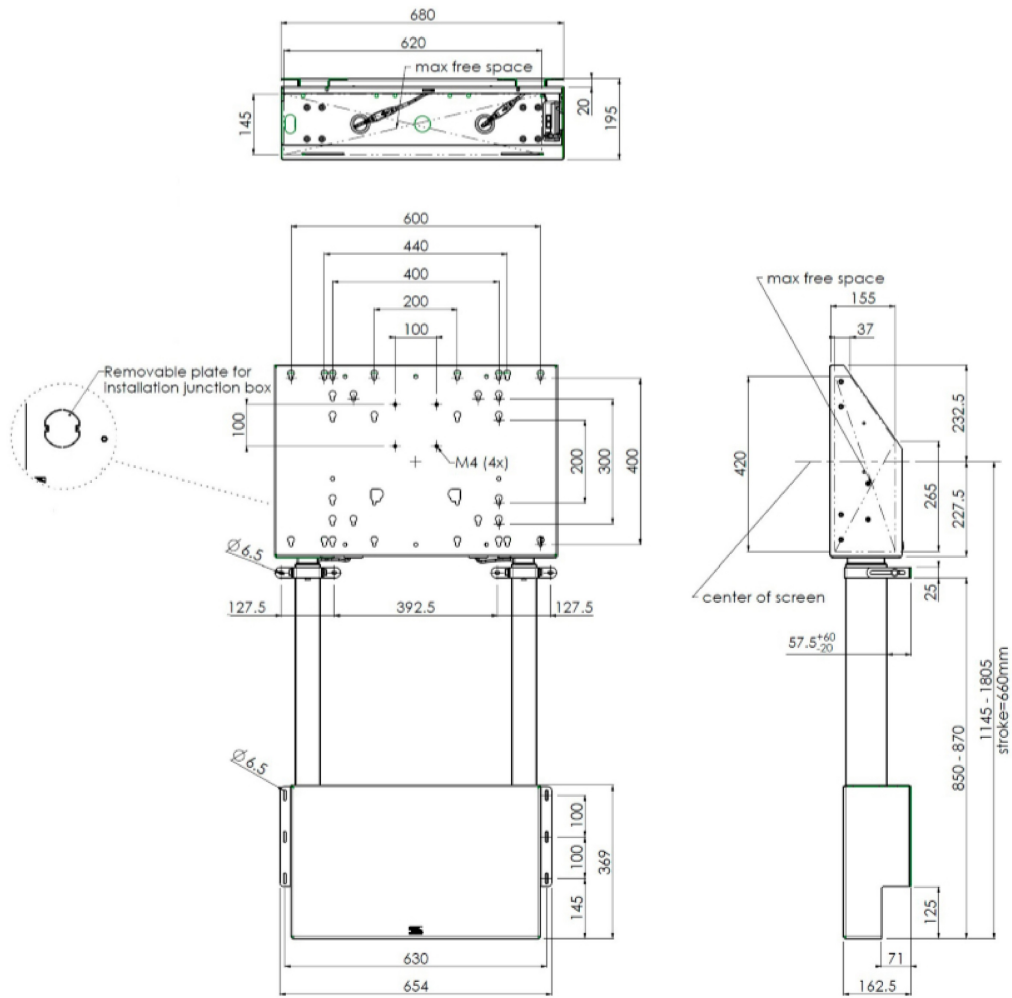

01 TECHNIKAI PARAMÉTEREK

Képernyő mérete

65" - 86"

Maximális teherbírás

120kg / monitor

EAN kód

4948570032433

All trademarks and registered trademarks acknowledged. E & O E. Specification subject to change without notice. All LCD's comply with ISO-9241-307:2008 in connection with pixel defects.