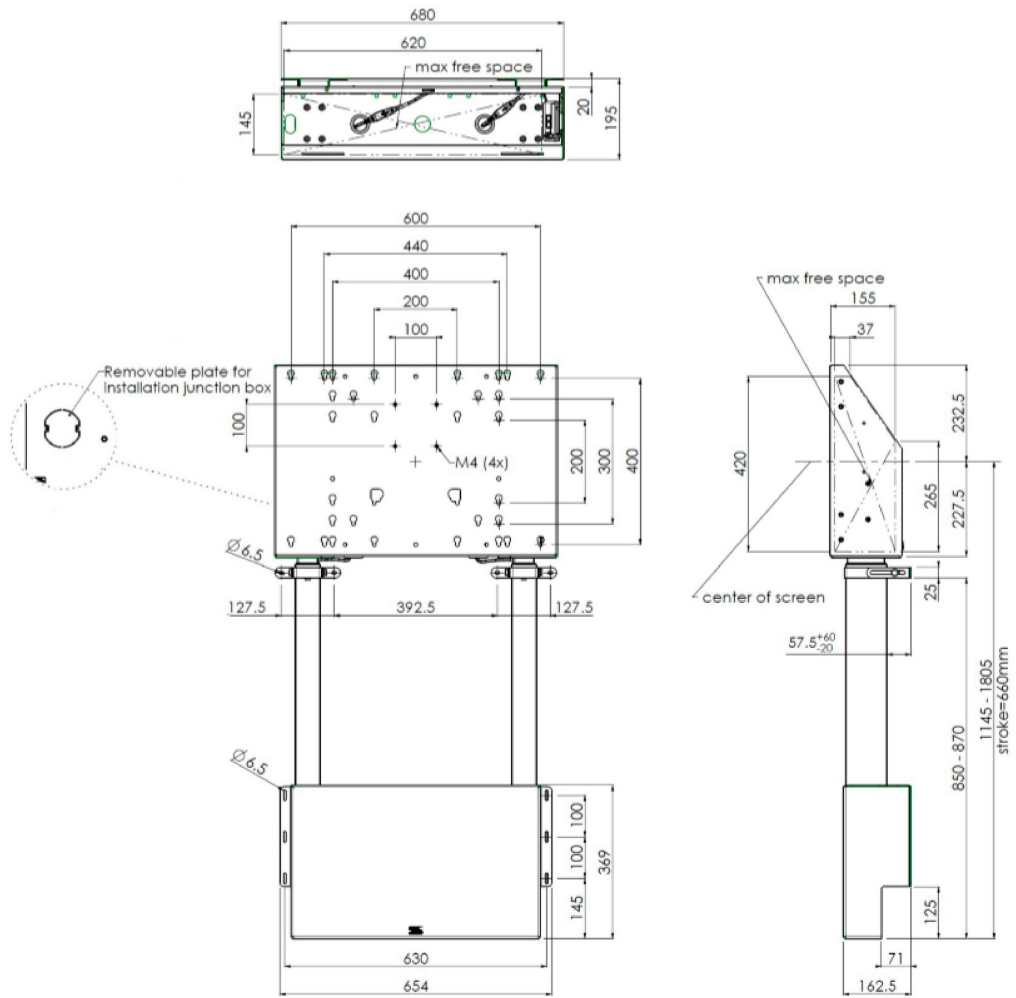

**01** TEHNIČKA SPECIFIKACIJA

|                   |                 |
|-------------------|-----------------|
| Veličina ekrana   | 65" - 86"       |
| Maksimalna težina | 120kg / monitor |

EAN kod

4948570032433

All trademarks and registered trademarks acknowledged. E & O E. Specification subject to change without notice. All LCD's comply with ISO-9241-307:2008 in connection with pixel defects.

© IIYAMA CORPORATION. ALL RIGHTS RESERVED