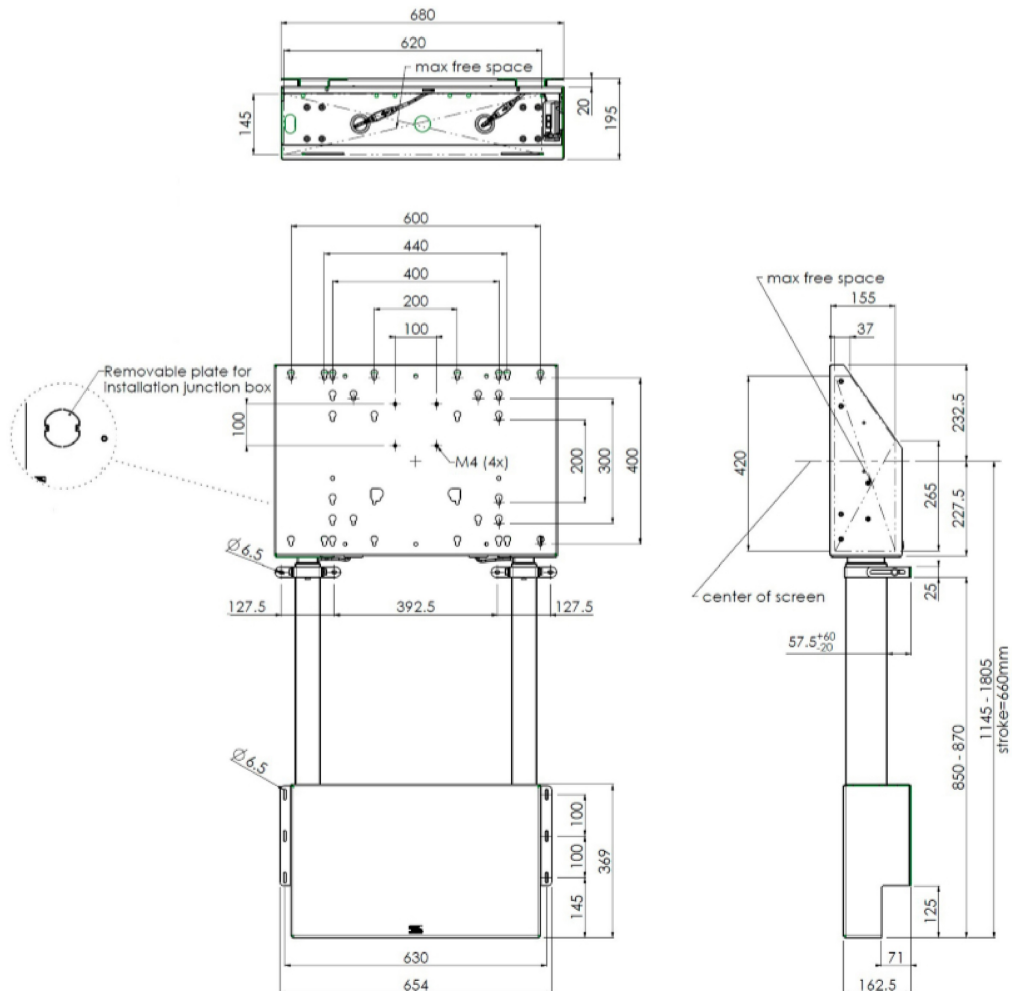

**01** TEHNIČKA SPECIFIKACIJA

|                   |                 |
|-------------------|-----------------|
| Veličina ekrana   | 65" - 86"       |
| Maksimalna težina | 120kg / monitor |

EAN kod

4948570032433

All trademarks and registered trademarks acknowledged. E & O E. Specification subject to change without notice. All LCD's comply with ISO-9241-307:2008 in connection with pixel defects.

© IIYAMA CORPORATION. ALL RIGHTS RESERVED