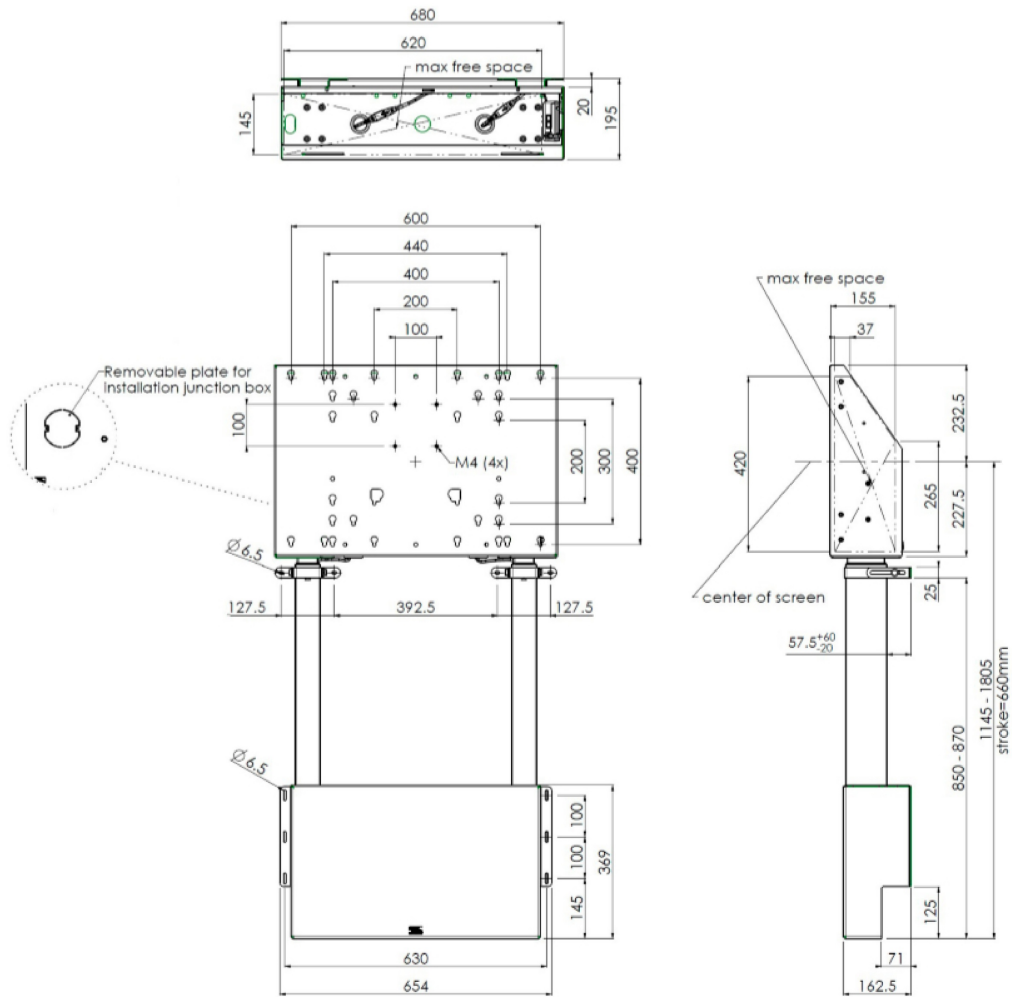

Floor lift on wheels for (touch) flat screens max 120 kg with locable lid for protection

Floor supported wall lift for (touch) screens, max 120 kg A motorized trolley for touch screens up to VESA 600-400. Thanks to its double columns it offers extra stability and robustness for working with a touch display. It features an electrical regulation guaranteeing a continuous and silent height adjustment, and an integrated screen bracket containing most VESA patterns, making it suitable for almost every display. At the back side of the mounting utility, there is space reserved for placing a mini PC or thin client. Please note: If your screen is too big (VESA 600-500/600 or VESA 800-500/600), please use the [MD 052B7280](#) adapter. For screens with VESA 800-400, please use the [MD 052B7265](#) adapter.

01 TECHNICAL SPECIFICATION

Velikost obrazovky

65" - 86"

Max weight capacity

120kg / монитор

02 РАЗМЕР / ВЕС

ЕАН код

4948570032433