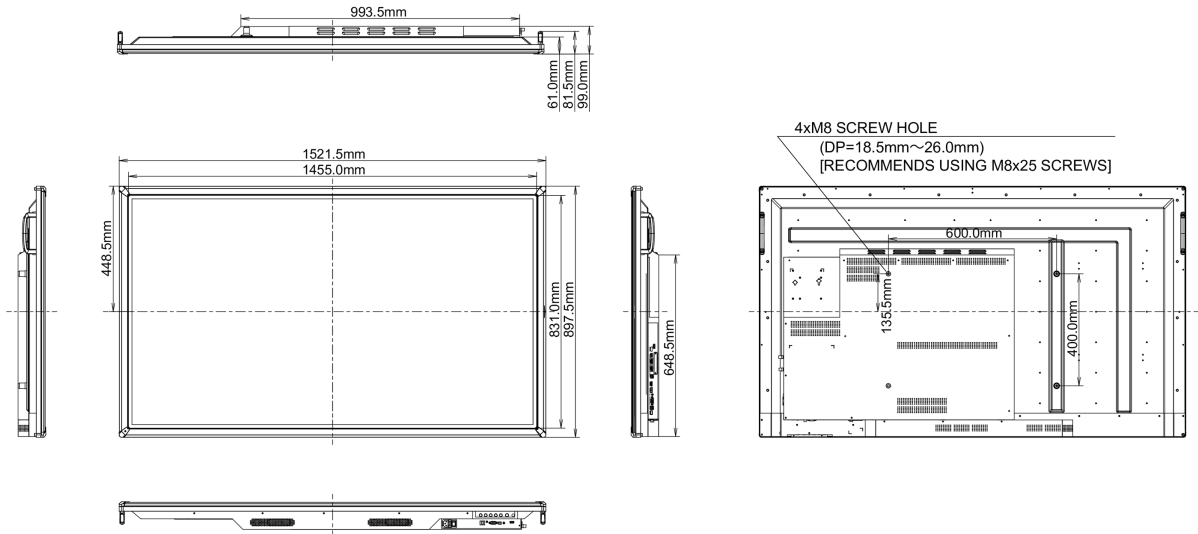

10 MÉRETEK / SÚLY

Termék méretei Sz x H x M	1521.41 x 897.41 x 98.85mm
Súly (doboz nélkül)	45kg
EAN kód	4948570115464

All trademarks and registered trademarks acknowledged. E & O E. Specification subject to change without notice. All LCD's comply with ISO-9241-307:2008 in connection with pixel defects.