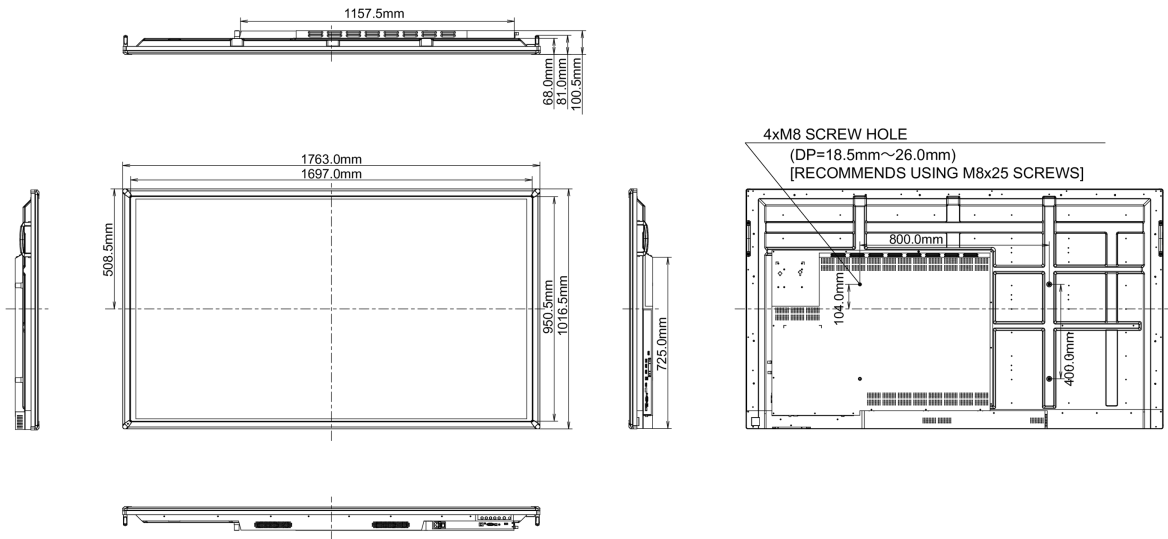

## 10 DIMENSIONS / WEIGHT

<b>Product dimensions W x H x D</b>	1763.5 x 1016.5 x 100.5mm
<b>Weight (without box)</b>	56kg
<b>EAN code</b>	4948570115471

All trademarks and registered trademarks acknowledged. E & O E. Specification subject to change without notice. All LCD's comply with ISO-9241-307:2008 in connection with pixel defects.