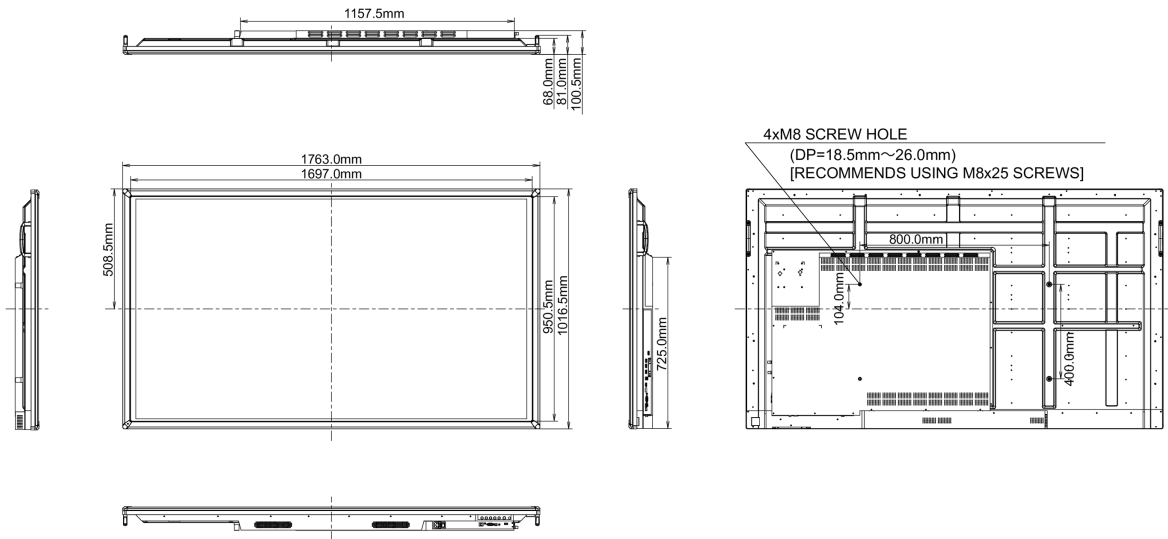

10 MÉRETEK / SÚLY

Termék méretei Sz x H x M	1763.5 x 1016.5 x 100.5mm
Súly (doboz nélkül)	56kg
EAN kód	4948570115471

All trademarks and registered trademarks acknowledged. E & O E. Specification subject to change without notice. All LCD's comply with ISO-9241-307:2008 in connection with pixel defects.