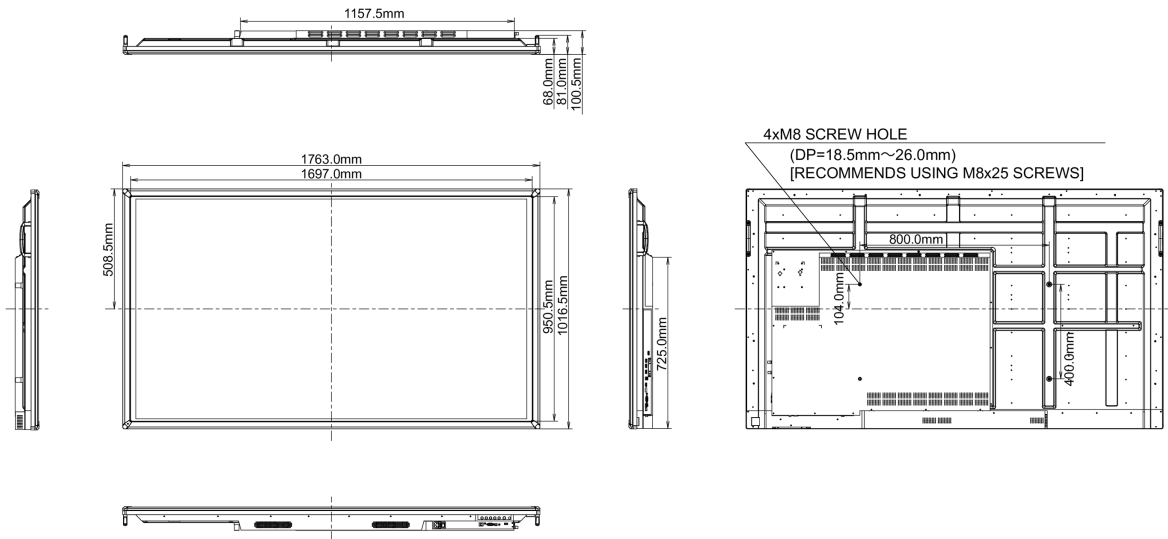

10 DIMENZIJE / TEŽINA

Dimenzije proizvoda Š x V x D	1763.5 x 1016.5 x 100.5mm
Težina (bez kutije)	56kg
EAN kod	4948570115471

All trademarks and registered trademarks acknowledged. E & O E. Specification subject to change without notice. All LCD's comply with ISO-9241-307:2008 in connection with pixel defects.