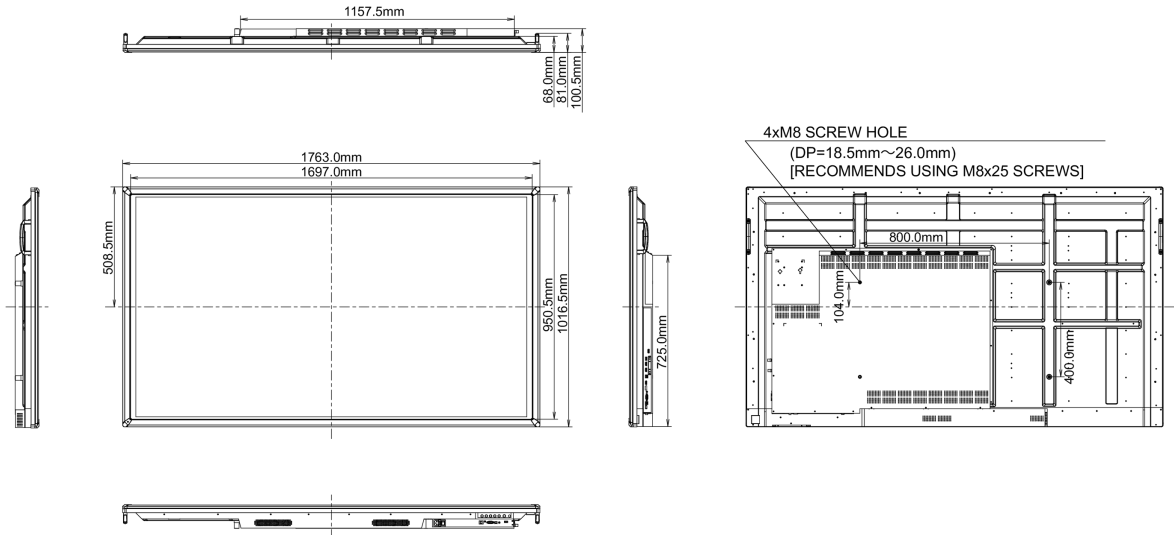

Ürün boyutları G x Y x D

1763.5 x 1016.5 x 100.5mm

Ağırlık (kutu hariç)

56kg

EAN kodu

4948570115471

All trademarks and registered trademarks acknowledged. E & O E. Specification subject to change without notice. All LCD's comply with ISO-9241-307:2008 in connection with pixel defects.