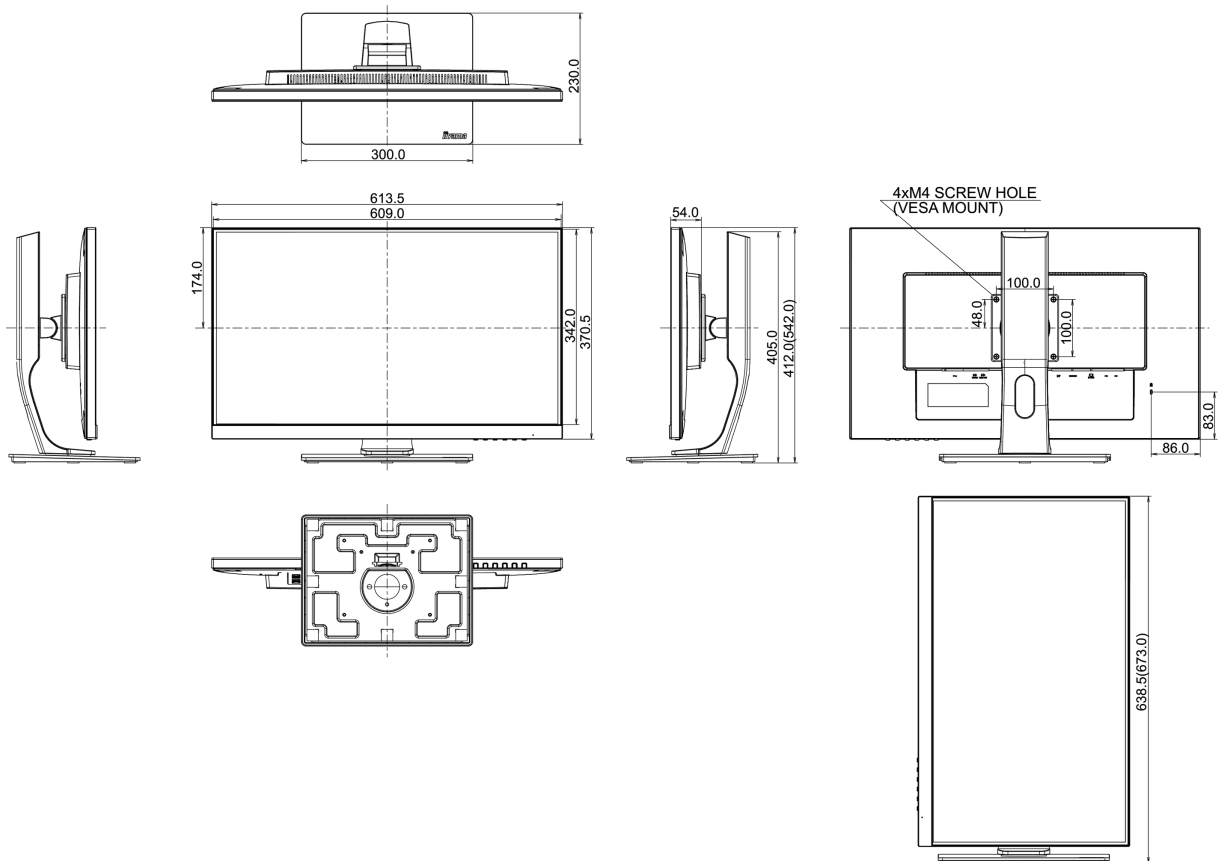

01 DISPLAY CHARACTERISTICS

Diagonal	27", 68.6cm
Panel	TN LED, matte finish
Native resolution	1920 x 1080 (HDMI&DisplayPort, 2.1 megapixel Full HD)
Aspect ratio	16:9
Panel brightness	300 cd/m ²
Static contrast	1000:1
Advanced contrast	80M:1
Response time (GTG)	1ms
Viewing zone	horizontal/vertical: 170°/160°, right/left: 85°/85°, up/down: 80°/80°
Colour support	16.7mIn (sRGB: 99%; NTSC: 72%)
Horizontal Sync	30 - 83kHz
Viewable area W x H	597.6 x 336.15mm, 23.5 x 13.2"
Pixel pitch	0.311mm
Colour	matte

04 MECHANICAL

Display position adjustments	height, pivot (rotation), swivel, tilt
Height adjustment	130mm
Rotation (PIVOT function)	90°
Swivel stand	90°; 45° left; 45° right
Tilt angle	22° up; 5° down
VESA mounting	100 x 100mm

08 DIMENSIONS / WEIGHT

Product dimensions W x H x D	613.5 x 397.5 (527.5) x 230mm
Box dimensions W x H x D	745 x 455 x 207mm
Weight (without box)	6.9kg
EAN code	4948570115372

All trademarks and registered trademarks acknowledged. E & O E. Specification subject to change without notice. All LCD's comply with ISO-9241-307:2008 in connection with pixel defects.