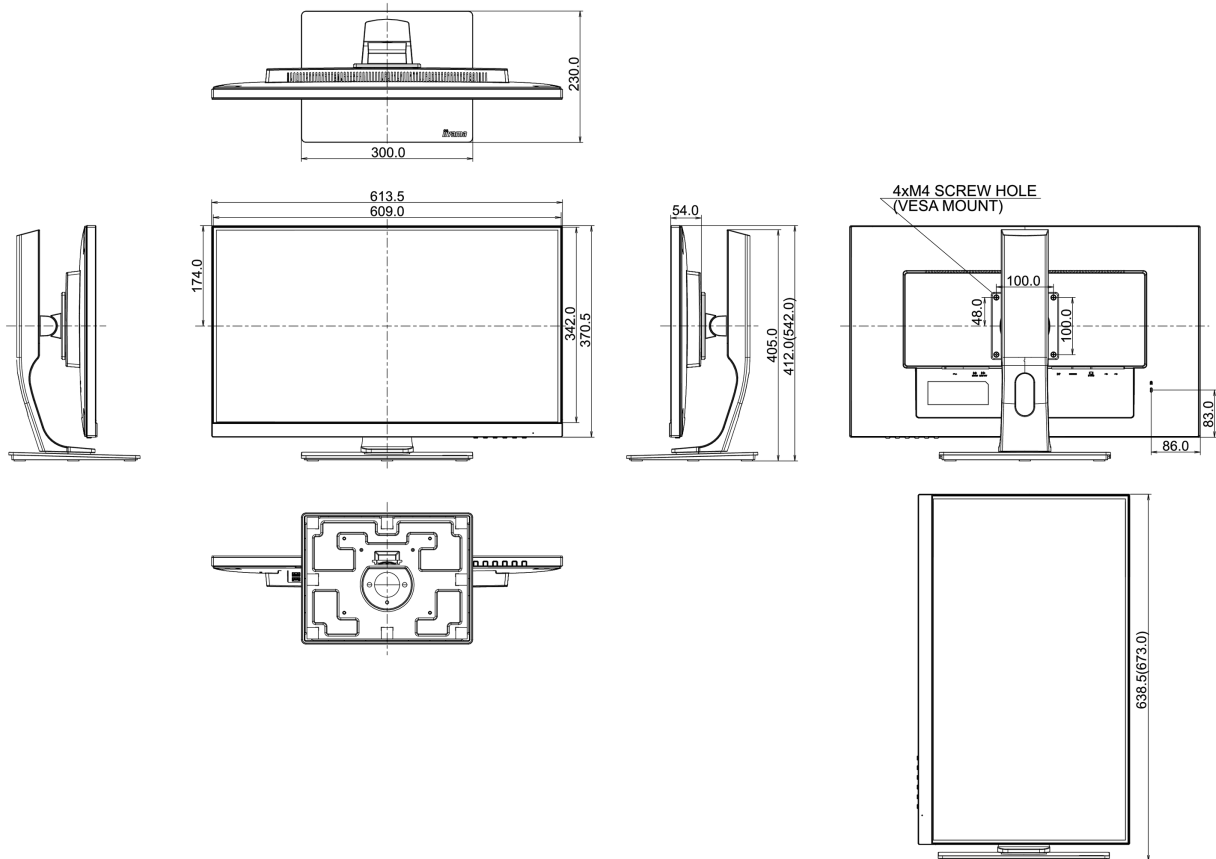

01 DISPLAY CHARACTERISTICS

Diagonal	27", 68.6cm
Panel	TN LED, matte finish
Native resolution	1920 x 1080 (HDMI&DisplayPort, 2.1 megapixel Full HD)
Aspect ratio	16:9
Panel brightness	300 cd/m ²
Static contrast	1000:1
Advanced contrast	80M:1
Response time (GTG)	1ms
Viewing zone	horizontal/vertical: 170°/160°, right/left: 85°/85°, up/down: 80°/80°
Colour support	16.7mIn (sRGB: 99%; NTSC: 72%)
Horizontal Sync	30 - 83kHz
Viewable area W x H	597.6 x 336.15mm, 23.5 x 13.2"
Pixel pitch	0.311mm
Colour	matte

04 MECHANICAL

Display position adjustments	height, pivot (rotation), swivel, tilt
Height adjustment	130mm
Rotation (PIVOT function)	90°
Swivel stand	90°; 45° left; 45° right
Tilt angle	22° up; 5° down
VESA mounting	100 x 100mm

08 DIMENSIONS / WEIGHT

Product dimensions W x H x D	613.5 x 397.5 (527.5) x 230mm
Box dimensions W x H x D	745 x 455 x 207mm
Weight (without box)	6.9kg
EAN code	4948570115372

All trademarks and registered trademarks acknowledged. E & O E. Specification subject to change without notice. All LCD's comply with ISO-9241-307:2008 in connection with pixel defects.