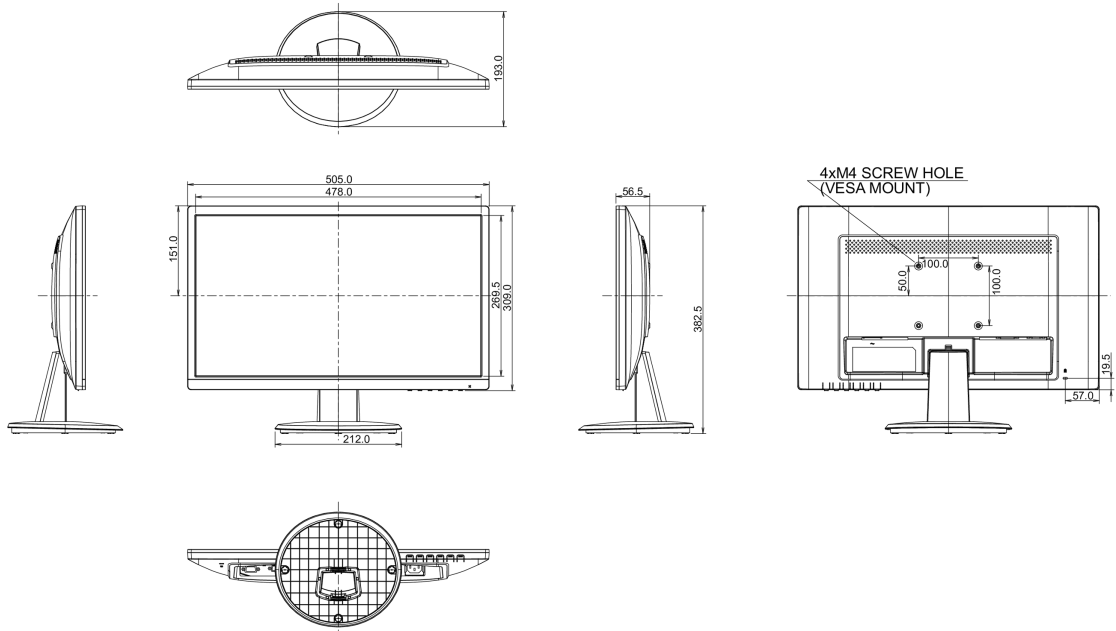

## 08 DIMENSIONS / WEIGHT

Product dimensions W x H x D	505 x 382.5 x 193mm
Weight (without box)	3.0kg
EAN code	4948570115617

All trademarks and registered trademarks acknowledged. E & O E. Specification subject to change without notice. All LCD's comply with ISO-9241-307:2008 in connection with pixel defects.