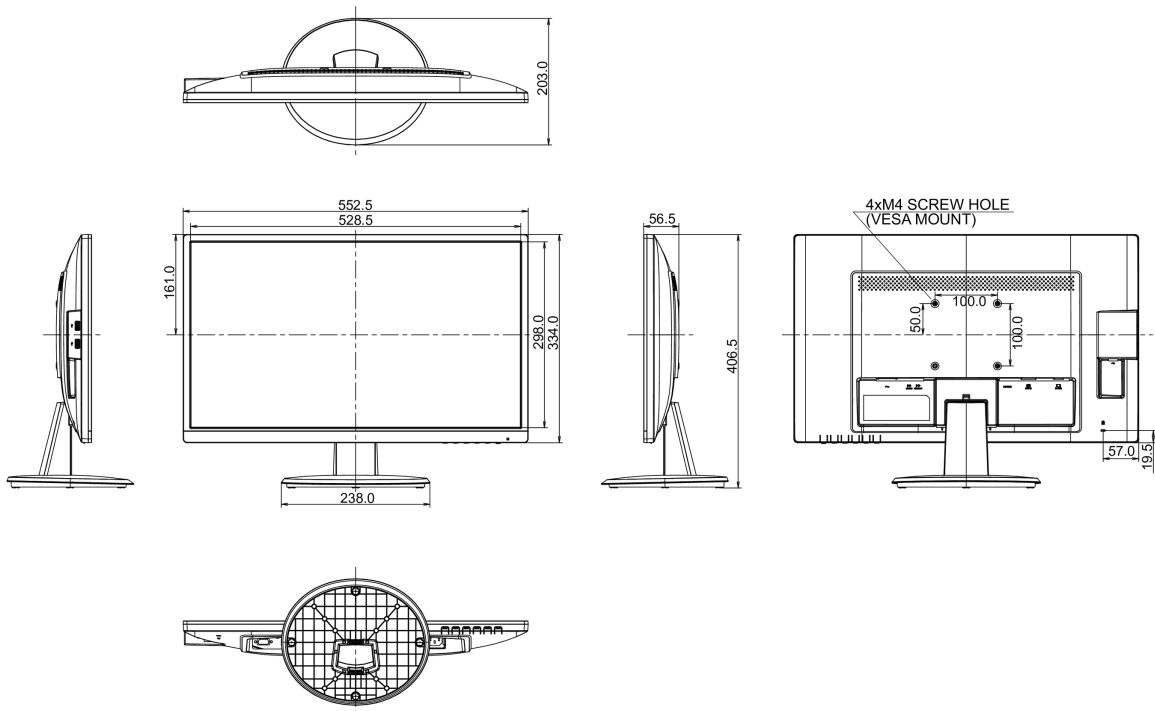

## 04 MECHANICAL

Display position adjustments	tilt
Tilt angle	22° up; 5° down
VESA mounting	100 x 100mm

## 08 DIMENSIONS / WEIGHT

Product dimensions W x H x D	552.5 x 406.5 x 203mm
Box dimensions W x H x D	622 x 410 x 120mm
Weight (without box)	3.9kg
EAN code	4948570115655

All trademarks and registered trademarks acknowledged. E & O E. Specification subject to change without notice. All LCD's comply with ISO-9241-307:2008 in connection with pixel defects.