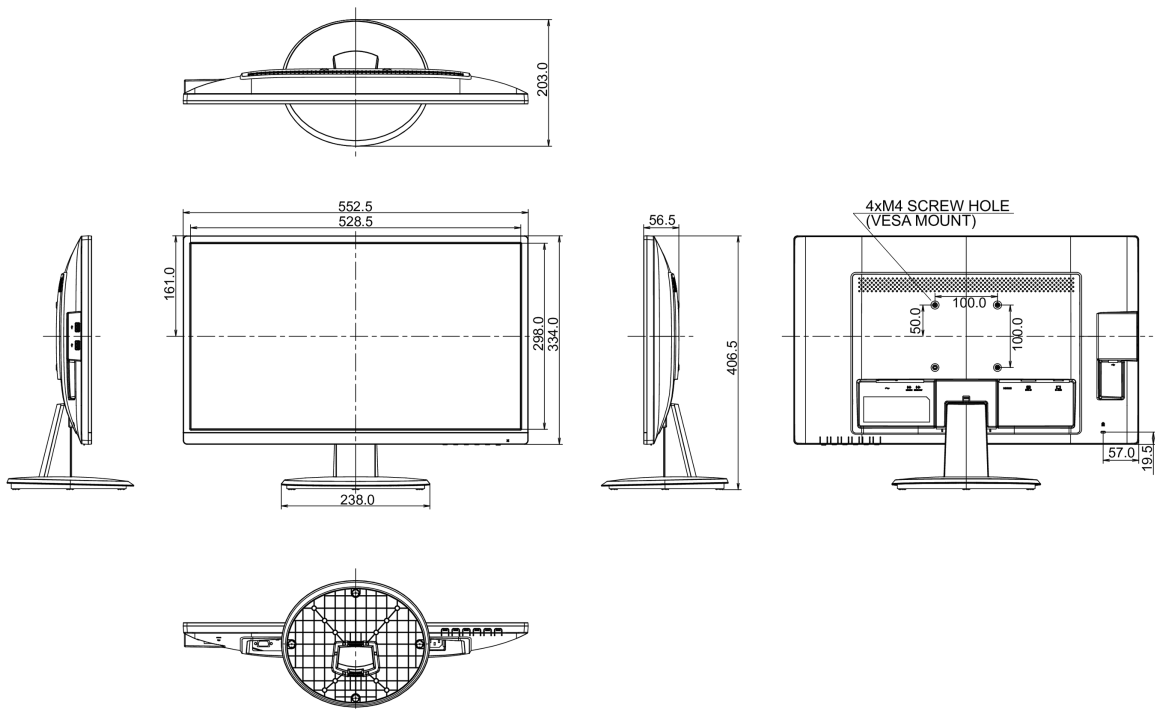

## 08 DIMENSIONES / PESO

Producto dimensiones W x H x D 552.5 x 406.5 x 203mm

Dimensiones de la caja (ancho x alto x fondo) 622 x 410 x 120mm

Peso (sin caja) 3.9kg

Código EAN 4948570115655

All trademarks and registered trademarks acknowledged. E & O E. Specification subject to change without notice. All LCD's comply with ISO-9241-307:2008 in connection with pixel defects.