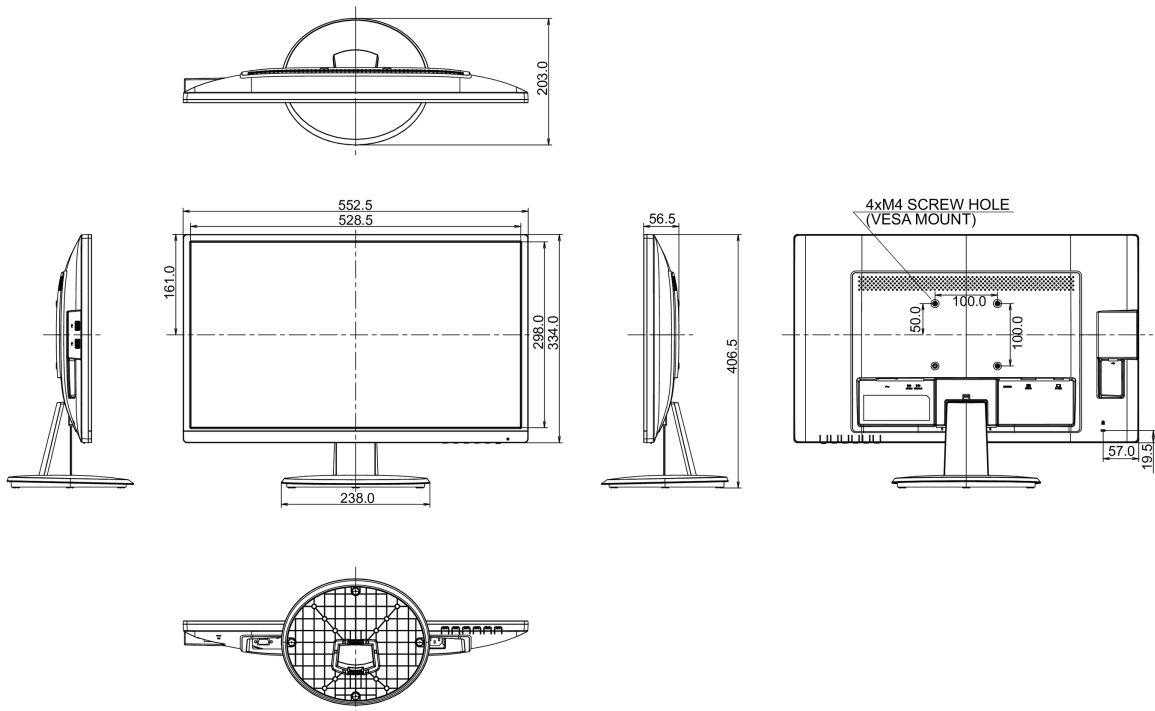

Diagonal	23.8", 60.5cm
Panel	AMVA LED, matte finish
Native resolution	1920 x 1080 @75Hz (HDMI&DisplayPort, 2.1 megapixel Full HD)
Aspect ratio	16:9
Panel brightness	250 cd/m ²
Static contrast	3 000:1
Advanced contrast	80M:1
Response time (GTG)	4ms
Viewing zone	horizontal/vertical: 178°/178°, right/left: 89°/89°, up/down: 89°/89°
Colour support	16.7mIn 8bit (sRGB: 99%; NTSC: 72%)
Horizontal Sync	30 - 80kHz
Viewable area W x H	527 x 296.5mm, 20.7 x 11.7"
Pixel pitch	0.275mm
Colour	matte

04 MECHANICAL

Display position adjustments	tilt
Tilt angle	22° up; 5° down
VESA mounting	100 x 100mm

05 ACCESSORIES INCLUDED

Cables	power, USB, HDMI
Other	quick start guide, safety guide

06 POWER MANAGEMENT

08 DIMENSIONS / WEIGHT

Product dimensions W x H x D	552.5 x 406.5 x 203mm
Box dimensions W x H x D	622 x 410 x 120mm
Weight (without box)	3.9kg
EAN code	4948570115655

All trademarks and registered trademarks acknowledged. E & O E. Specification subject to change without notice. All LCD's comply with ISO-9241-307:2008 in connection with pixel defects.