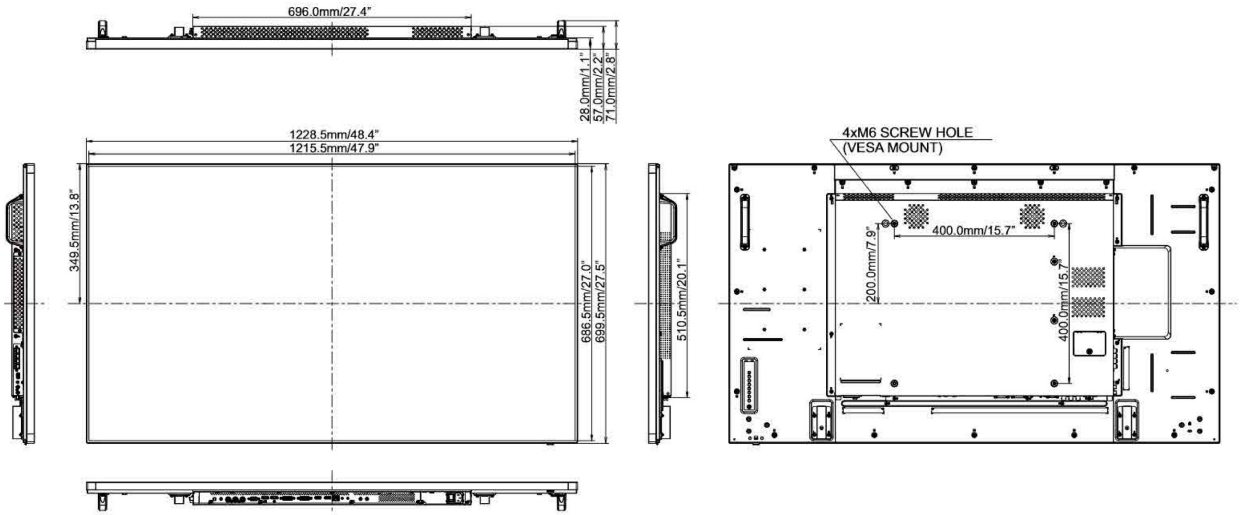

## 09 DIMENSIONS / WEIGHT

<b>Product dimensions W x H x D</b>	1228.5 x 699.5 x 71.0mm
<b>Weight (without box)</b>	24.7kg
<b>EAN code</b>	4948570115884

All trademarks and registered trademarks acknowledged. E & O E. Specification subject to change without notice. All LCD's comply with ISO-9241-307:2008 in connection with pixel defects.