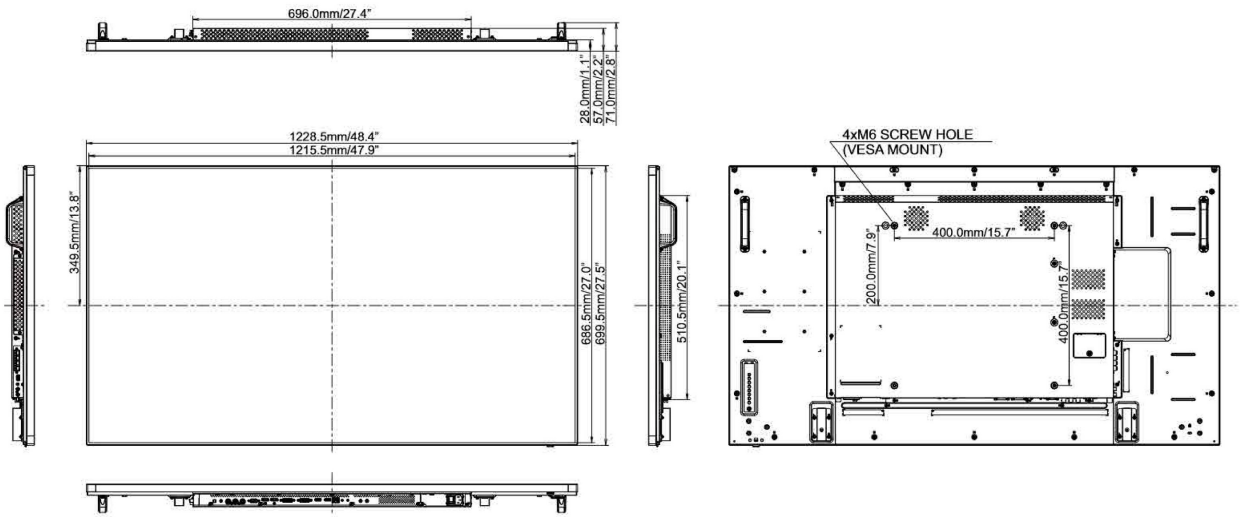

09 DIMENZIJE / TEŽINA

Dimenzije proizvoda Š x V x D	1228.5 x 699.5 x 71.0mm
Težina (bez kutije)	24.7kg
EAN kod	4948570115884

All trademarks and registered trademarks acknowledged. E & O E. Specification subject to change without notice. All LCD's comply with ISO-9241-307:2008 in connection with pixel defects.