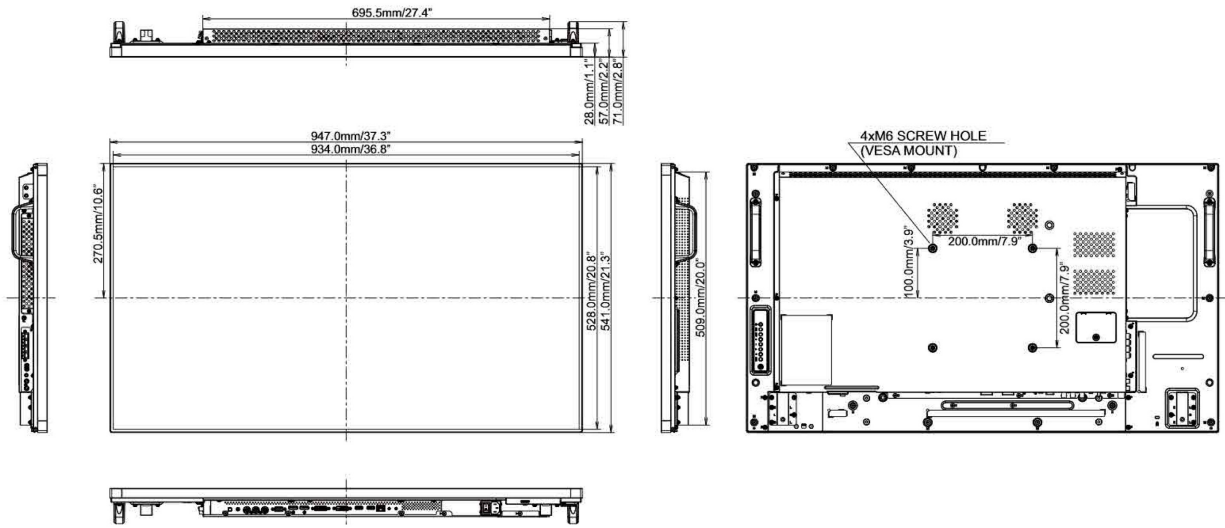

09 DIMENSIONS / WEIGHT

Product dimensions W x H x D	947 x 541 x 71mm
Weight (without box)	15.3kg
EAN code	4948570115860

All trademarks and registered trademarks acknowledged. E & O E. Specification subject to change without notice. All LCD's comply with ISO-9241-307:2008 in connection with pixel defects.