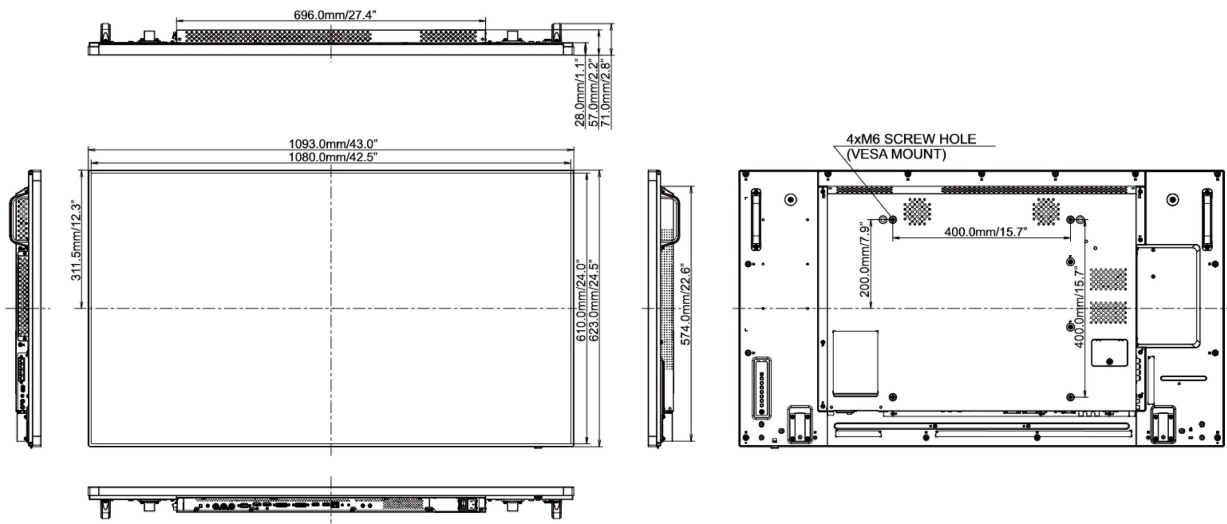

09 DIMENSIONS / WEIGHT

Product dimensions W x H x D	1093 x 623.0 x 71mm
Weight (without box)	19kg
EAN code	4948570115877

All trademarks and registered trademarks acknowledged. E & O E. Specification subject to change without notice. All LCD's comply with ISO-9241-307:2008 in connection with pixel defects.