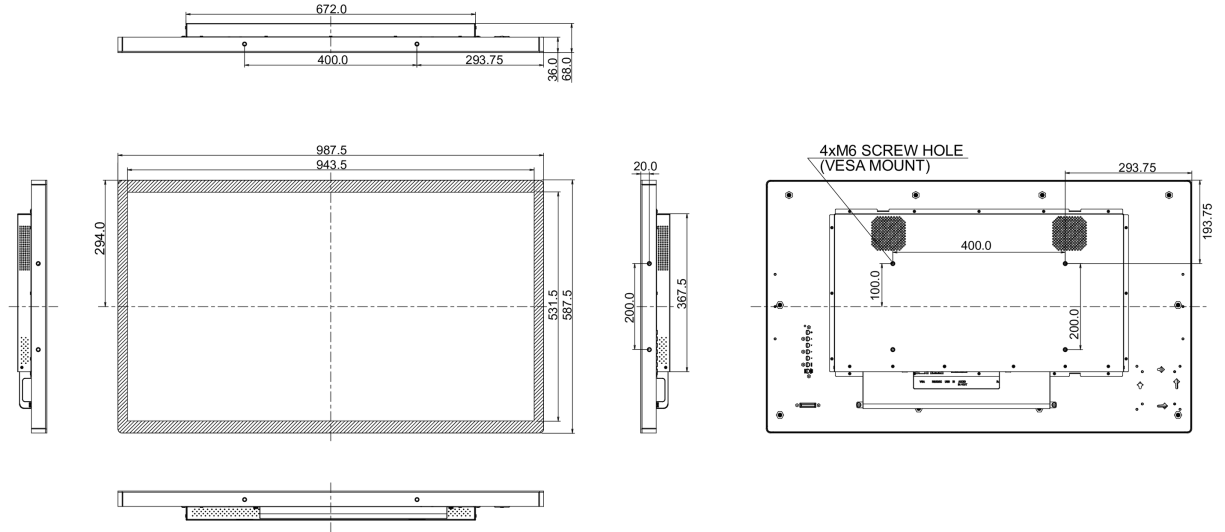

08 ÖLÇÜLER / AĞIRLIK

Ürün boyutları G x Y x D	987.5 x 587.7 x 68mm
Ağırlık (kutu hariç)	21.6kg
EAN kodu	4948570115785

All trademarks and registered trademarks acknowledged. E & O E. Specification subject to change without notice. All LCD's comply with ISO-9241-307:2008 in connection with pixel defects.