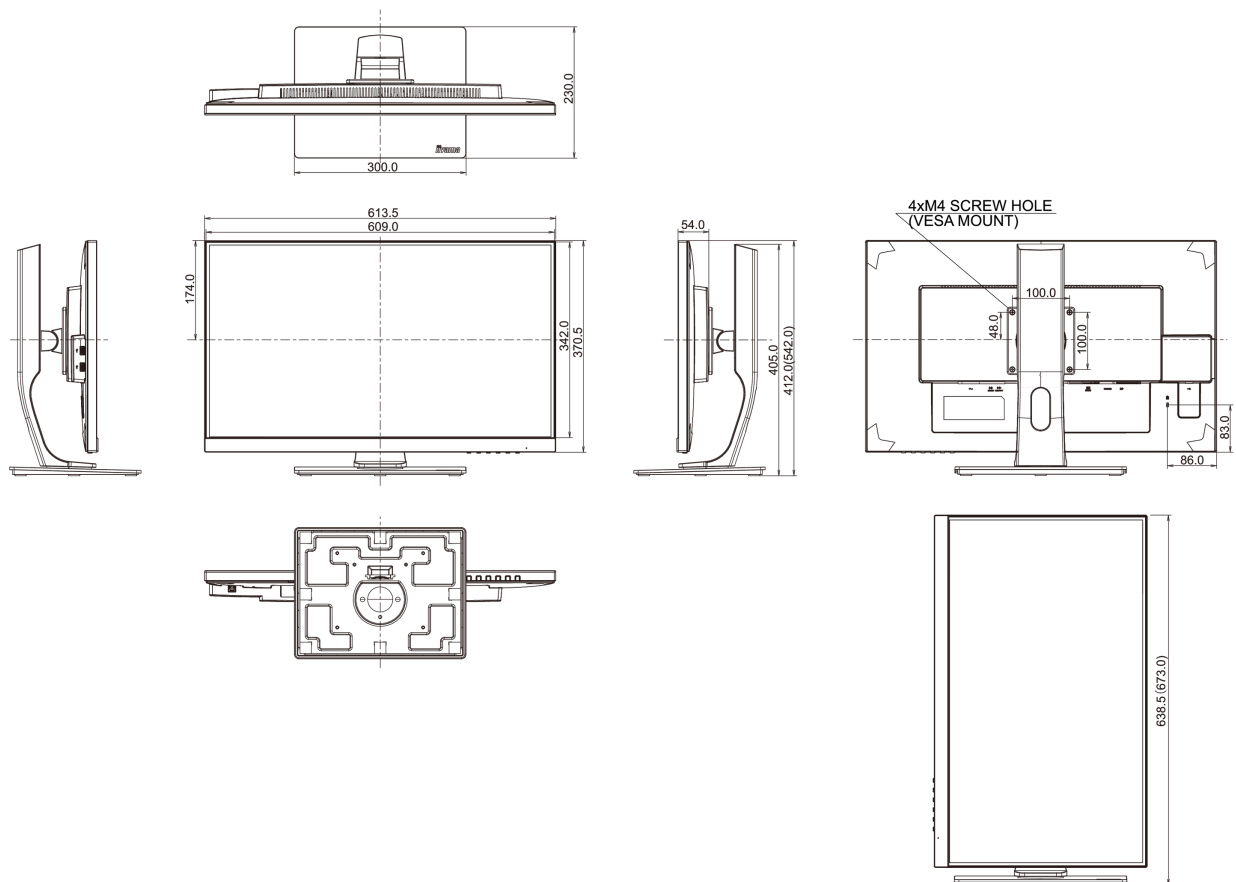

04 MECHANICAL

Display position adjustments	height, pivot (rotation), swivel, tilt
Height adjustment	130mm
Rotation (PIVOT function)	90°
Swivel stand	90°; 45° left; 45° right
Tilt angle	22° up; 5° down
VESA mounting	100 x 100mm

07 SUSTAINABILITY

Regulations CE, TÜV-GS, EAC, RoHS support, ErP, WEEE, REACH

Energy efficiency class (Regulation (EU) 2017/1369) G

REACH SVHC above 0.1%: Lead

08 DIMENSIONS / WEIGHT

Product dimensions W x H x D 613.5 x 412 (542) x 230mm

Box dimensions W x H x D 745 x 455 x 207mm

Weight (without box) 6.6kg

EAN code 4948570115396

All trademarks and registered trademarks acknowledged. E & O E. Specification subject to change without notice. All LCD's comply with ISO-9241-307:2008 in connection with pixel defects.