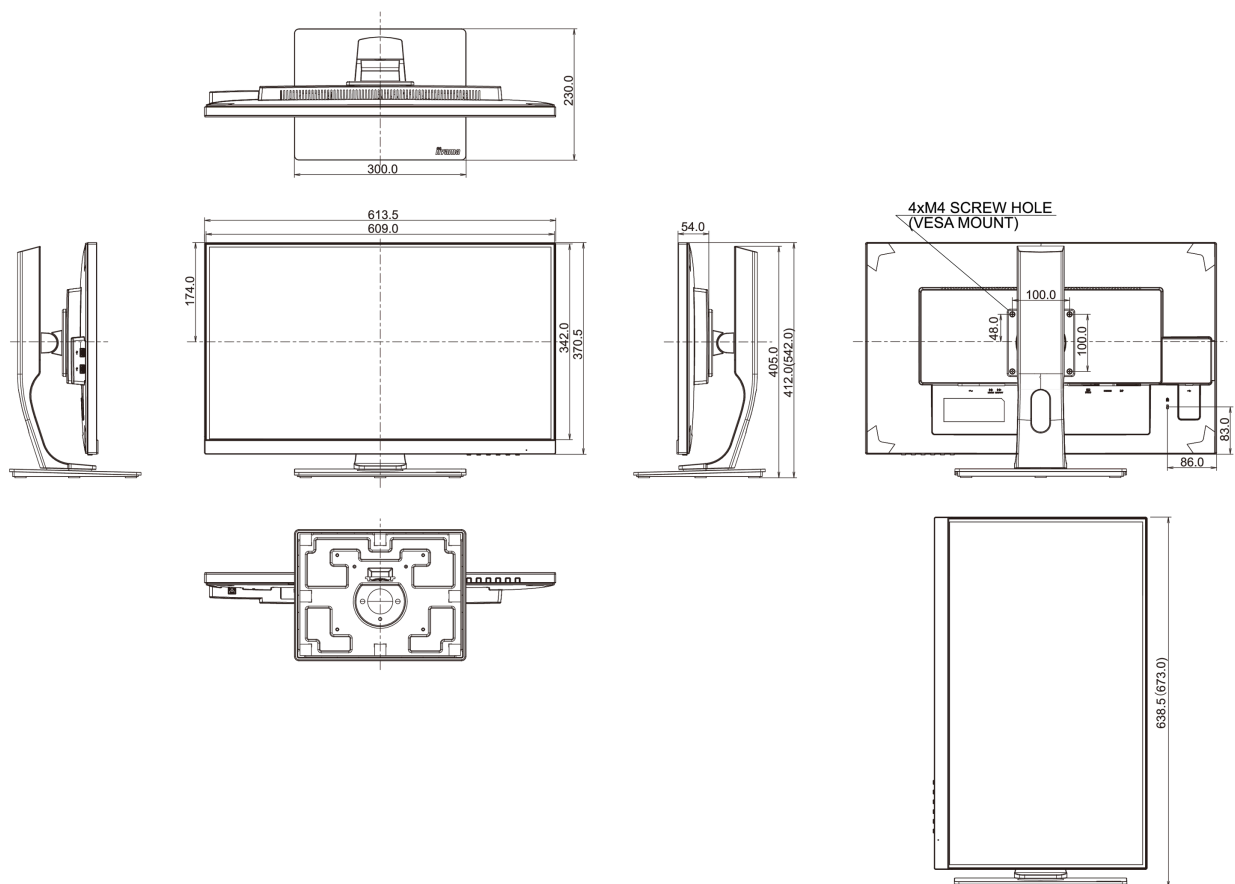

## 08 DIMENZIJE / TEŽINA

Dimenzije proizvoda Š x V x D	613.5 x 412 (542) x 230mm
Dimenzije kutije Š x V x D	745 x 455 x 207mm
Težina (bez kutije)	6.6kg
EAN kod	4948570115396

All trademarks and registered trademarks acknowledged. E & O E. Specification subject to change without notice. All LCD's comply with ISO-9241-307:2008 in connection with pixel defects.