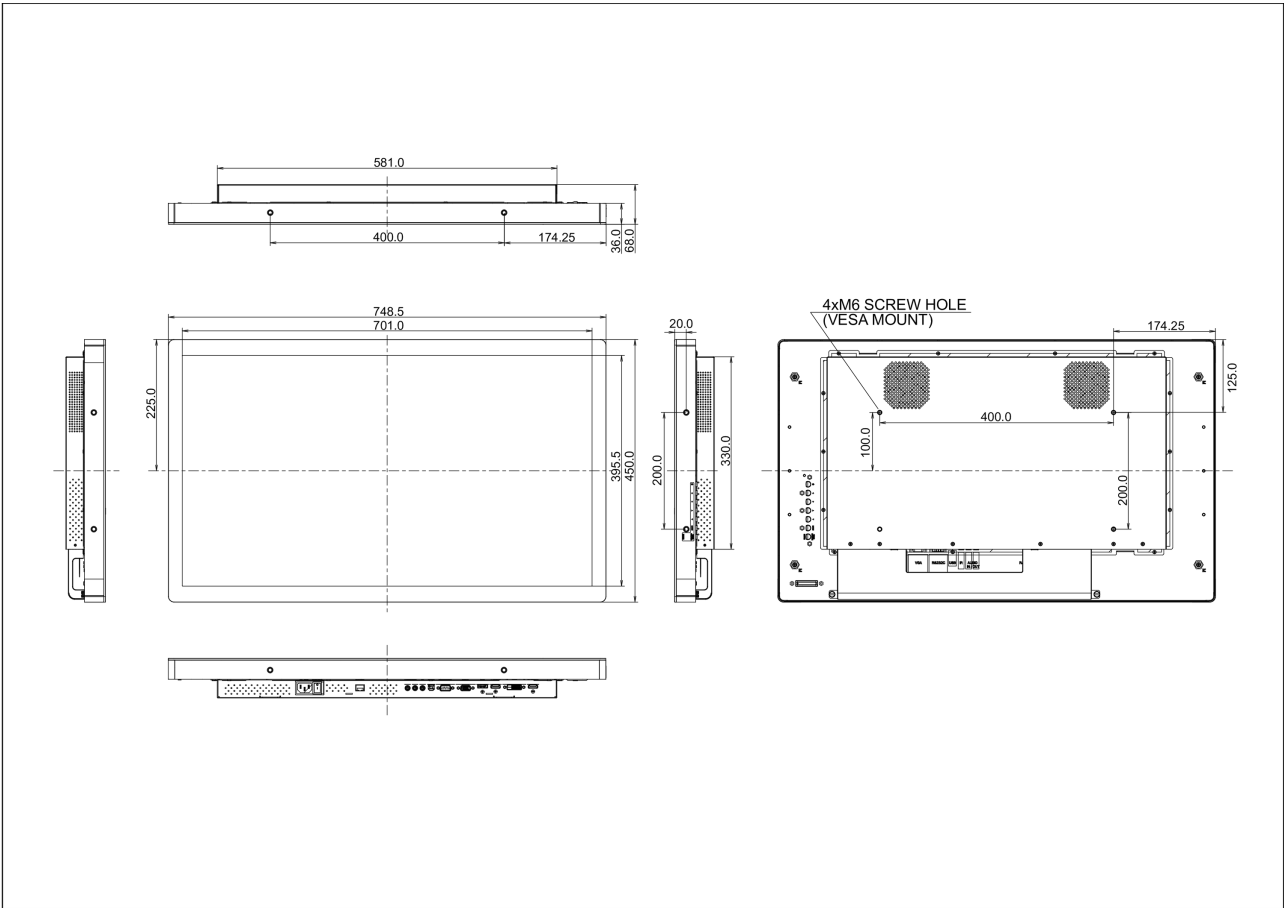

All trademarks and registered trademarks acknowledged. E & O E. Specification subject to change without notice. All LCD's comply with ISO-9241-307:2008 in connection with pixel defects.

© IYAMA CORPORATION. ALL RIGHTS RESERVED