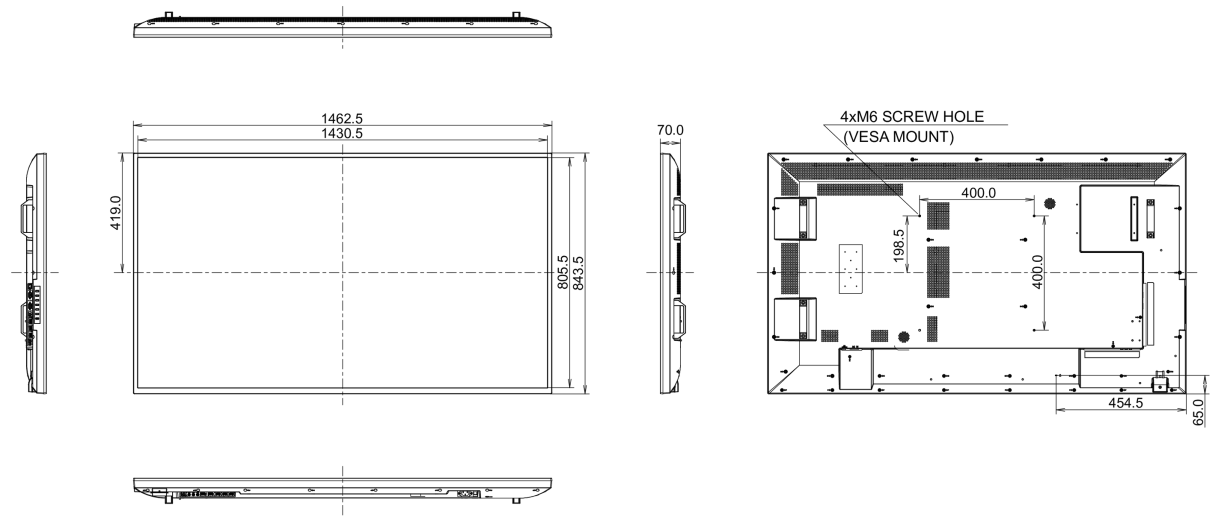

All trademarks and registered trademarks acknowledged. E & O E. Specification subject to change without notice. All LCD's comply with ISO-9241-307:2008 in connection with pixel defects.

© IYAMA CORPORATION. ALL RIGHTS RESERVED